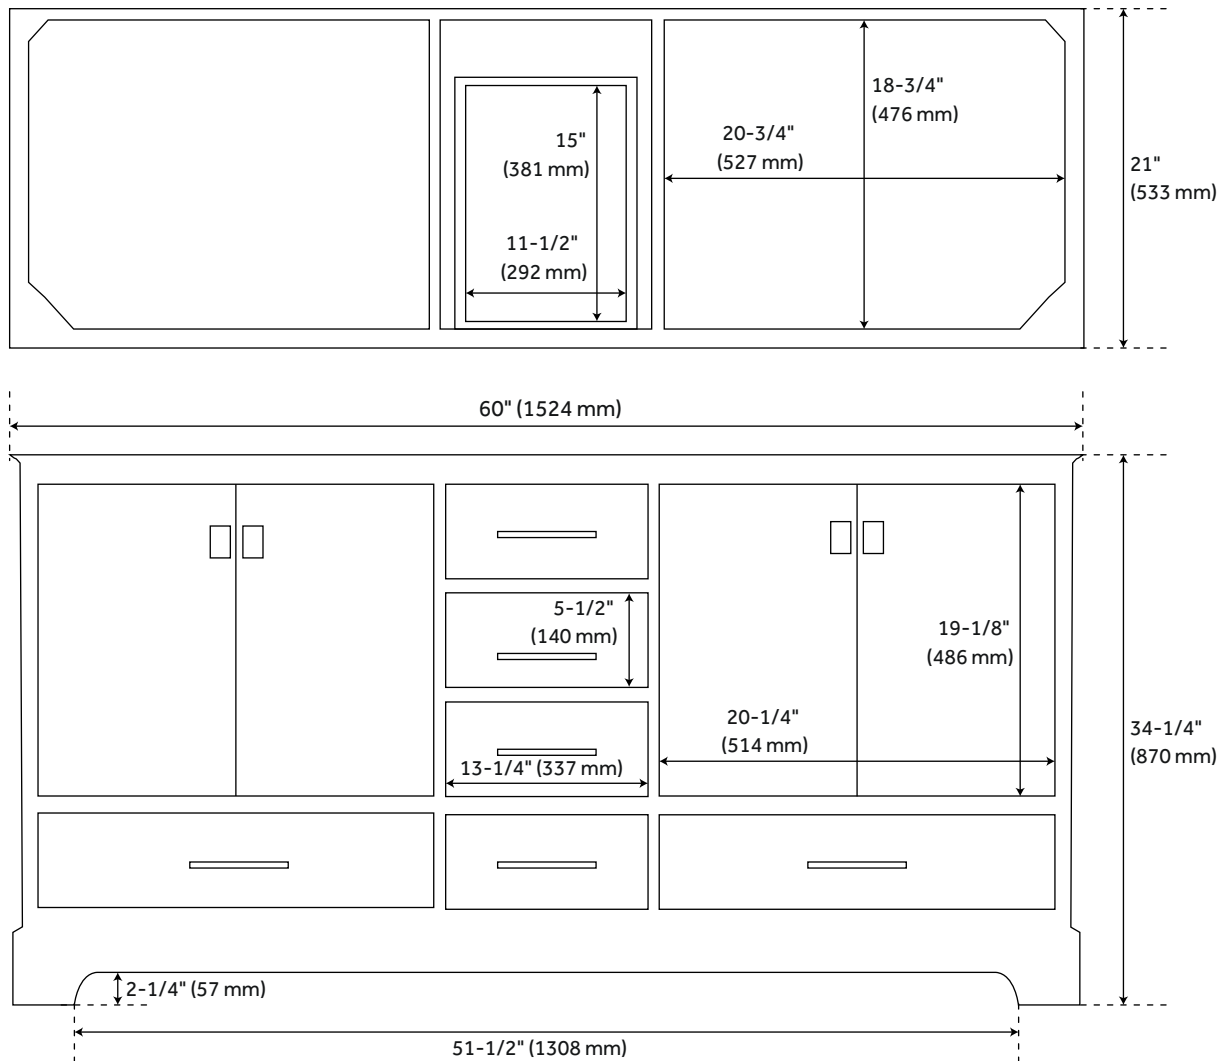

# 60" QUEN DOUBLE VANITY WITH RECTANGULAR UNDERMOUNT SINKS - SOFT WHITE

SKU: 953528-60-RUMB

## FEATURES

Installation Type: Freestanding  
Features: Matching Mirror; Soft-Close Hinges  
Product Finish: Soft White  
Material: Wood  
Number of Doors: 4  
Number of Drawers: 6  
Width: 60"  
Height: 34-1/4"  
Depth: 21"  
Assembly Required: No  
Dovetail Drawers: Yes  
Number of Basins: 2  
Sink Installation: Undermount - Rectangle  
Water Depth To Overflow: 4-1/2"  
Fits Drain Hole Size: 1-1/2"  
Faucet Included: No  
Vanity Top Thickness: 3cm  
Water Depth to Rim: 6"  
Size: 60"  
Hardware Finish: Satin Brass  
Sink Included: Optional  
Basin Overflow: Yes  
Vanity Top Included: Optional  
Vanity Top Depth: 22"  
Vanity Top Width: 61"  
Mirror Included: No

# 60" QUEN VANITY - SOFT WHITE

SKU: 480548

All dimensions and specifications are nominal and may vary. Use actual products for accuracy in critical situations.