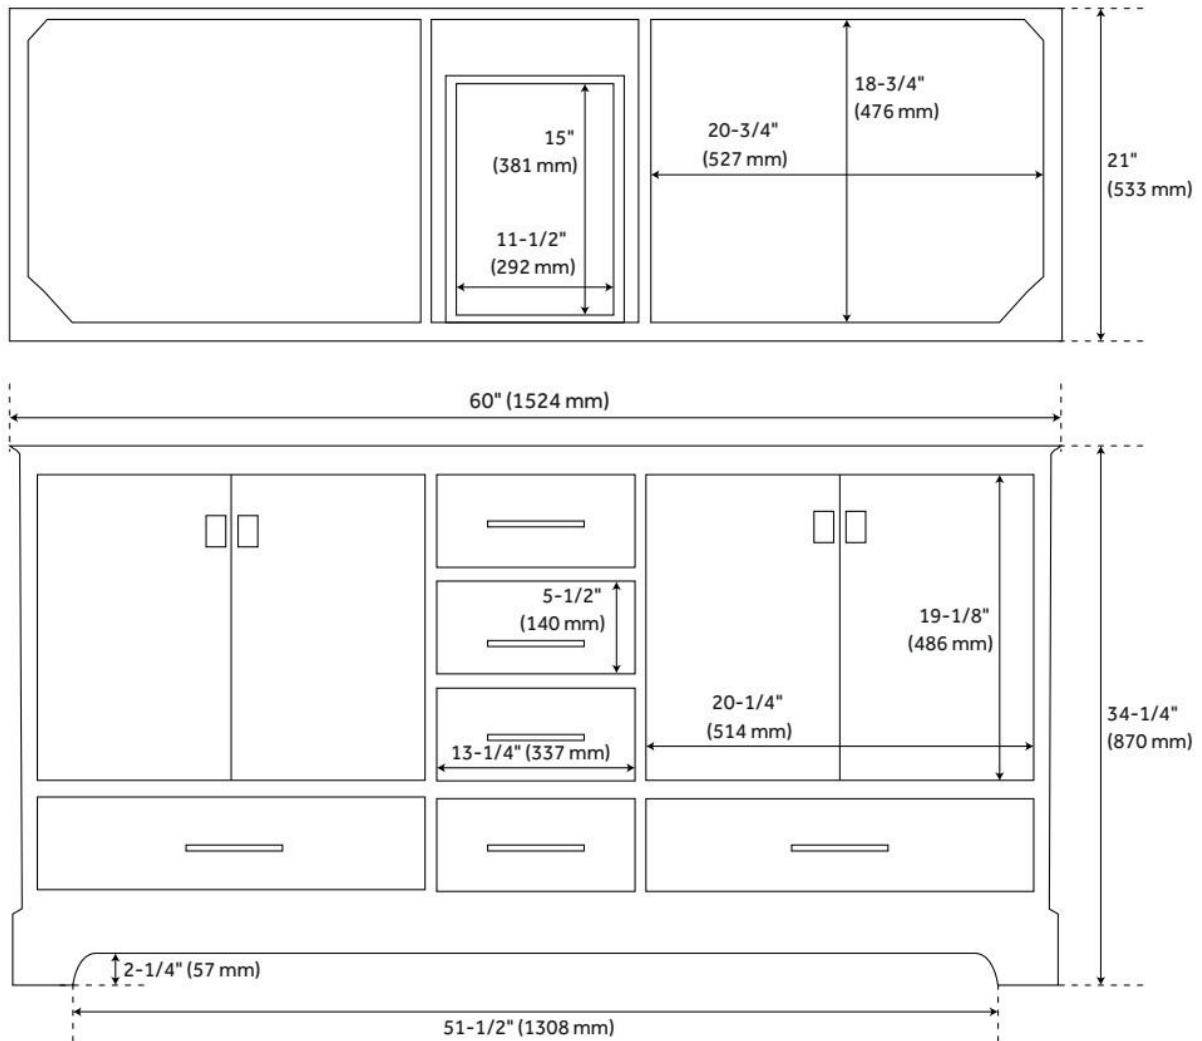

60" QUEN VANITY - SOFT WHITE - VANITY CABINET ONLY

SKU: 480548
Code: SH480548

REVISED 8/8/2024