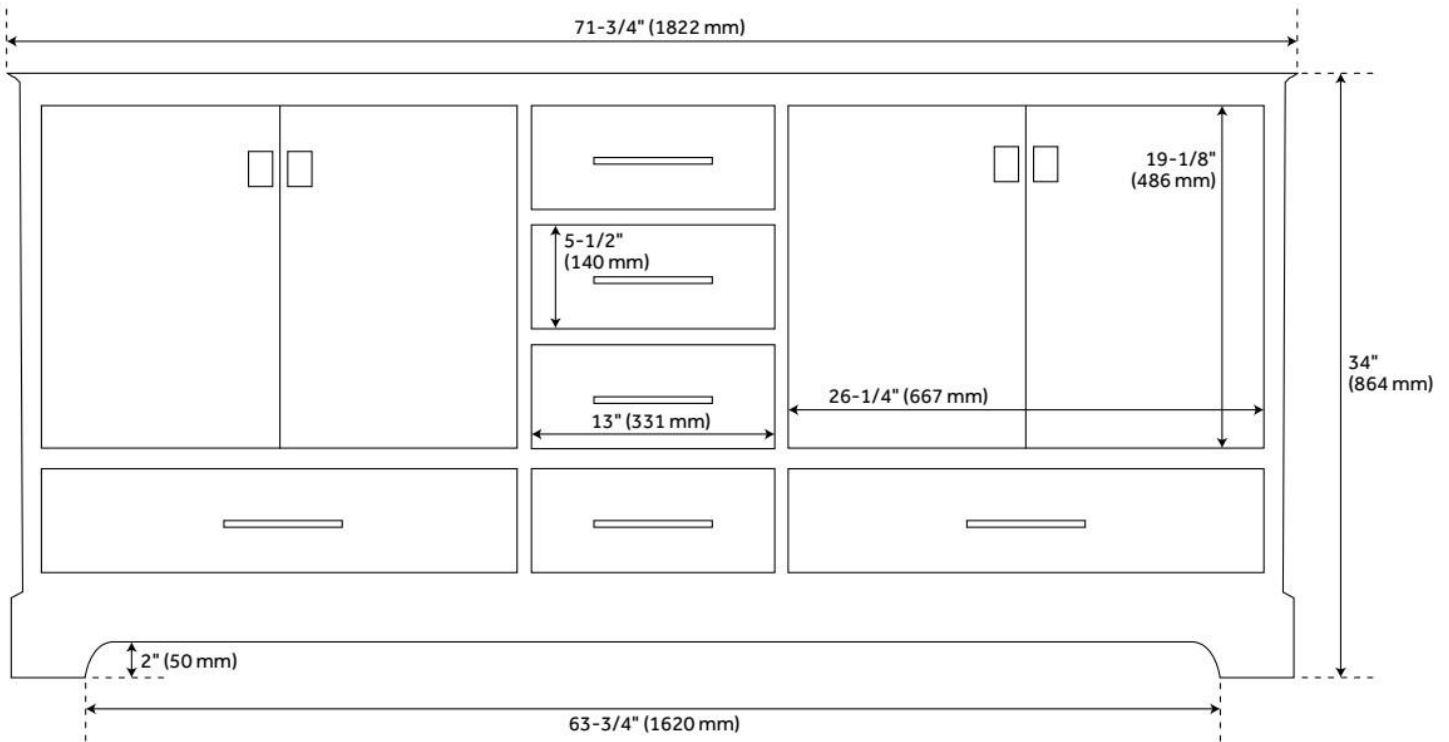

72" QUEN VANITY - GRAY - VANITY CABINET ONLY

SKU: 480549
Code: SH480549

FEATURES

Material: Wood
Product Finish: Gray
Number of Doors: 4
Number of Drawers: 6
Soft-Close Hinges: Yes
Soft-Close Slides: Yes
Dovetail Drawers: Yes
Hardware Finish: Brushed Nickel
Built-In Adjusters: Yes

ADDITIONAL FEATURES

- See Installation Instructions for directions to attach the vanity top and sink.
- All dimensions are ($\pm 1/2"$).

REVISED 6/3/2024

72" QUEN VANITY - GRAY - VANITY CABINET ONLY

SKU: 480549
Code: SH480549