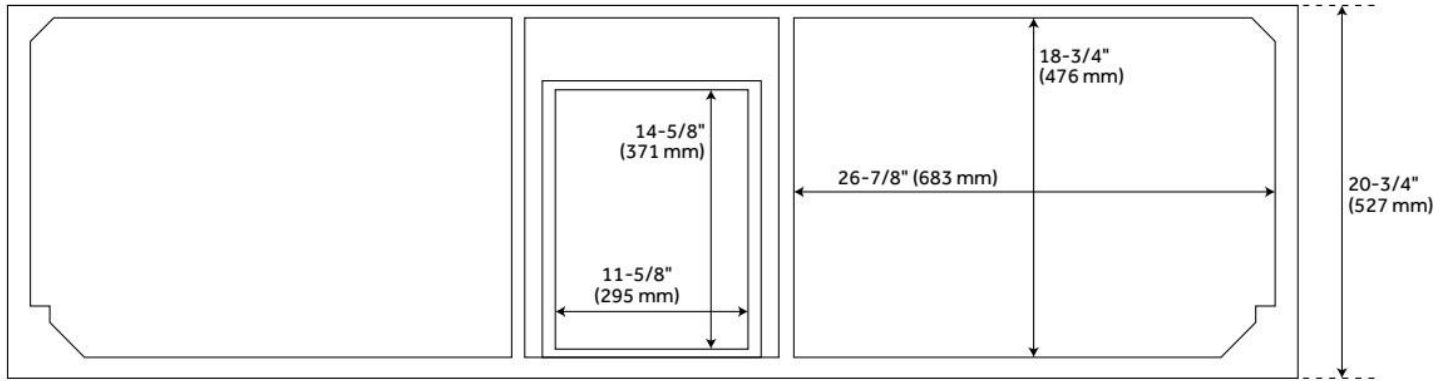

72" QUEN VANITY - GRAY - VANITY CABINET ONLY

SKU: 480549
Code: SH480549

FEATURES

Material: Wood
Product Finish: Gray
Number of Doors: 4
Number of Drawers: 6
Soft-Close Hinges: Yes
Soft-Close Slides: Yes
Dovetail Drawers: Yes
Hardware Finish: Brushed Nickel
Built-In Adjusters: Yes

ADDITIONAL FEATURES

- See Installation Instructions for directions to attach the vanity top and sink.
- All dimensions are ($\pm 1/2"$).

REVISED 6/3/2024

72" QUEN VANITY - GRAY - VANITY CABINET ONLY

SKU: 480549
Code: SH480549