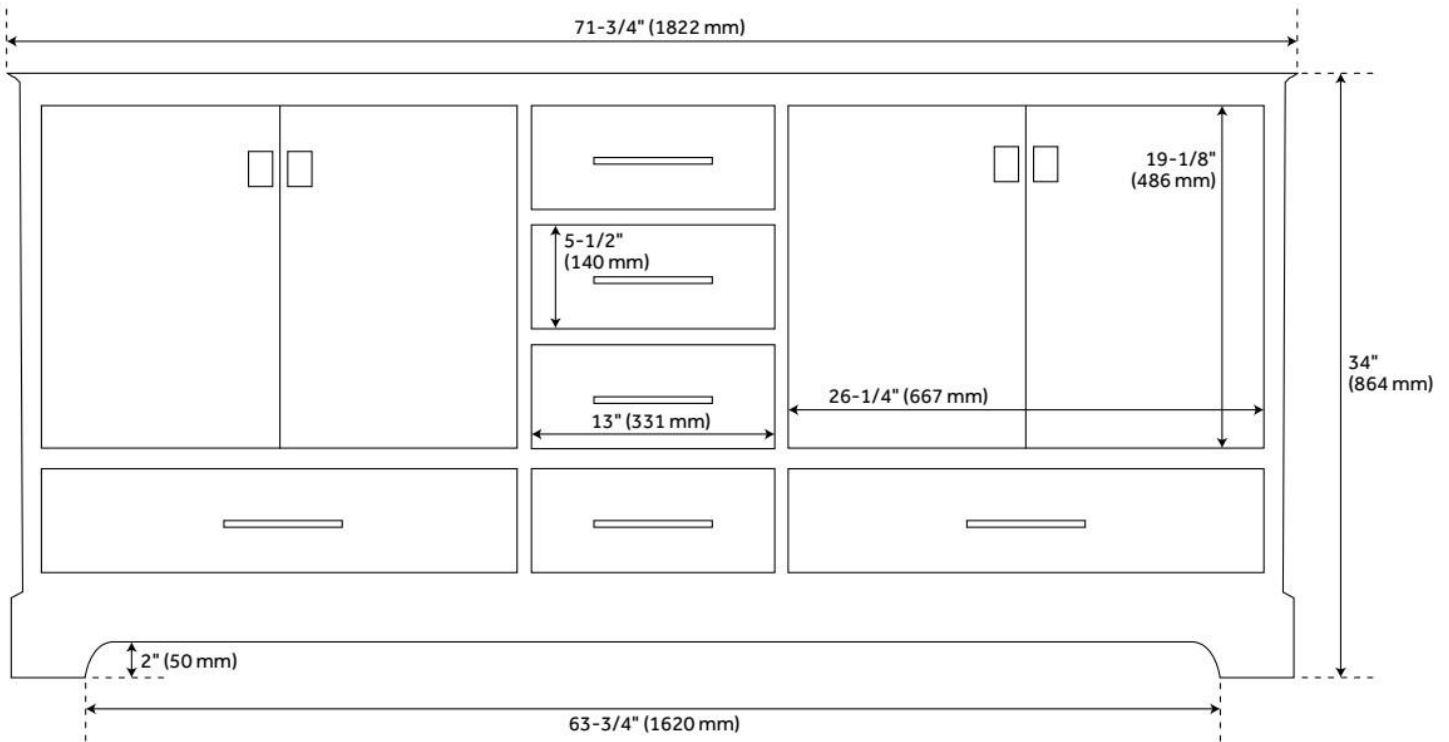

72" QUEN VANITY - GRAY - VANITY CABINET ONLY

SKU: 480549
Code: SH480549

FEATURES

Material: Wood
Product Finish: Gray
Number of Doors: 4
Number of Drawers: 6
Soft-Close Hinges: Yes
Soft-Close Slides: Yes
Dovetail Drawers: Yes
Hardware Finish: Brushed Nickel
Built-In Adjusters: Yes

ADDITIONAL FEATURES

- See Installation Instructions for directions to attach the vanity top and sink.
- All dimensions are ($\pm 1/2"$).

REVISED 8/6/2024

72" QUEN VANITY - GRAY - VANITY CABINET ONLY

SKU: 480549
Code: SH480549