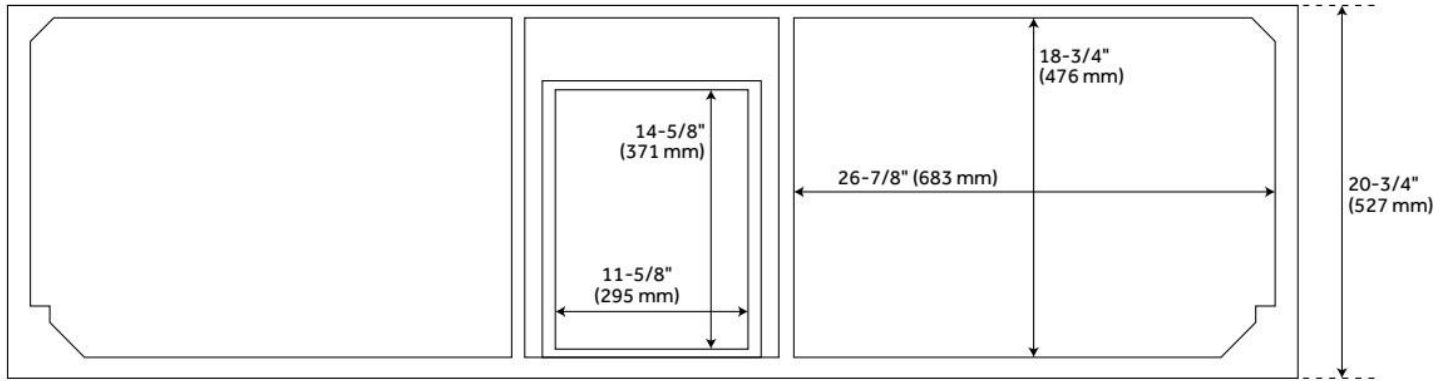

72" QUEN VANITY - GRAY - VANITY CABINET ONLY

SKU: 480549
Code: SH480549

FEATURES

Material: Wood
Product Finish: Gray
Number of Doors: 4
Number of Drawers: 6
Soft-Close Hinges: Yes
Soft-Close Slides: Yes
Dovetail Drawers: Yes
Hardware Finish: Brushed Nickel
Built-In Adjusters: Yes

ADDITIONAL FEATURES

- See Installation Instructions for directions to attach the vanity top and sink.
- All dimensions are ($\pm 1/2"$).

REVISED 8/6/2024

72" QUEN VANITY - GRAY - VANITY CABINET ONLY

SKU: 480549
Code: SH480549