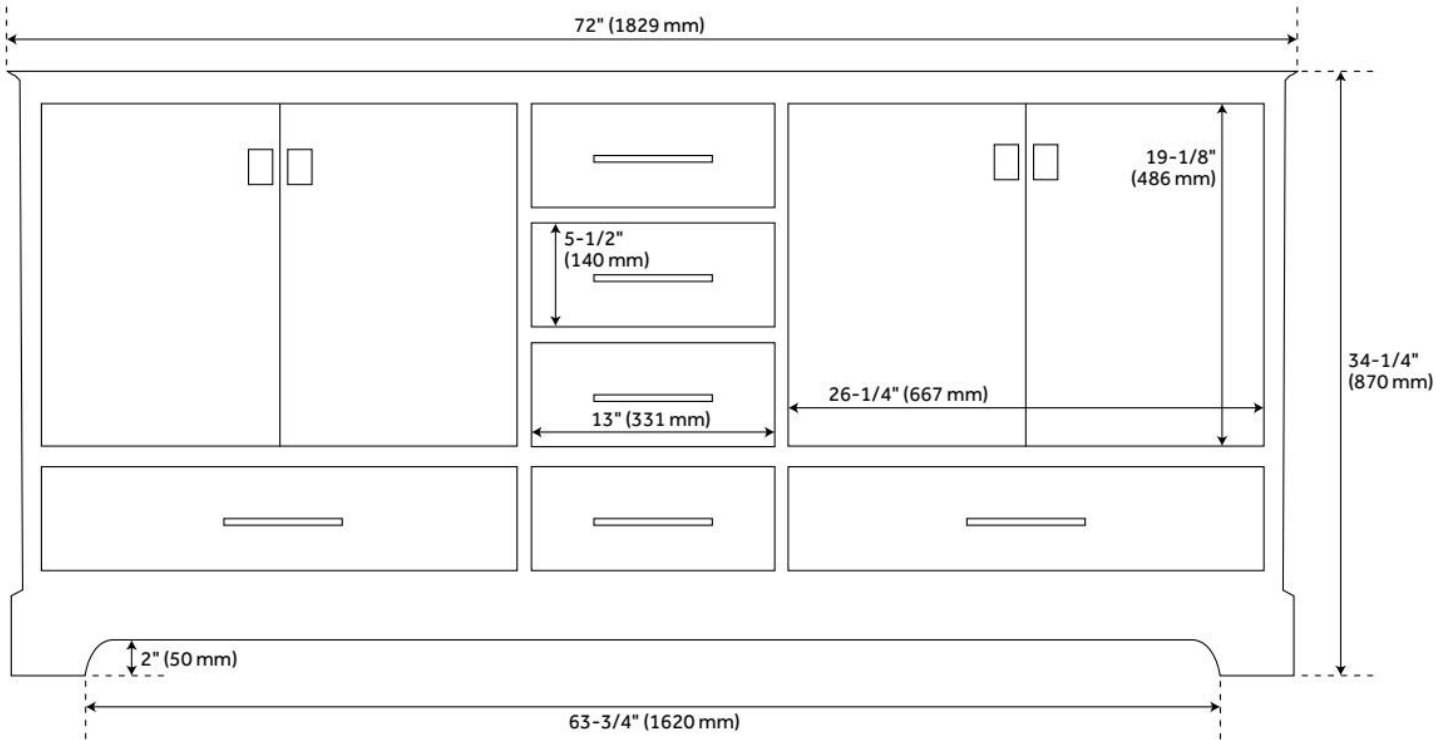

72" QUEN VANITY - SOFT WHITE - VANITY CABINET ONLY

SKU: 480550
Code: SH480550

FEATURES

Material: Wood
Product Finish: Soft White
Number of Doors: 4
Number of Drawers: 6
Soft-Close Hinges: Yes
Soft-Close Slides: Yes
Dovetail Drawers: Yes
Hardware Finish: Satin Brass
Built-In Adjusters: Yes

ADDITIONAL FEATURES

- See Installation Instructions for directions to attach the vanity top and sink.
- All dimensions are ($\pm 1/2$ ").

REVISED 8/6/2024

72" QUEN VANITY - SOFT WHITE - VANITY CABINET ONLY

SKU: 480550
Code: SH480550

REVISED 8/6/2024