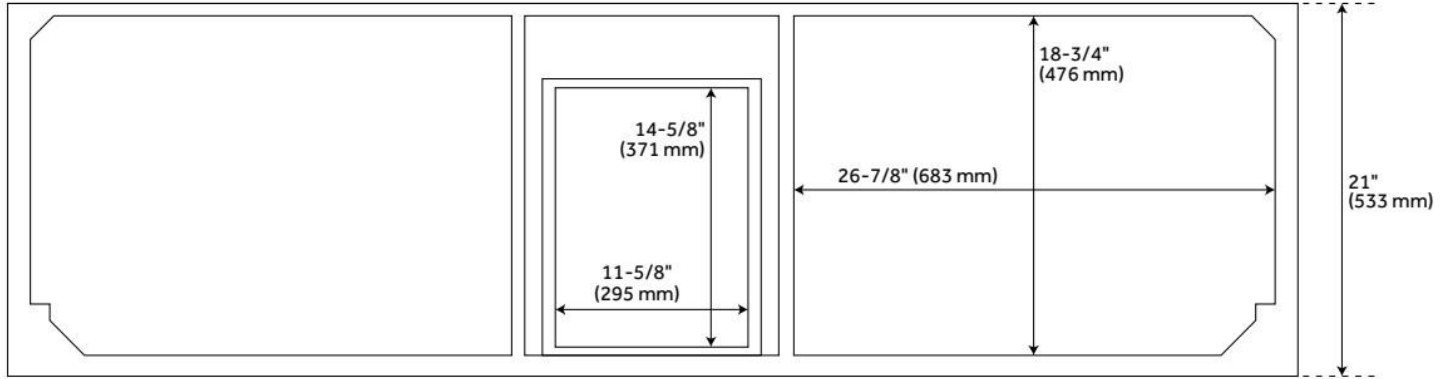

72" QUEN VANITY - SOFT WHITE - VANITY CABINET ONLY

SKU: 480550
Code: SH480550

REVISED 8/6/2024