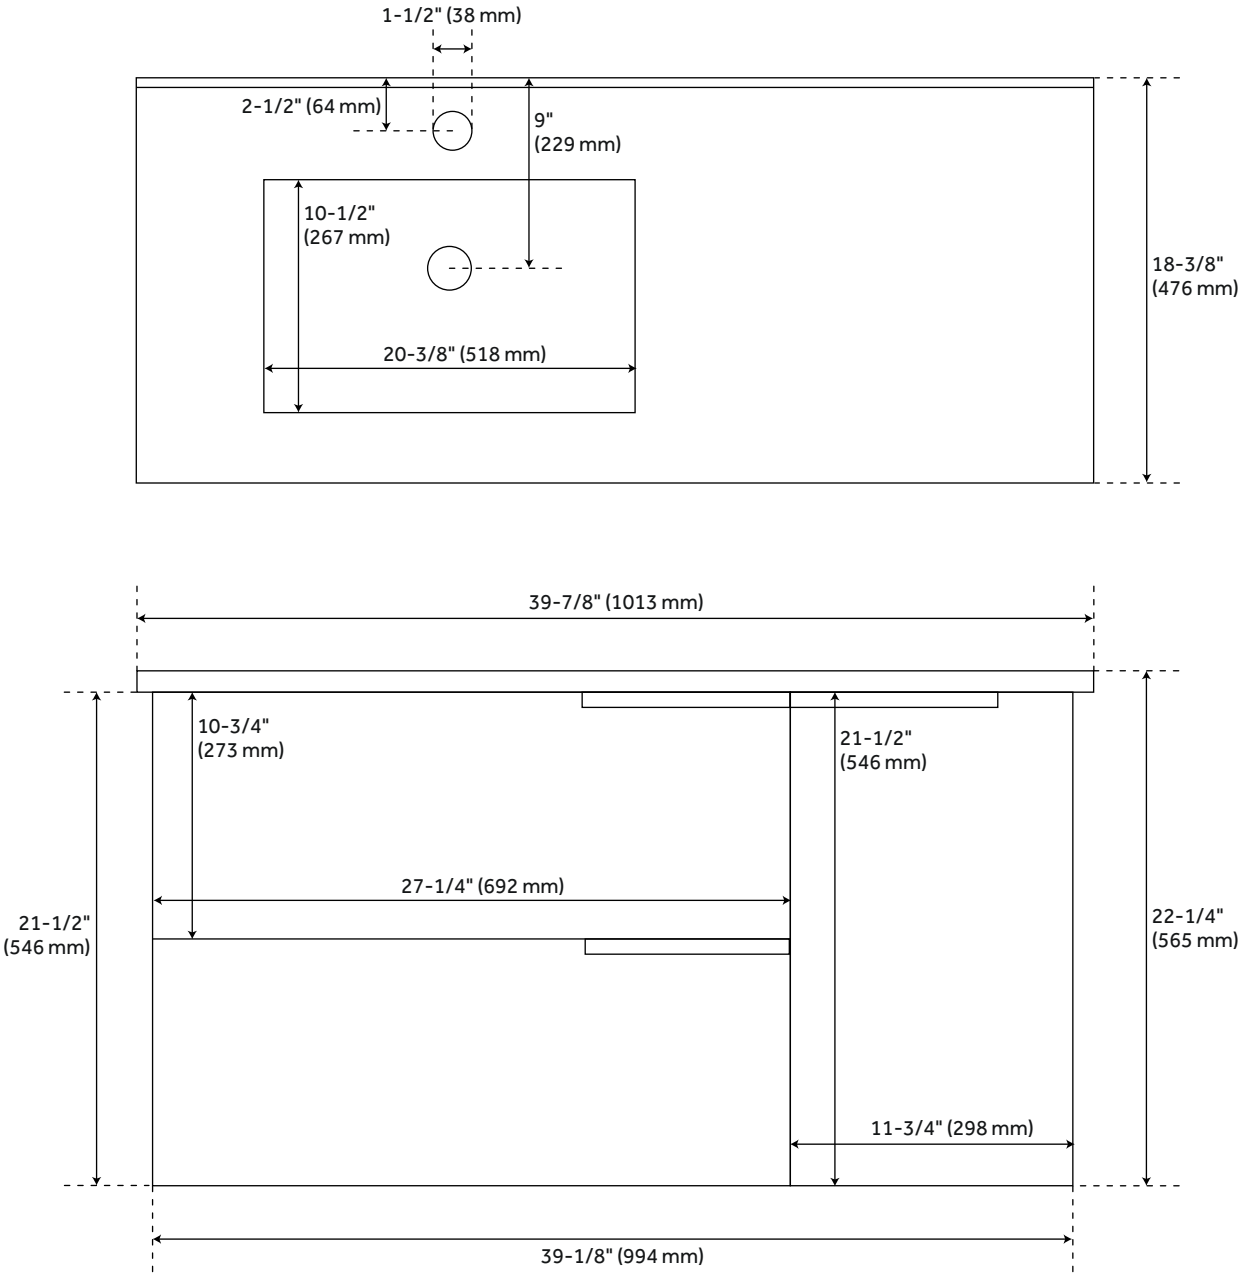

40" VARINA WALL-MOUNT VANITY AND LEFT OFFSET SINK - DESERT OAK

SKU: 480818
Code: SH480818

FEATURES

Installation Type: Wall Mount
Features: Offset Sink; Sink Included; Soft-Close Hinges
Product Finish: Desert Oak
Material: Engineered Wood
Number of Doors: 1
Number of Drawers: 2
Width: 40"
Height: 22-1/4"
Depth: 18-1/2"
Assembly Required: Yes
Number of Basins: 1
Sink Installation: Integral
Vanity Top Options: White
Faucet Centers: Single-Hole
Basin Length: 20-1/8"
Basin Width: 10-1/2"
Water Depth To Overflow: 3-1/8"
Fits Drain Hole Size: 1-1/2"
Faucet Included: No
Vanity Top Material: Ceramic
Sink Material: Ceramic
Vanity Top Thickness: 3/4"
Water Depth to Rim: 4-5/8"
Size: 40 in
Hardware Finish: Polished Chrome
Sink Included: Yes
Sink Color: White
Basin Overflow: Yes
Vanity Top Included: Yes
Vanity Top Depth: 18-1/2"
Vanity Top Width: 40"
Backsplash: No
Mirror Included: No

REVISED 4/5/2023

40" VARINA WALL-MOUNT VANITY AND LEFT OFFSET SINK - DESERT OAK

SKU: 480818
Code: SH480818

ADDITIONAL FEATURES

- All dimensions are ($\pm 1/2$ ").
- Engineered wood cabinet with melamine overlay.
- [Wood finish samples available.](#)

REVISED 4/5/2023

40" VARINA WALL-MOUNT VANITY AND LEFT OFFSET SINK - DESERT OAK

SKU: 480818

All dimensions and specifications are nominal and may vary. Use actual products for accuracy in critical situations.