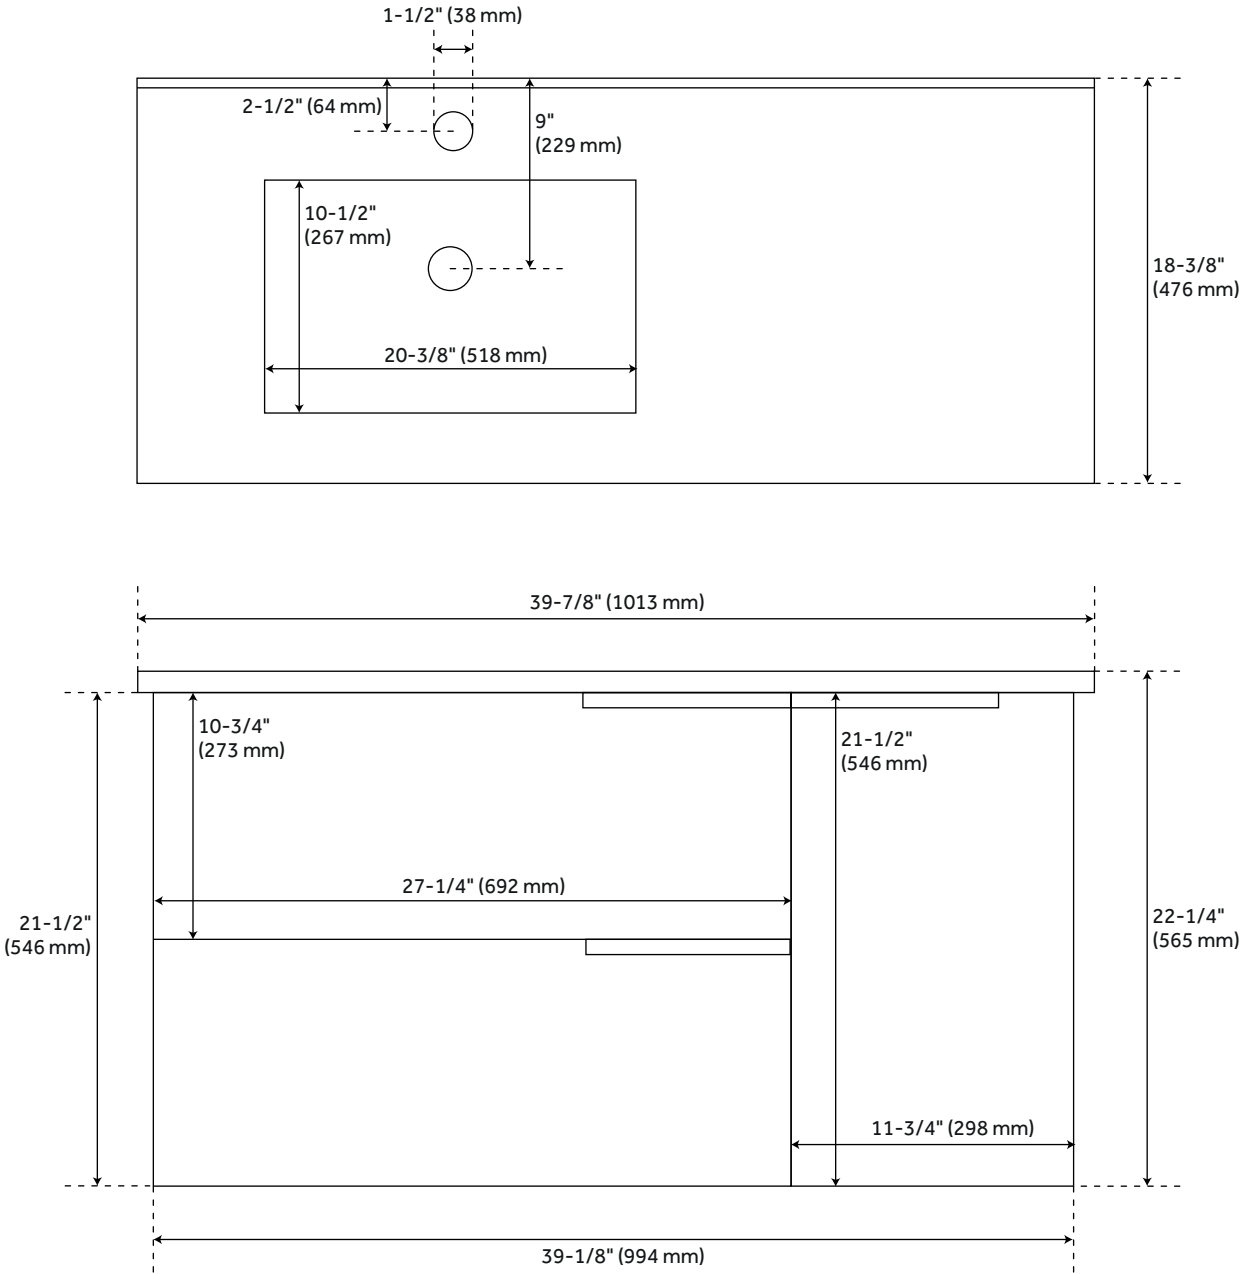

40" VARINA WALL-MOUNT VANITY AND LEFT OFFSET SINK - GLOSSY WHITE

SKU: 480821
Code: SH480821

FEATURES

Installation Type: Wall Mount
Features: Offset Sink; Sink Included; Soft-Close Hinges
Product Finish: Glossy White
Material: Engineered Wood
Number of Doors: 1
Number of Drawers: 2
Width: 40"
Height: 22-1/4"
Depth: 18-1/2"
Assembly Required: Yes
Number of Basins: 1
Sink Installation: Integral
Vanity Top Options: White
Faucet Centers: Single-Hole
Basin Length: 20-1/8"
Basin Width: 10-1/2"
Water Depth To Overflow: 3-1/8"
Fits Drain Hole Size: 1-1/2"
Faucet Included: No
Vanity Top Material: Ceramic
Sink Material: Ceramic
Vanity Top Thickness: 3/4"
Water Depth to Rim: 4-5/8"
Size: 40 in
Hardware Finish: Matte Black
Sink Included: Yes
Sink Color: White
Basin Overflow: Yes
Vanity Top Included: Yes
Vanity Top Depth: 18-1/2"
Vanity Top Width: 40"
Backsplash: No
Mirror Included: No

REVISED 4/5/2023

40" VARINA WALL-MOUNT VANITY AND LEFT OFFSET SINK - GLOSSY WHITE

SKU: 480821
Code: SH480821

ADDITIONAL FEATURES

- All dimensions are ($\pm 1/2$ ").
- Engineered wood cabinet with melamine overlay.
- [Wood finish samples available.](#)

REVISED 4/5/2023

40" VARINA WALL-MOUNT VANITY AND SINK - GLOSSY WHITE

SKU: 480821

All dimensions and specifications are nominal and may vary. Use actual products for accuracy in critical situations.