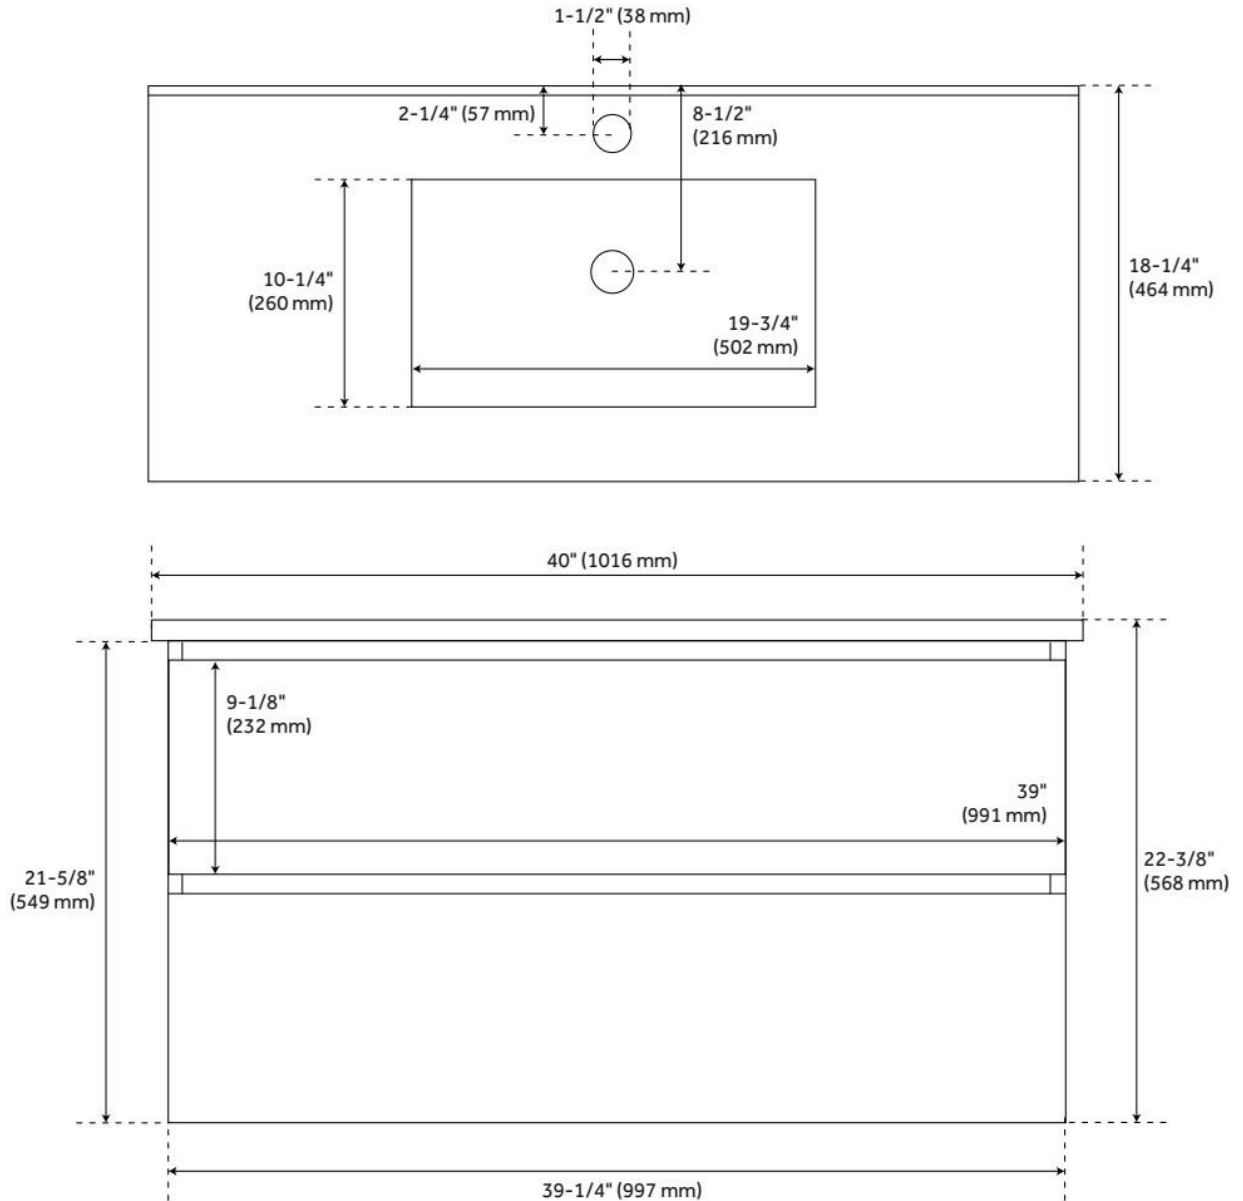

40" KIAH WALL-MOUNT VANITY AND SINK - HICKORY BROWN

SKU: 480832
Code: SH480832

FEATURES

Material: Wood
Product Finish: Hickory Brown
Number of Drawers: 2
Soft-Close Hinges: Yes
Soft-Close Slides: Yes
Built-In Adjusters: No

ADDITIONAL FEATURES

- All dimensions are ($\pm 1/2''$).
- [Wood finish samples available.](#)

REVISED 8/1/2024

40" KIAH WALL-MOUNT VANITY AND SINK - HICKORY BROWN

SKU: 480832
Code: SH480832

REVISED 8/1/2024