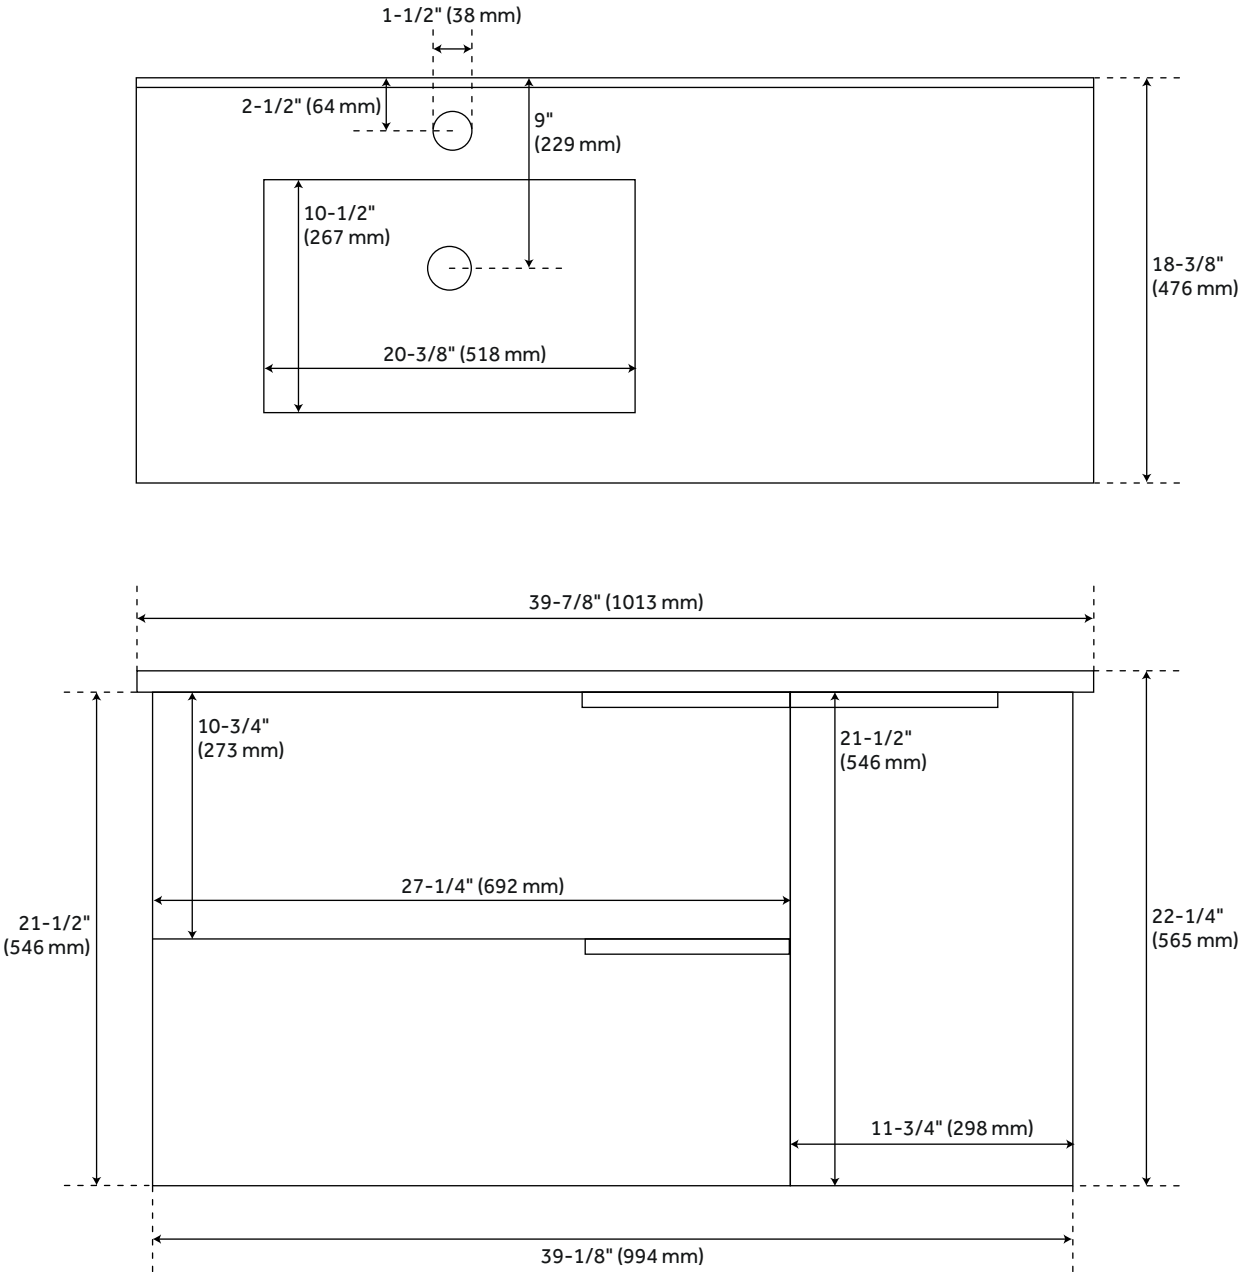

40" VARINA WALL-MOUNT VANITY AND LEFT OFFSET SINK - EBONY

SKU: 480824
Code: SH480824

FEATURES

Installation Type: Wall Mount
Features: Offset Sink; Sink Included; Soft-Close Hinges
Product Finish: Ebony
Material: Engineered Wood
Number of Doors: 1
Number of Drawers: 2
Width: 40"
Height: 22-1/4"
Depth: 18-1/2"
Assembly Required: Yes
Number of Basins: 1
Sink Installation: Integral
Vanity Top Options: White
Faucet Centers: Single-Hole
Basin Length: 20-1/8"
Basin Width: 10-1/2"
Water Depth To Overflow: 3-1/8"
Fits Drain Hole Size: 1-1/2"
Faucet Included: No
Vanity Top Material: Ceramic
Sink Material: Ceramic
Vanity Top Thickness: 3/4"
Water Depth to Rim: 4-5/8"
Size: 40 in
Hardware Finish: Matte Black
Sink Included: Yes
Sink Color: White
Basin Overflow: Yes
Vanity Top Included: Yes
Vanity Top Depth: 18-1/2"
Vanity Top Width: 40"
Backsplash: No
Mirror Included: No

REVISED 4/5/2023

40" VARINA WALL-MOUNT VANITY AND LEFT OFFSET SINK - EBONY

SKU: 480824
Code: SH480824

ADDITIONAL FEATURES

- All dimensions are ($\pm 1/2$ ").
- Engineered wood cabinet with melamine overlay.
- [Wood finish samples available.](#)

REVISED 4/5/2023

40" VARINA WALL-MOUNT VANITY AND SINK - EBONY

SKU: 480824

All dimensions and specifications are nominal and may vary. Use actual products for accuracy in critical situations.