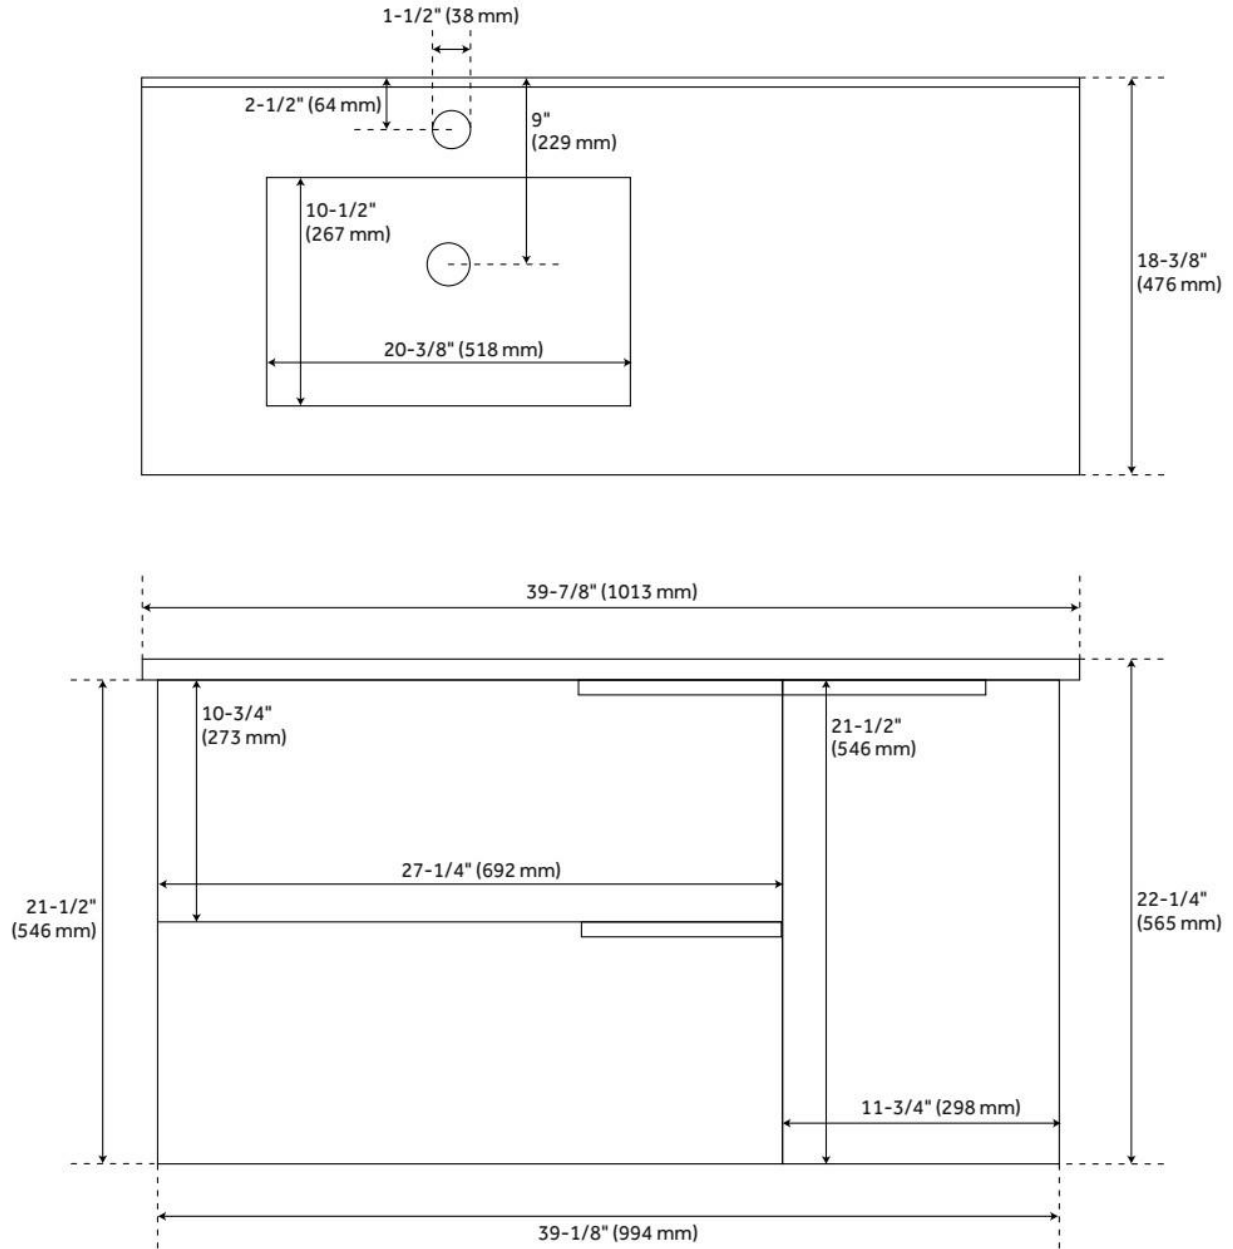

40" VARINA WALL-MOUNT VANITY AND LEFT OFFSET SINK - EBONY

SKU: 480824
Code: SH480824

FEATURES

Material: Engineered Wood
Product Finish: Ebony
Number of Doors: 1
Number of Drawers: 2
Soft-Close Hinges: Yes
Soft-Close Slides: Yes
Hardware Finish: Matte Black
Built-In Adjusters: No

ADDITIONAL FEATURES

- All dimensions are ($\pm 1/2''$).
- Engineered wood cabinet with melamine overlay.
- [Wood finish samples available.](#)

REVISED 8/8/2024

40" VARINA WALL-MOUNT VANITY AND LEFT OFFSET SINK - EBONY

SKU: 480824
Code: SH480824

REVISED 8/8/2024