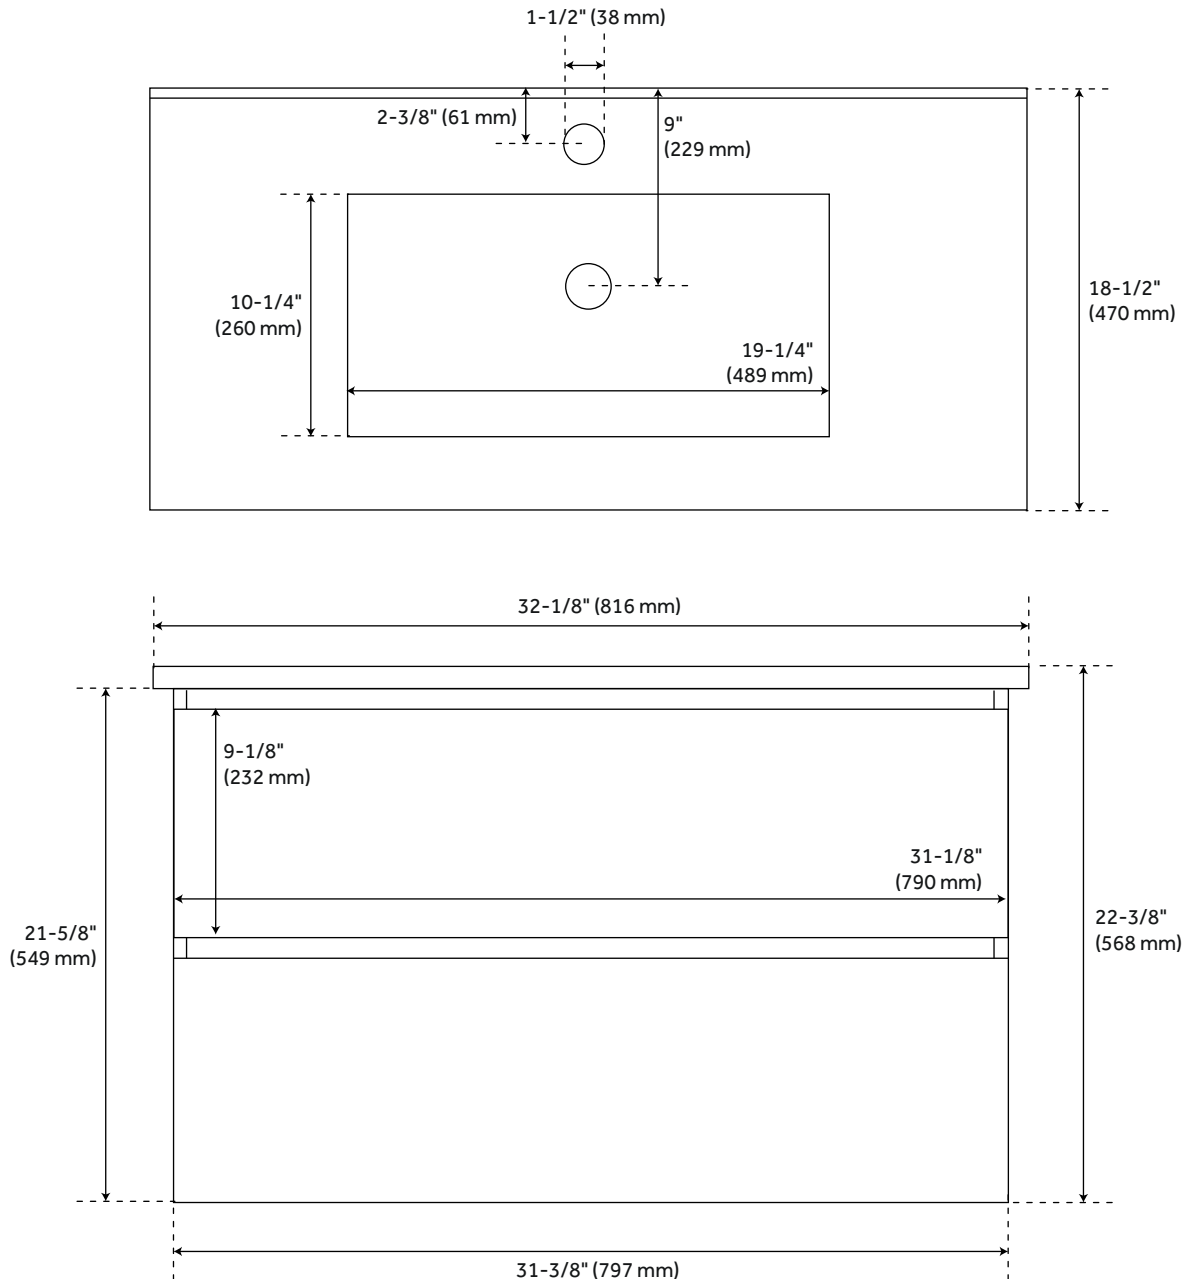

## FEATURES

Installation Type: Wall Mount  
Features: Sink Included;Soft-Close Hinges  
Product Finish: Light Oak  
Material: Wood  
Number of Drawers: 2  
Width: 32-1/8"  
Height: 22-3/8"  
Depth: 18-1/2"  
Assembly Required: Yes  
Number of Basins: 1  
Sink Installation: Integral  
Vanity Top Options: White  
Faucet Centers: Single-Hole  
Basin Length: 19-1/4"  
Basin Width: 10-1/4"  
Water Depth To Overflow: 2-3/4"  
Fits Drain Hole Size: 1-1/2"  
Faucet Included: No  
Vanity Top Material: Ceramic  
Sink Material: Ceramic  
Vanity Top Thickness: 3/4"  
Water Depth to Rim: 4-1/2"  
Size: 32 in  
Sink Included: Yes  
Sink Color: White  
Basin Overflow: Yes  
Vanity Top Included: Yes  
Vanity Top Depth: 18-1/2"  
Vanity Top Width: 32-1/8"  
Backsplash: No  
Mirror Included: No

# 32" KIAH WALL-MOUNT VANITY AND SINK - LIGHT OAK

SKU: 480825  
Code: SH480825

## ADDITIONAL FEATURES

- All dimensions are ( $\pm 1/2$ ").
- [Wood finish samples available.](#)

REVISED 4/5/2023

# 32" KIAH WALL-MOUNT VANITY AND SINK - LIGHT OAK

SKU: 480825

All dimensions and specifications are nominal and may vary. Use actual products for accuracy in critical situations.