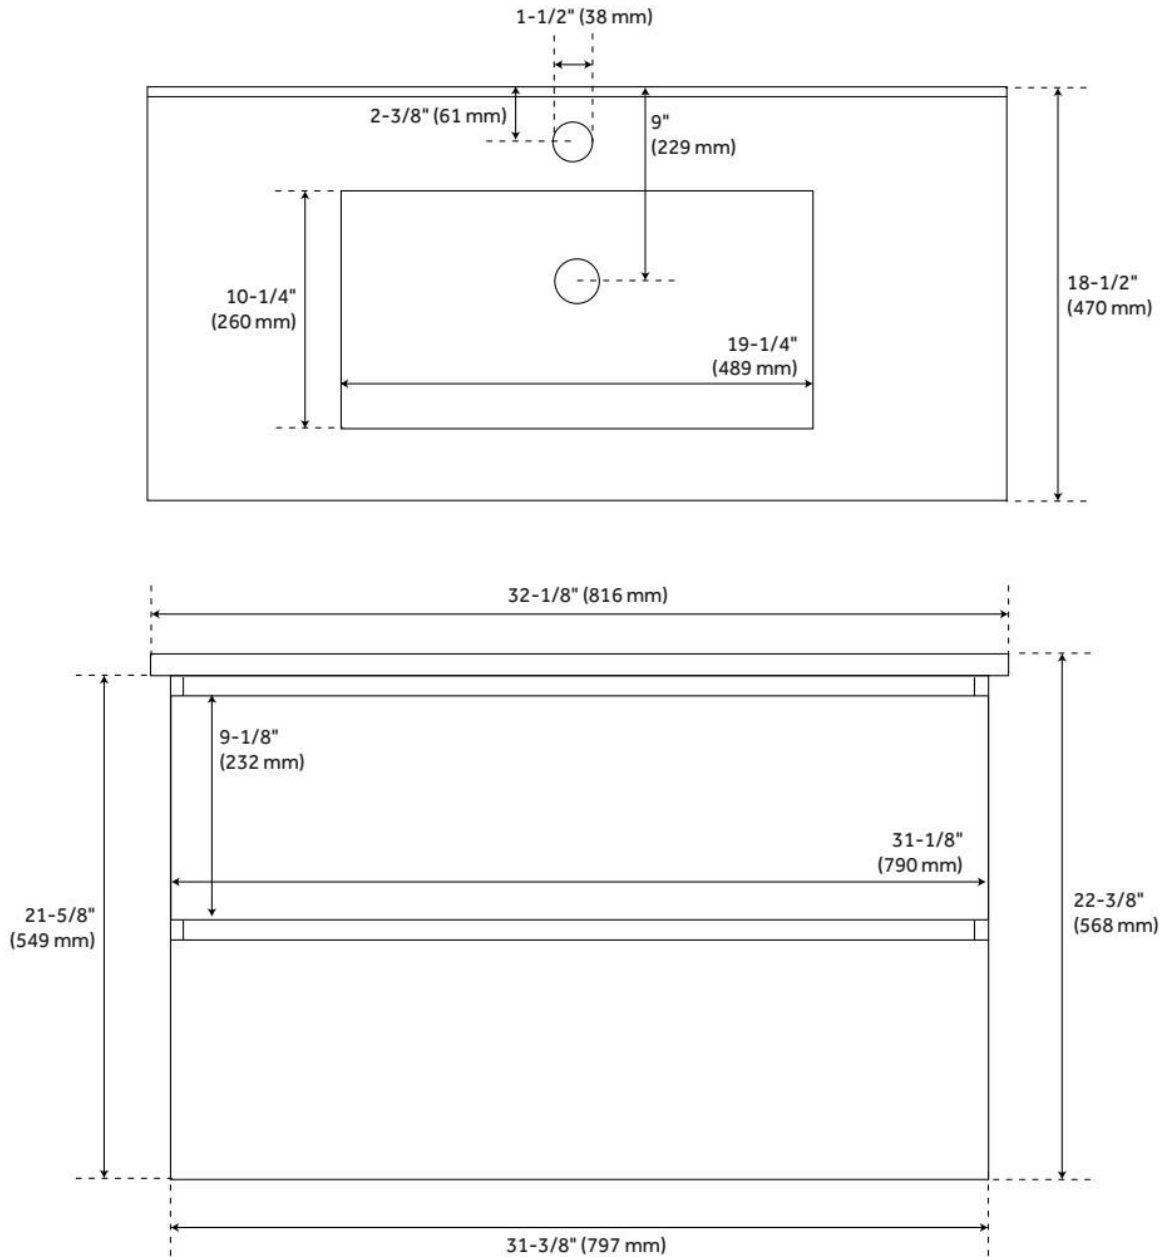

32" KIAH WALL-MOUNT VANITY AND SINK - LIGHT OAK

SKU: 480825
Code: SH480825

FEATURES

Material: Wood
Product Finish: Light Oak
Number of Drawers: 2
Soft-Close Hinges: Yes
Soft-Close Slides: Yes
Built-In Adjusters: No

ADDITIONAL FEATURES

- All dimensions are ($\pm 1/2''$).
- [Wood finish samples available.](#)

REVISED 8/8/2024

32" KIAH WALL-MOUNT VANITY AND SINK - LIGHT OAK

SKU: 480825
Code: SH480825

REVISED 8/8/2024