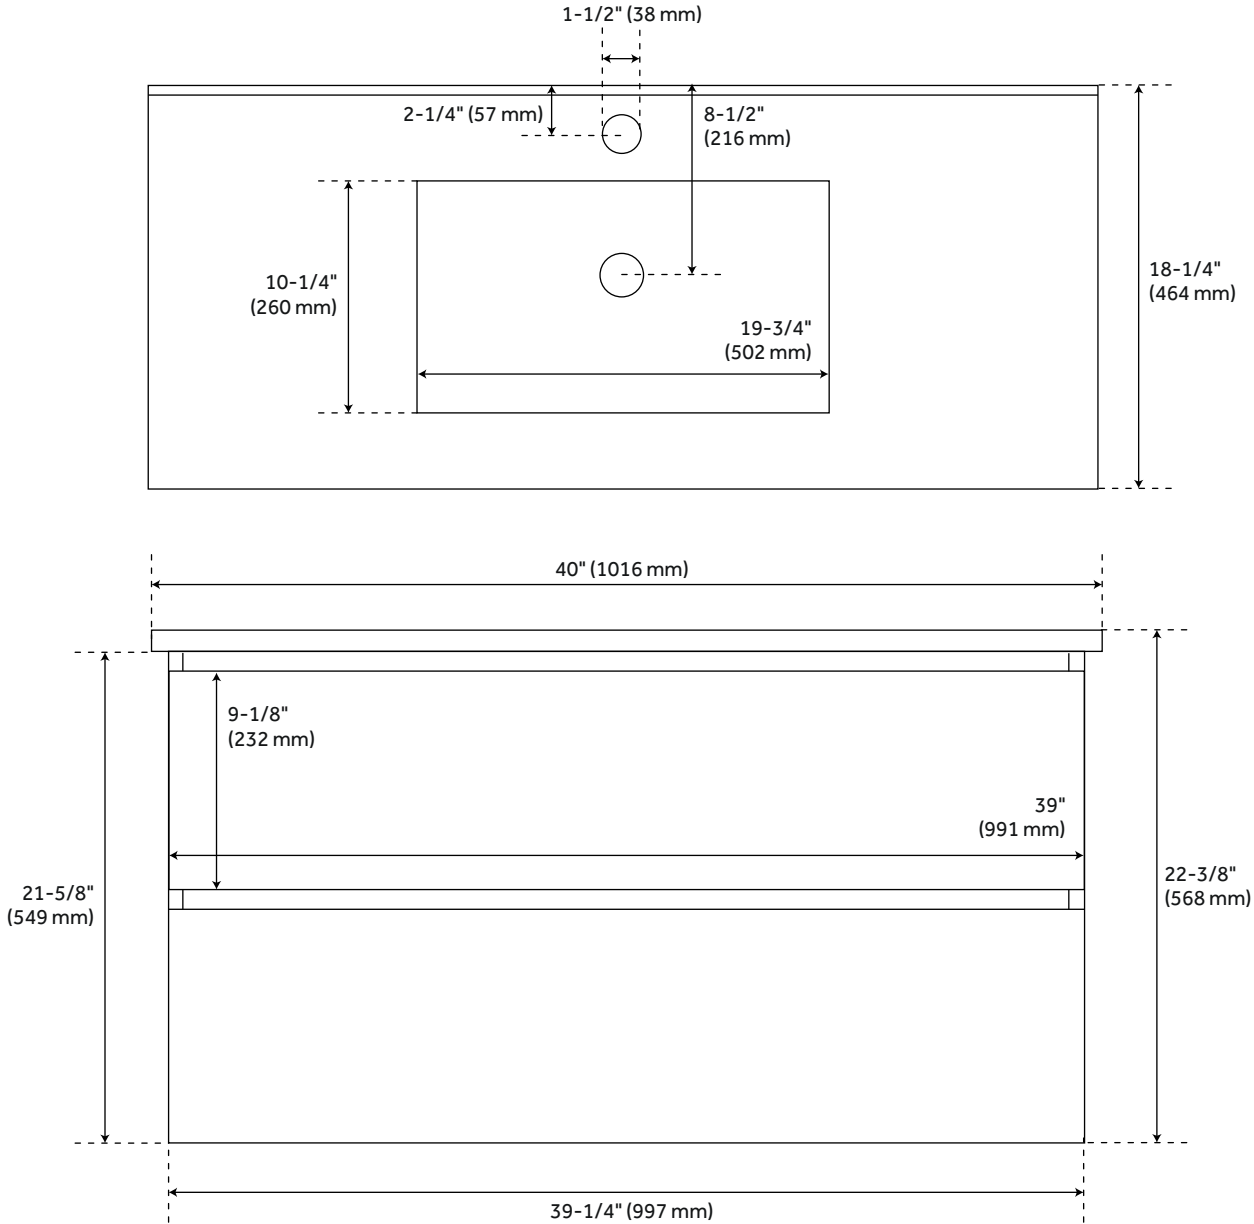

40" KIAH WALL-MOUNT VANITY AND SINK - LIGHT OAK

SKU: 480826

All dimensions and specifications are nominal and may vary. Use actual products for accuracy in critical situations.