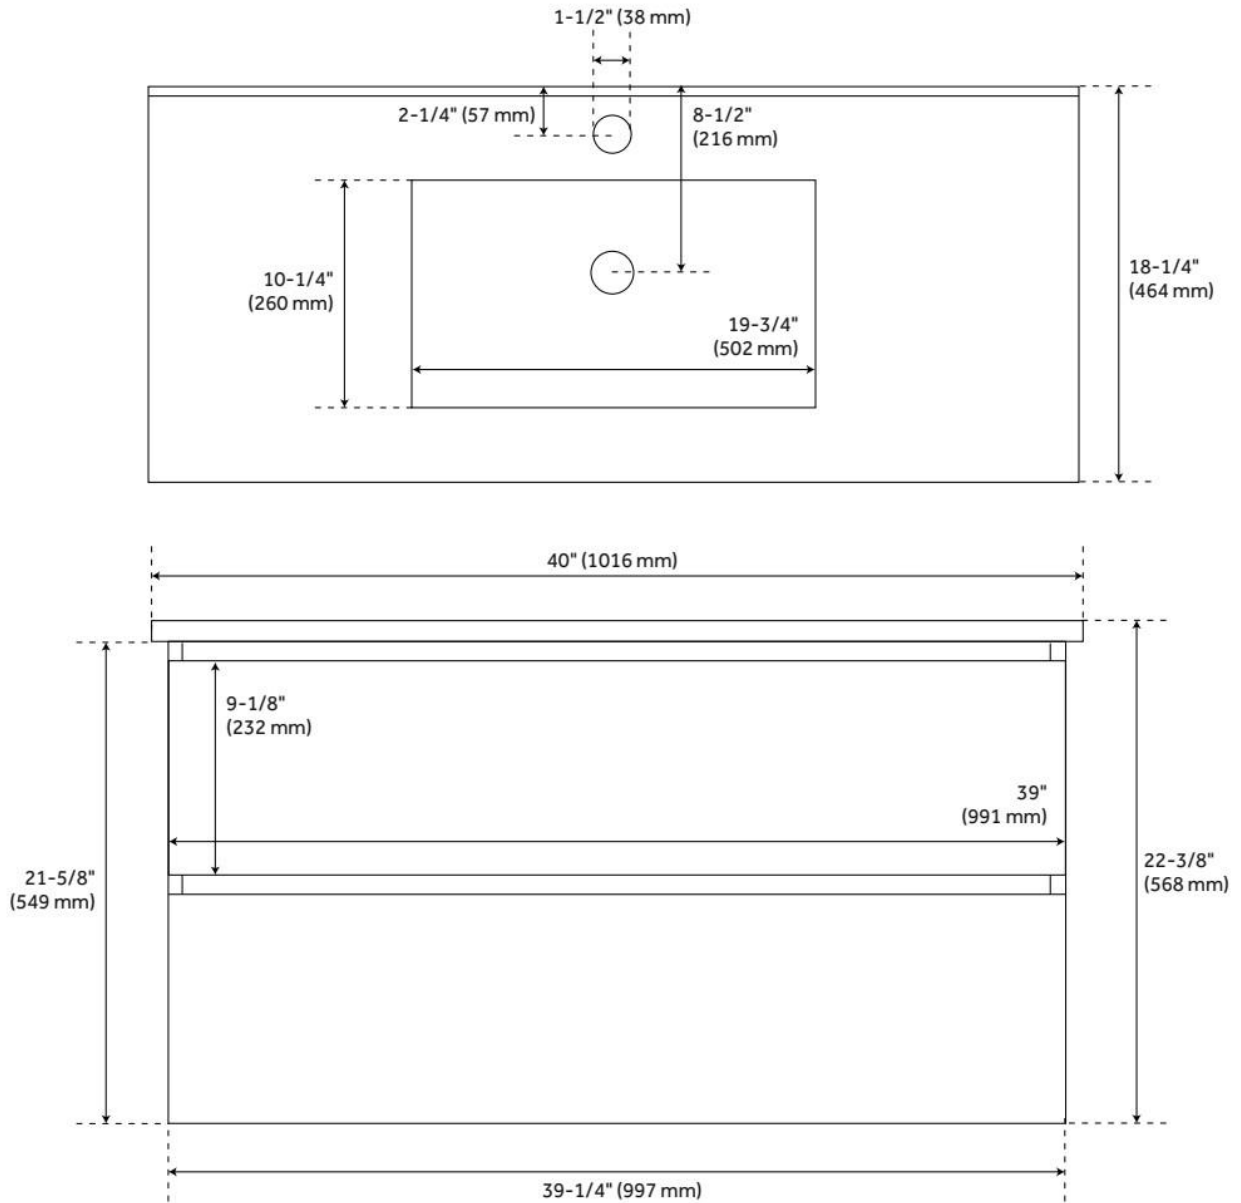

# 40" KIAH WALL-MOUNT VANITY AND SINK - LIGHT OAK

SKU: 480826

Code: SH480826

## FEATURES

Material: Wood  
Product Finish: Light Oak  
Number of Drawers: 2  
Soft-Close Hinges: Yes  
Soft-Close Slides: Yes  
Built-In Adjusters: No

## ADDITIONAL FEATURES

- All dimensions are ( $\pm 1/2''$ ).
- [Wood finish samples available.](#)

REVISED 8/8/2024

# 40" KIAH WALL-MOUNT VANITY AND SINK - LIGHT OAK

SKU: 480826  
Code: SH480826

REVISED 8/8/2024