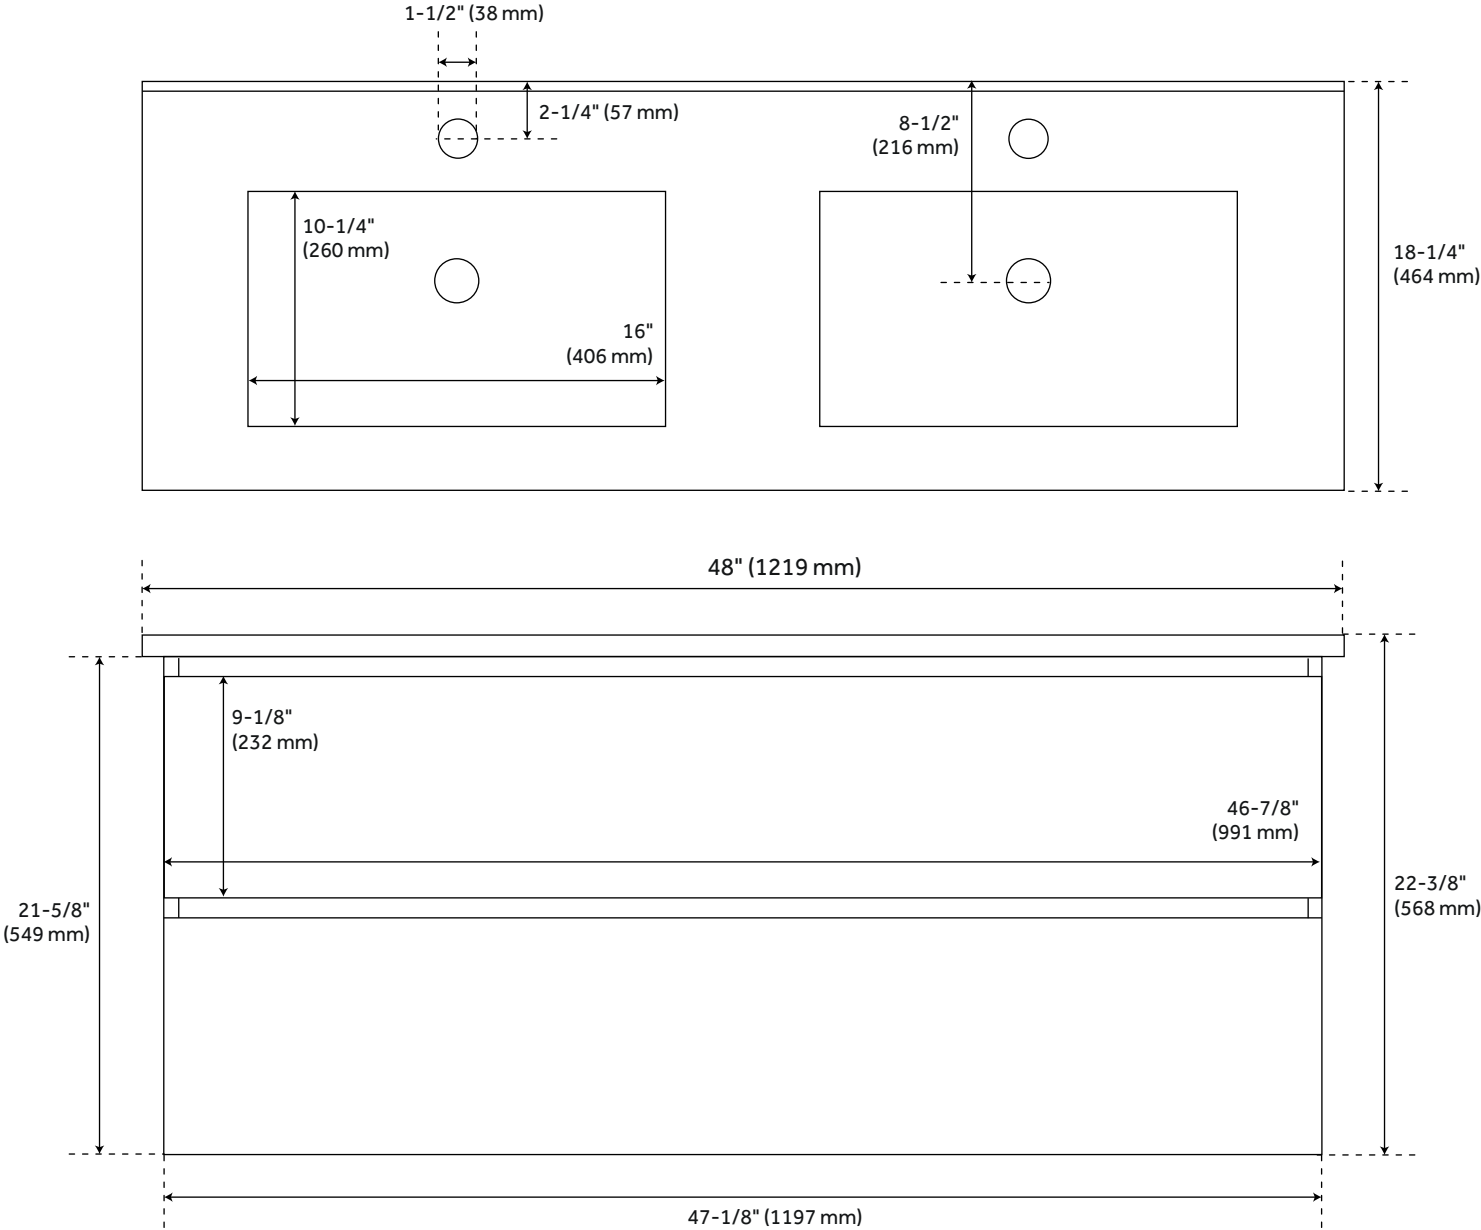

48" KIAH WALL-MOUNT DOUBLE VANITY AND SINKS - LIGHT OAK

SKU: 480827

All dimensions and specifications are nominal and may vary. Use actual products for accuracy in critical situations.