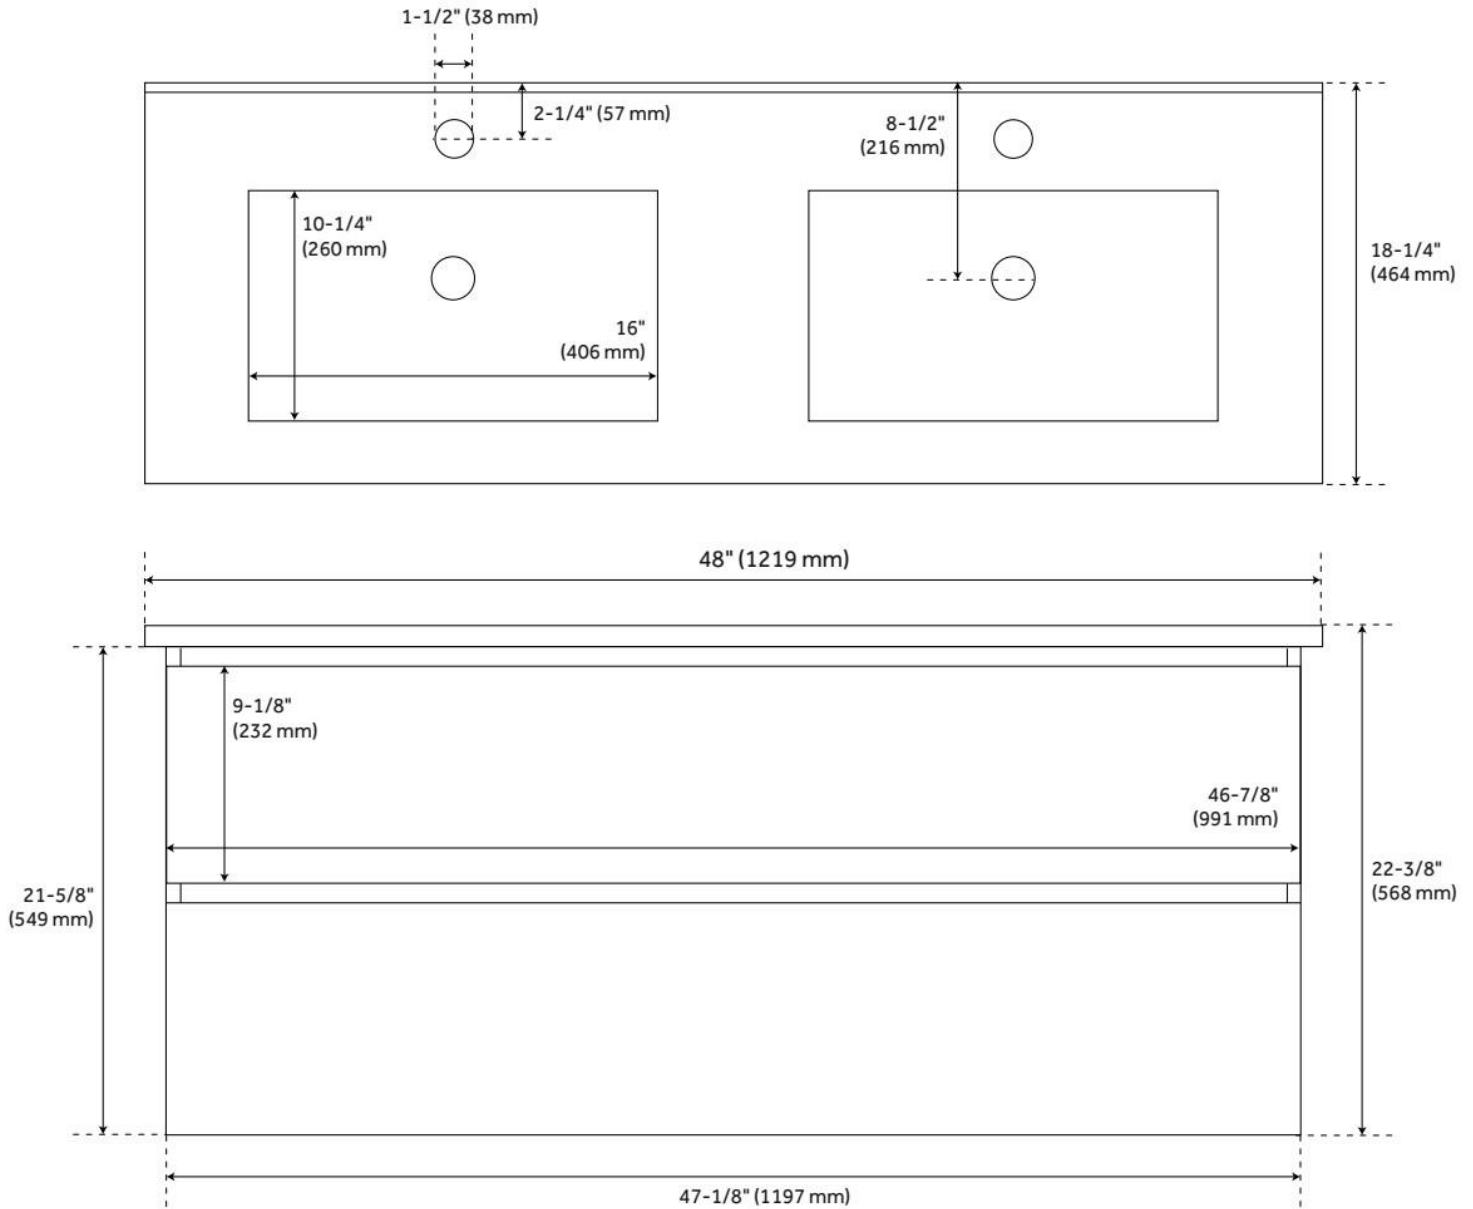

48" KIAH WALL-MOUNT DOUBLE VANITY AND SINKS - LIGHT OAK

SKU: 480827
Code: SH480827

FEATURES

Material: Wood
Product Finish: Light Oak
Number of Drawers: 2
Soft-Close Hinges: Yes
Soft-Close Slides: Yes
Built-In Adjusters: No

ADDITIONAL FEATURES

- All dimensions are ($\pm 1/2''$).
- [Wood finish samples available.](#)

REVISED 8/7/2024

48" KIAH WALL-MOUNT DOUBLE VANITY AND SINKS - LIGHT OAK

SKU: 480827
Code: SH480827

REVISED 8/7/2024