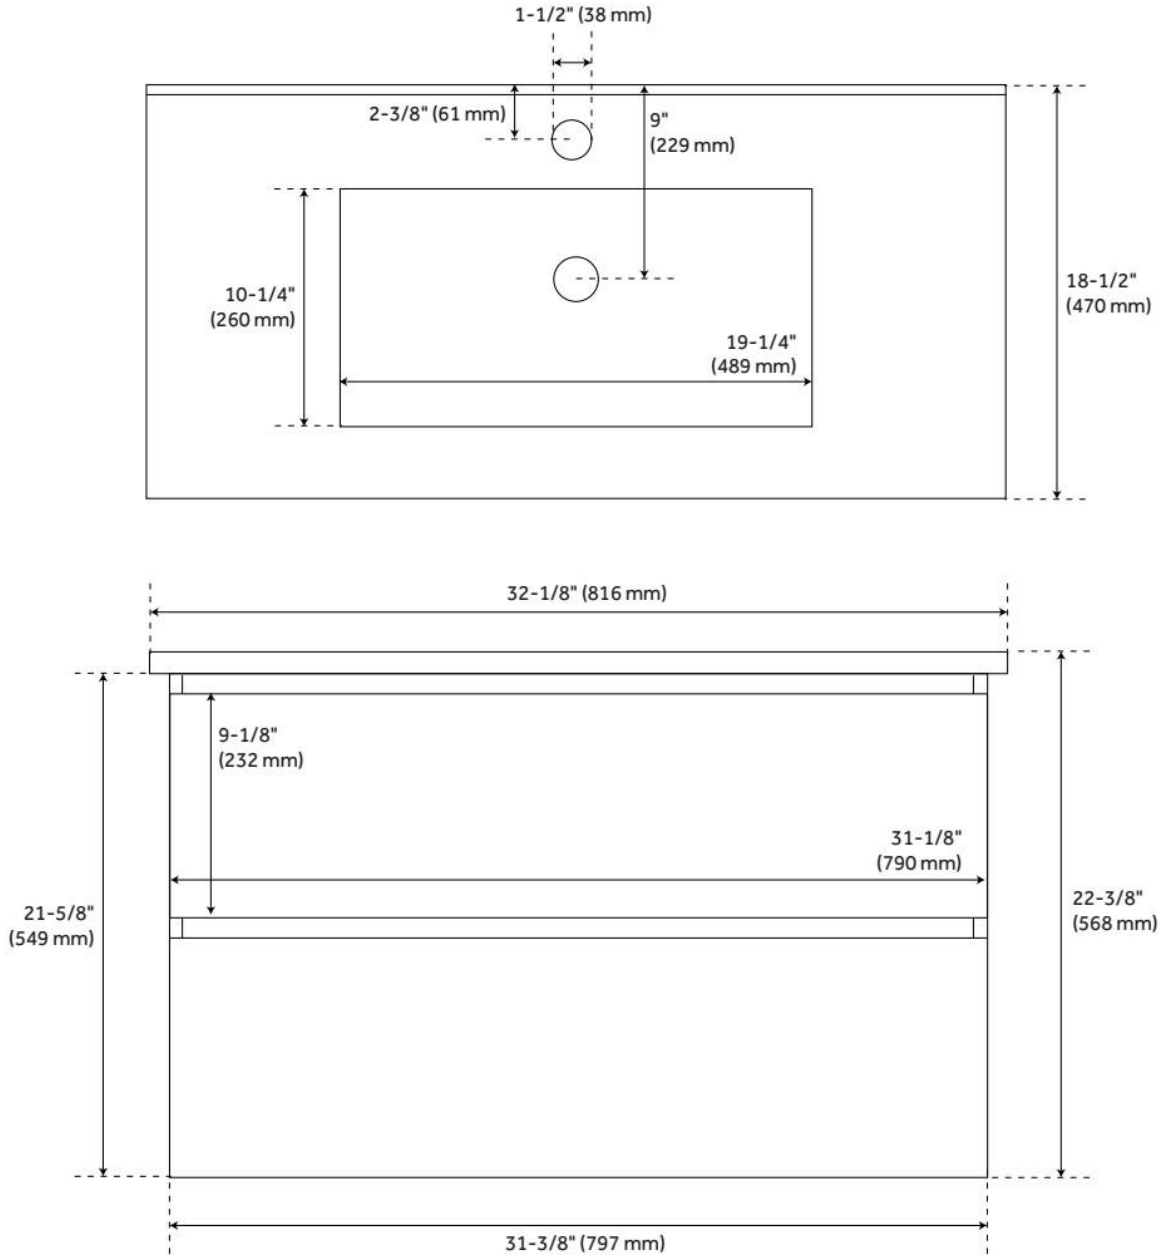

32" KIAH WALL-MOUNT VANITY AND SINK - DESERT OAK WOOD

SKU: 480828
Code: SH480828

FEATURES

Material: Wood
Product Finish: Desert Oak Wood
Number of Drawers: 2
Soft-Close Hinges: Yes
Soft-Close Slides: Yes
Built-In Adjusters: No

ADDITIONAL FEATURES

- All dimensions are ($\pm 1/2''$).
- [Wood finish samples available.](#)

REVISED 7/29/2024

32" KIAH WALL-MOUNT VANITY AND SINK - DESERT OAK WOOD

SKU: 480828
Code: SH480828

REVISED 7/29/2024