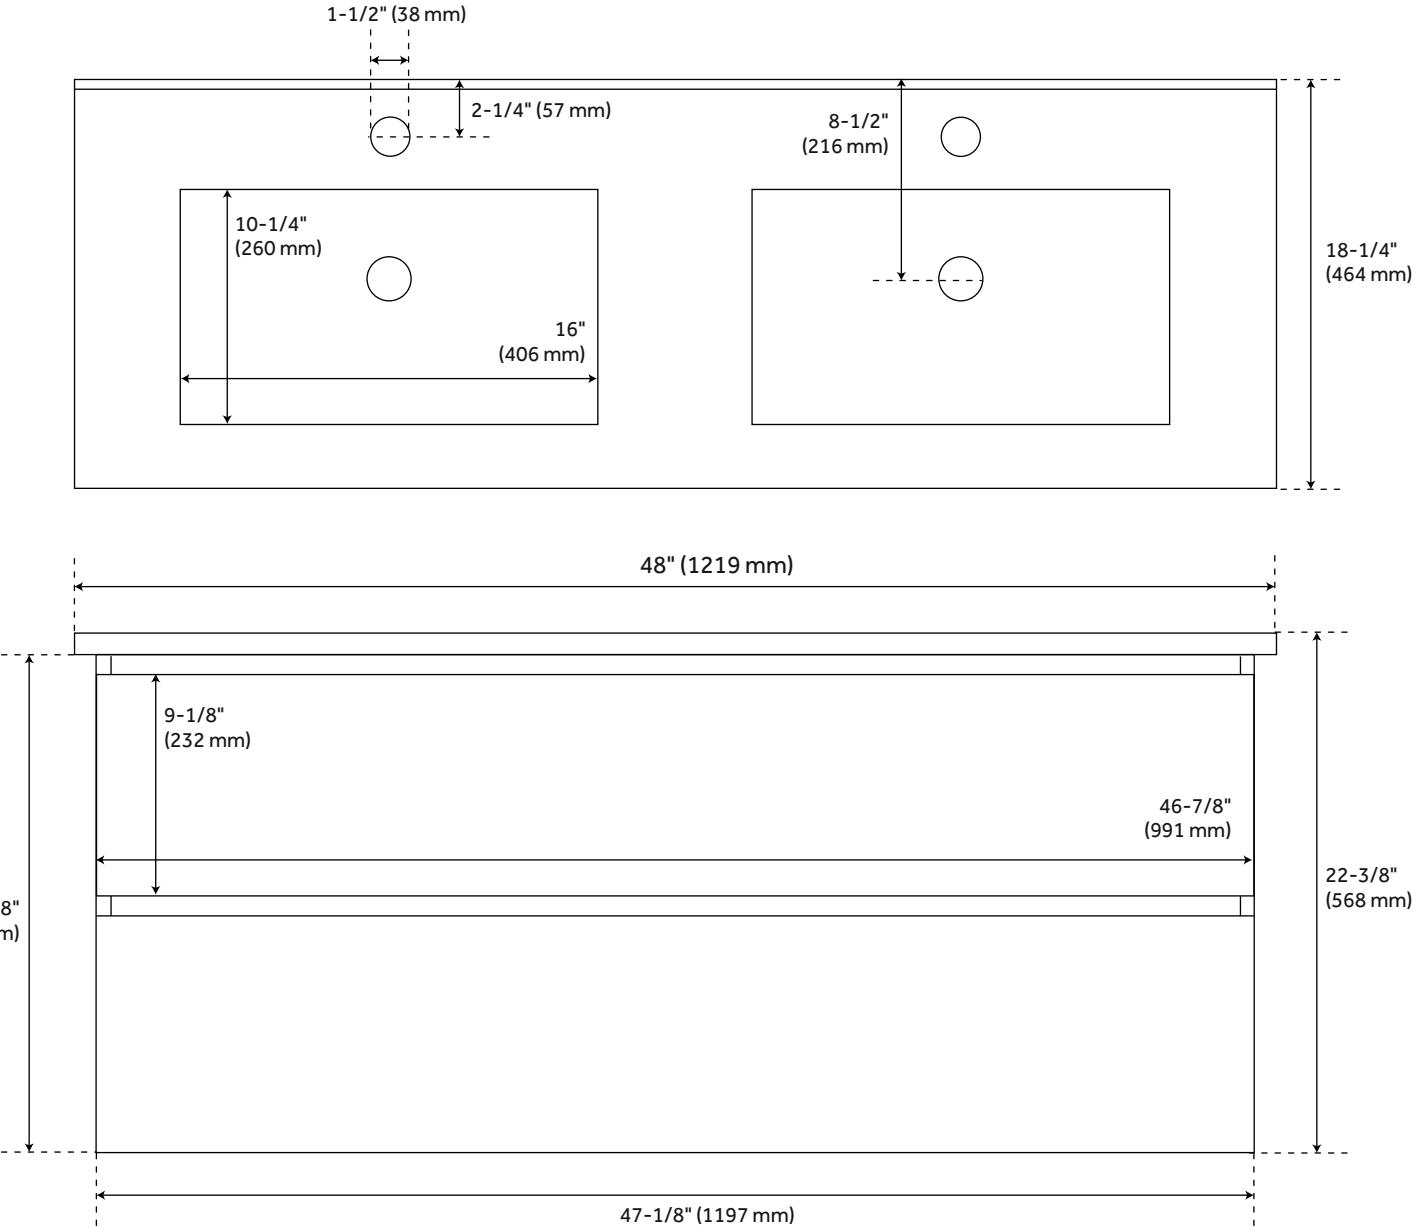

48" KIAH WALL-MOUNT DOUBLE VANITY AND SINKS - DESERT OAK WOOD

SKU: 480830
Code: SH480830

FEATURES

Installation Type: Wall Mount
Features: Sink Included;Soft-Close Hinges
Product Finish: Desert Oak Wood
Material: Wood
Number of Drawers: 2
Width: 48"
Height: 22-3/8"
Depth: 18-1/4"
Assembly Required: Yes
Number of Basins: 2
Sink Installation: Integral
Vanity Top Options: White
Faucet Centers: Single-Hole
Basin Length: 16"
Basin Width: 10-1/4"
Water Depth To Overflow: 3"
Fits Drain Hole Size: 1-1/2"
Faucet Included: No
Vanity Top Material: Ceramic
Sink Material: Ceramic
Vanity Top Thickness: 3/4"
Water Depth to Rim: 4-3/4"
Size: 48 in
Sink Included: Yes
Sink Color: White
Basin Overflow: Yes
Vanity Top Included: Yes
Vanity Top Depth: 18-1/4"
Vanity Top Width: 48"
Backsplash: No
Mirror Included: No

REVISED 4/5/2023

48" KIAH WALL-MOUNT DOUBLE VANITY AND SINKS - DESERT OAK WOOD

SKU: 480830
Code: SH480830

ADDITIONAL FEATURES

- All dimensions are ($\pm 1/2$ ").
- [Wood finish samples available.](#)

REVISED 4/5/2023

48" KIAH WALL-MOUNT DOUBLE VANITY AND SINKS - DESERT OAK WOOD

SKU: 480830

All dimensions and specifications are nominal and may vary. Use actual products for accuracy in critical situations.