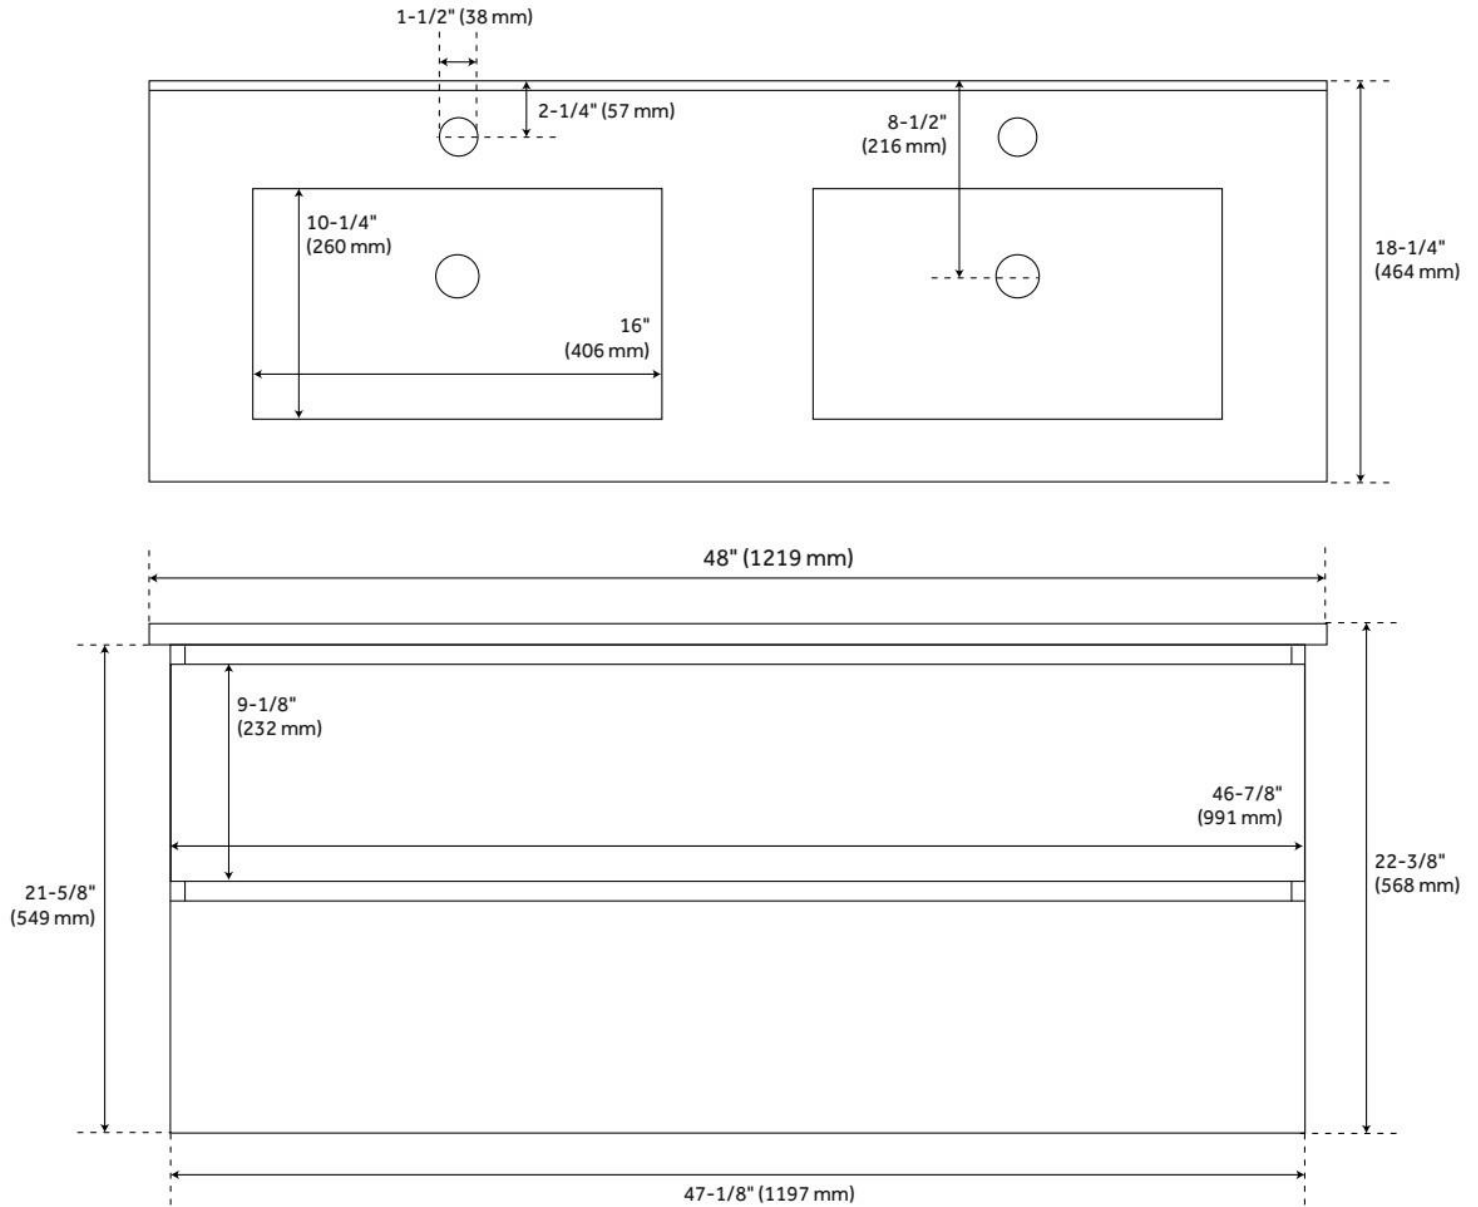

48" KIAH WALL-MOUNT DOUBLE VANITY AND SINKS - DESERT OAK WOOD

SKU: 480830
Code: SH480830

FEATURES

Material: Wood
Product Finish: Desert Oak Wood
Number of Drawers: 2
Soft-Close Hinges: Yes
Soft-Close Slides: Yes
Built-In Adjusters: No

ADDITIONAL FEATURES

- All dimensions are ($\pm 1/2''$).
- [Wood finish samples available.](#)

REVISED 8/8/2024

48" KIAH WALL-MOUNT DOUBLE VANITY AND SINKS - DESERT OAK WOOD

SKU: 480830
Code: SH480830

REVISED 8/8/2024