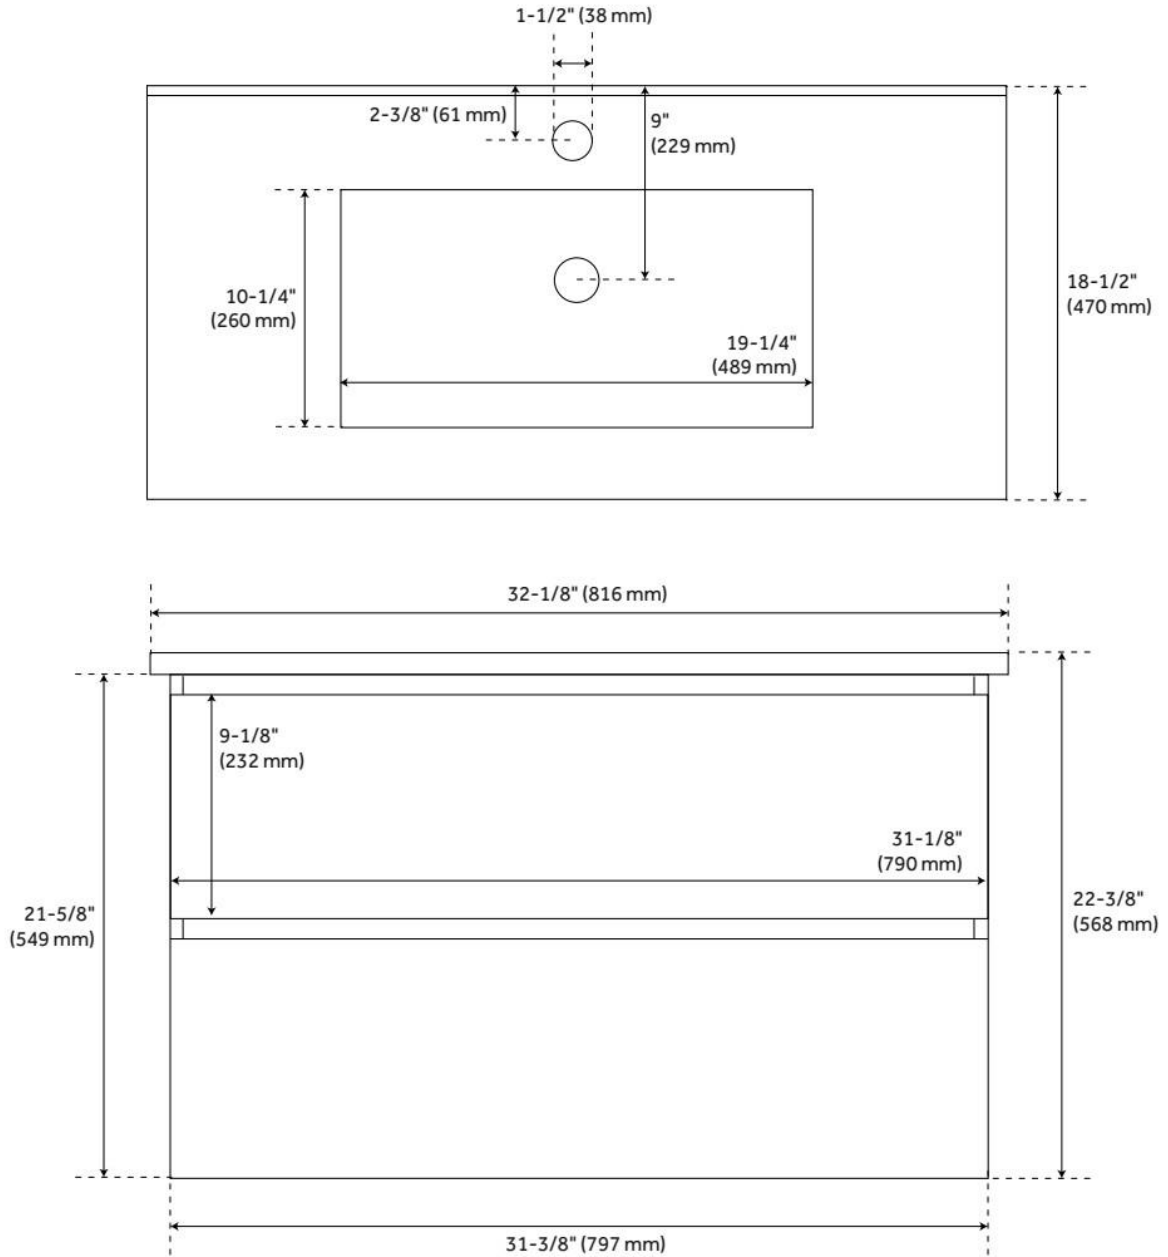

32" KIAH WALL-MOUNT VANITY AND SINK - HICKORY BROWN

SKU: 480831
Code: SH480831

FEATURES

Material: Wood
Product Finish: Hickory Brown
Number of Drawers: 2
Soft-Close Hinges: Yes
Soft-Close Slides: Yes
Built-In Adjusters: No

ADDITIONAL FEATURES

- All dimensions are ($\pm 1/2''$).
- [Wood finish samples available.](#)

REVISED 8/7/2024

32" KIAH WALL-MOUNT VANITY AND SINK - HICKORY BROWN

SKU: 480831
Code: SH480831

REVISED 8/7/2024