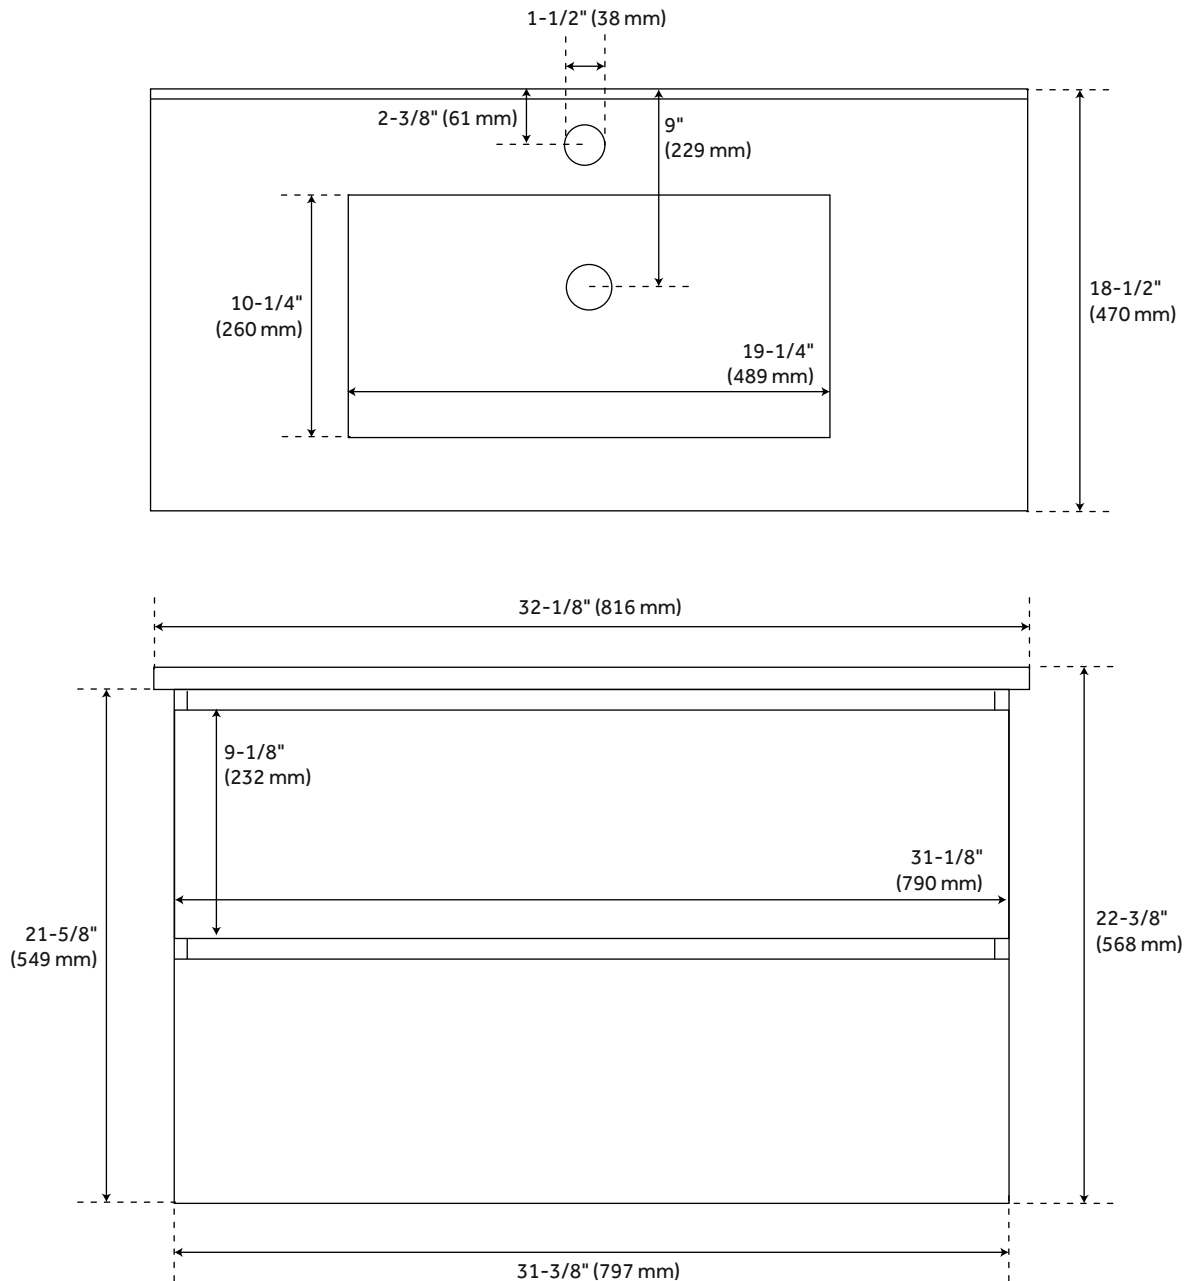

32" KIAH WALL-MOUNT VANITY AND SINK - HICKORY BROWN

SKU: 480831
Code: SH480831

FEATURES

Installation Type: Wall Mount
Features: Sink Included;Soft-Close Hinges
Product Finish: Hickory Brown
Material: Wood
Number of Drawers: 2
Width: 32-1/8"
Height: 22-3/8"
Depth: 18-1/2"
Assembly Required: Yes
Number of Basins: 1
Sink Installation: Integral
Vanity Top Options: White
Faucet Centers: Single-Hole
Basin Length: 19-1/4"
Basin Width: 10-1/4"
Water Depth To Overflow: 2-3/4"
Fits Drain Hole Size: 1-1/2"
Faucet Included: No
Vanity Top Material: Ceramic
Sink Material: Ceramic
Vanity Top Thickness: 3/4"
Water Depth to Rim: 4-1/2"
Size: 32 in
Sink Included: Yes
Sink Color: White
Basin Overflow: Yes
Vanity Top Included: Yes
Vanity Top Depth: 18-1/2"
Vanity Top Width: 32-1/8"
Backsplash: No
Mirror Included: No

REVISED 4/5/2023

32" KIAH WALL-MOUNT VANITY AND SINK - HICKORY BROWN

SKU: 480831
Code: SH480831

ADDITIONAL FEATURES

- All dimensions are ($\pm 1/2$ ").
- [Wood finish samples available.](#)

REVISED 4/5/2023

32" KIAH WALL-MOUNT VANITY AND SINK - HICKORY BROWN

SKU: 480831

All dimensions and specifications are nominal and may vary. Use actual products for accuracy in critical situations.