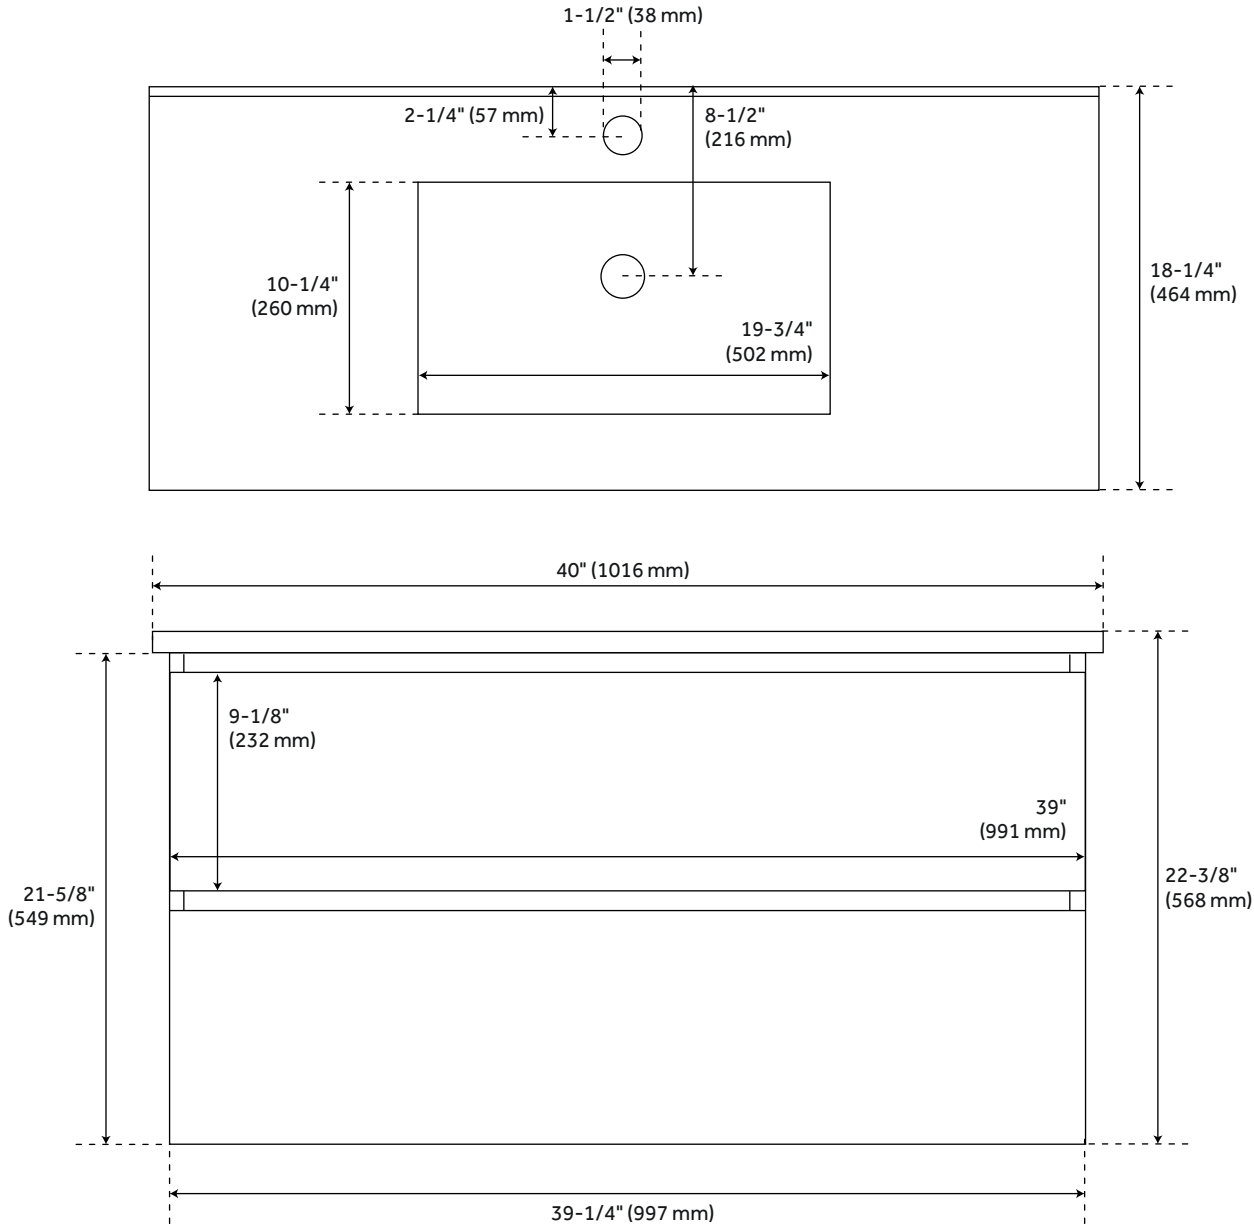

40" KIAH WALL-MOUNT VANITY AND SINK - HICKORY BROWN

SKU: 480832
Code: SH480832

FEATURES

Installation Type: Wall Mount
Features: Sink Included;Soft-Close Hinges
Product Finish: Hickory Brown
Material: Wood
Number of Drawers: 2
Width: 40"
Height: 22-3/8"
Depth: 18-1/4"
Assembly Required: Yes
Number of Basins: 1
Sink Installation: Integral
Vanity Top Options: White
Faucet Centers: Single-Hole
Basin Length: 19-3/4"
Basin Width: 10-1/4"
Water Depth To Overflow: 3"
Fits Drain Hole Size: 1-1/2"
Faucet Included: No
Vanity Top Material: Ceramic
Sink Material: Ceramic
Vanity Top Thickness: 3/4"
Water Depth to Rim: 4-3/4"
Size: 40 in
Sink Included: Yes
Sink Color: White
Basin Overflow: Yes
Vanity Top Included: Yes
Vanity Top Depth: 18-1/4"
Vanity Top Width: 40"
Backsplash: No
Mirror Included: No

REVISED 4/5/2023

40" KIAH WALL-MOUNT VANITY AND SINK - HICKORY BROWN

SKU: 480832
Code: SH480832

ADDITIONAL FEATURES

- All dimensions are ($\pm 1/2$ ").
- [Wood finish samples available.](#)

REVISED 4/5/2023

40" KIAH WALL-MOUNT VANITY AND SINK - HICKORY BROWN

SKU: 480832

All dimensions and specifications are nominal and may vary. Use actual products for accuracy in critical situations.