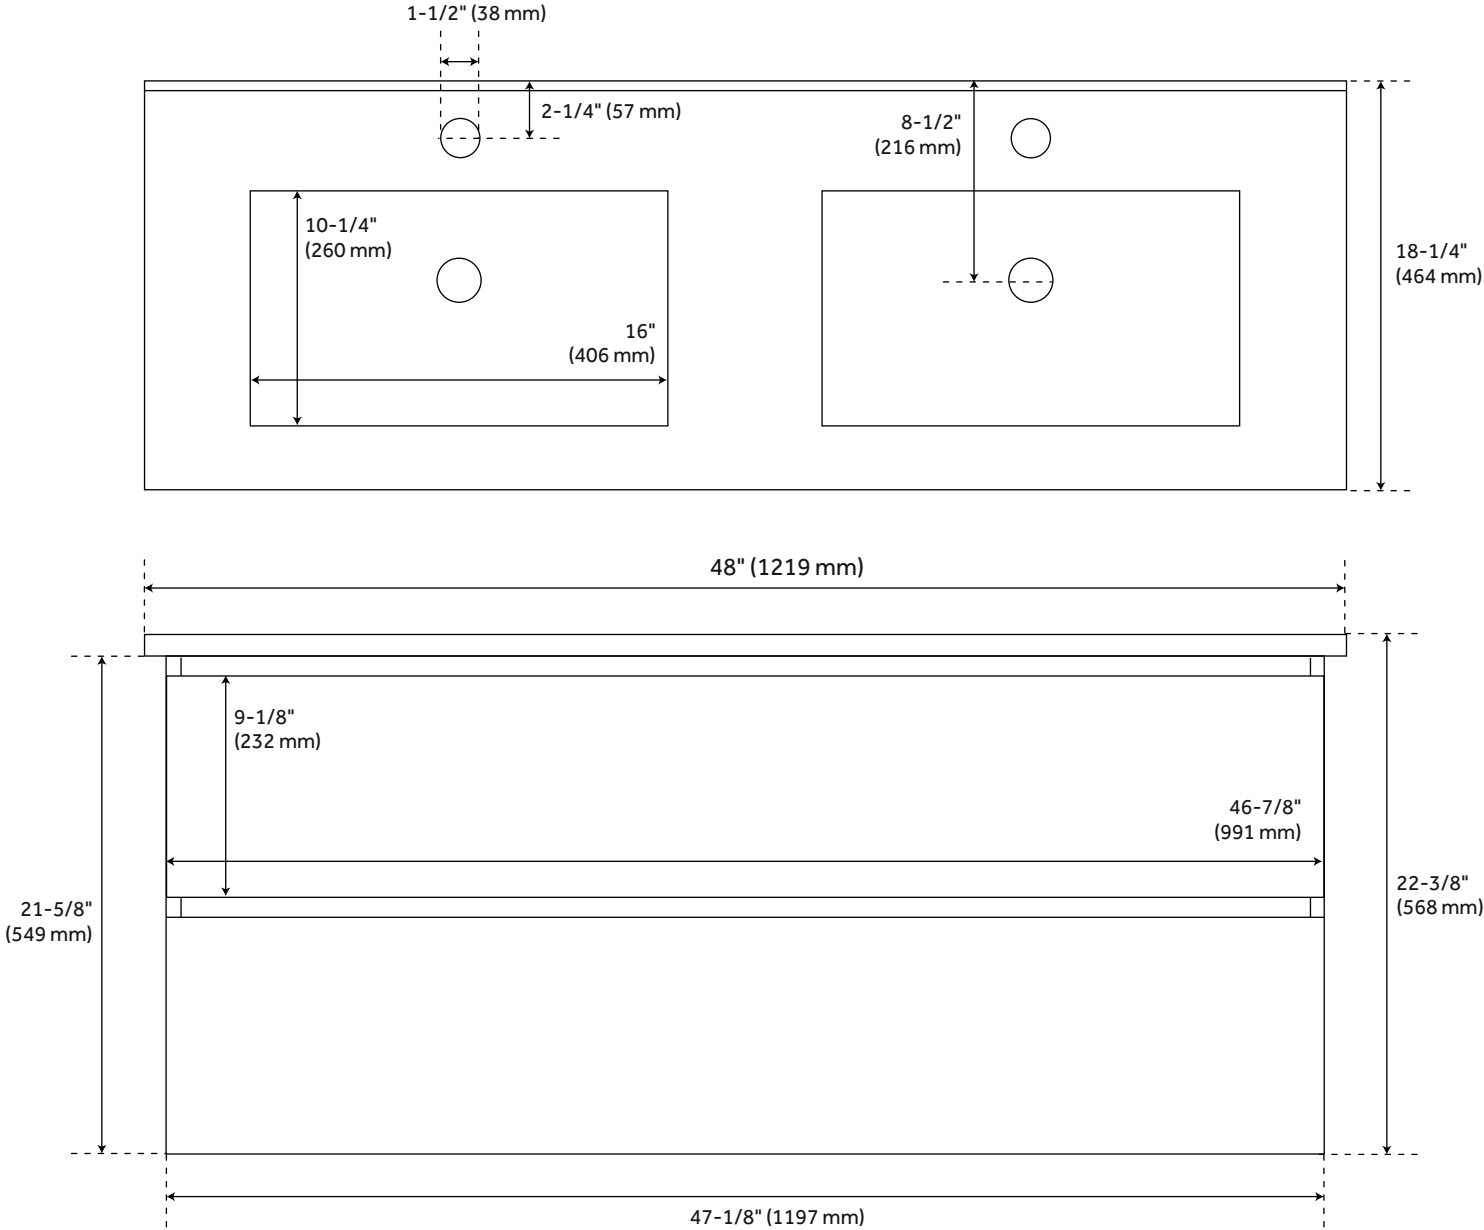

48" KIAH WALL-MOUNT DOUBLE VANITY AND SINKS - HICKORY BROWN

SKU: 480833
Code: SH480833

FEATURES

Installation Type: Wall Mount
Features: Sink Included;Soft-Close Hinges
Product Finish: Hickory Brown
Material: Wood
Number of Drawers: 2
Width: 48"
Height: 22-3/8"
Depth: 18-1/4"
Assembly Required: Yes
Number of Basins: 2
Sink Installation: Integral
Vanity Top Options: White
Faucet Centers: Single-Hole
Basin Length: 16"
Basin Width: 10-1/4"
Water Depth To Overflow: 3"
Fits Drain Hole Size: 1-1/2"
Faucet Included: No
Vanity Top Material: Ceramic
Sink Material: Ceramic
Vanity Top Thickness: 3/4"
Water Depth to Rim: 4-3/4"
Size: 48 in
Sink Included: Yes
Sink Color: White
Basin Overflow: Yes
Vanity Top Included: Yes
Vanity Top Depth: 18-1/4"
Vanity Top Width: 48"
Backsplash: No
Mirror Included: No

REVISED 4/5/2023

48" KIAH WALL-MOUNT DOUBLE VANITY AND SINKS - HICKORY BROWN

SKU: 480833

Code: SH480833

ADDITIONAL FEATURES

- All dimensions are ($\pm 1/2$ ").
- [Wood finish samples available.](#)

REVISED 4/5/2023

48" KIAH WALL-MOUNT DOUBLE VANITY AND SINKS - HICKORY BROWN

SKU: 480833

All dimensions and specifications are nominal and may vary. Use actual products for accuracy in critical situations.