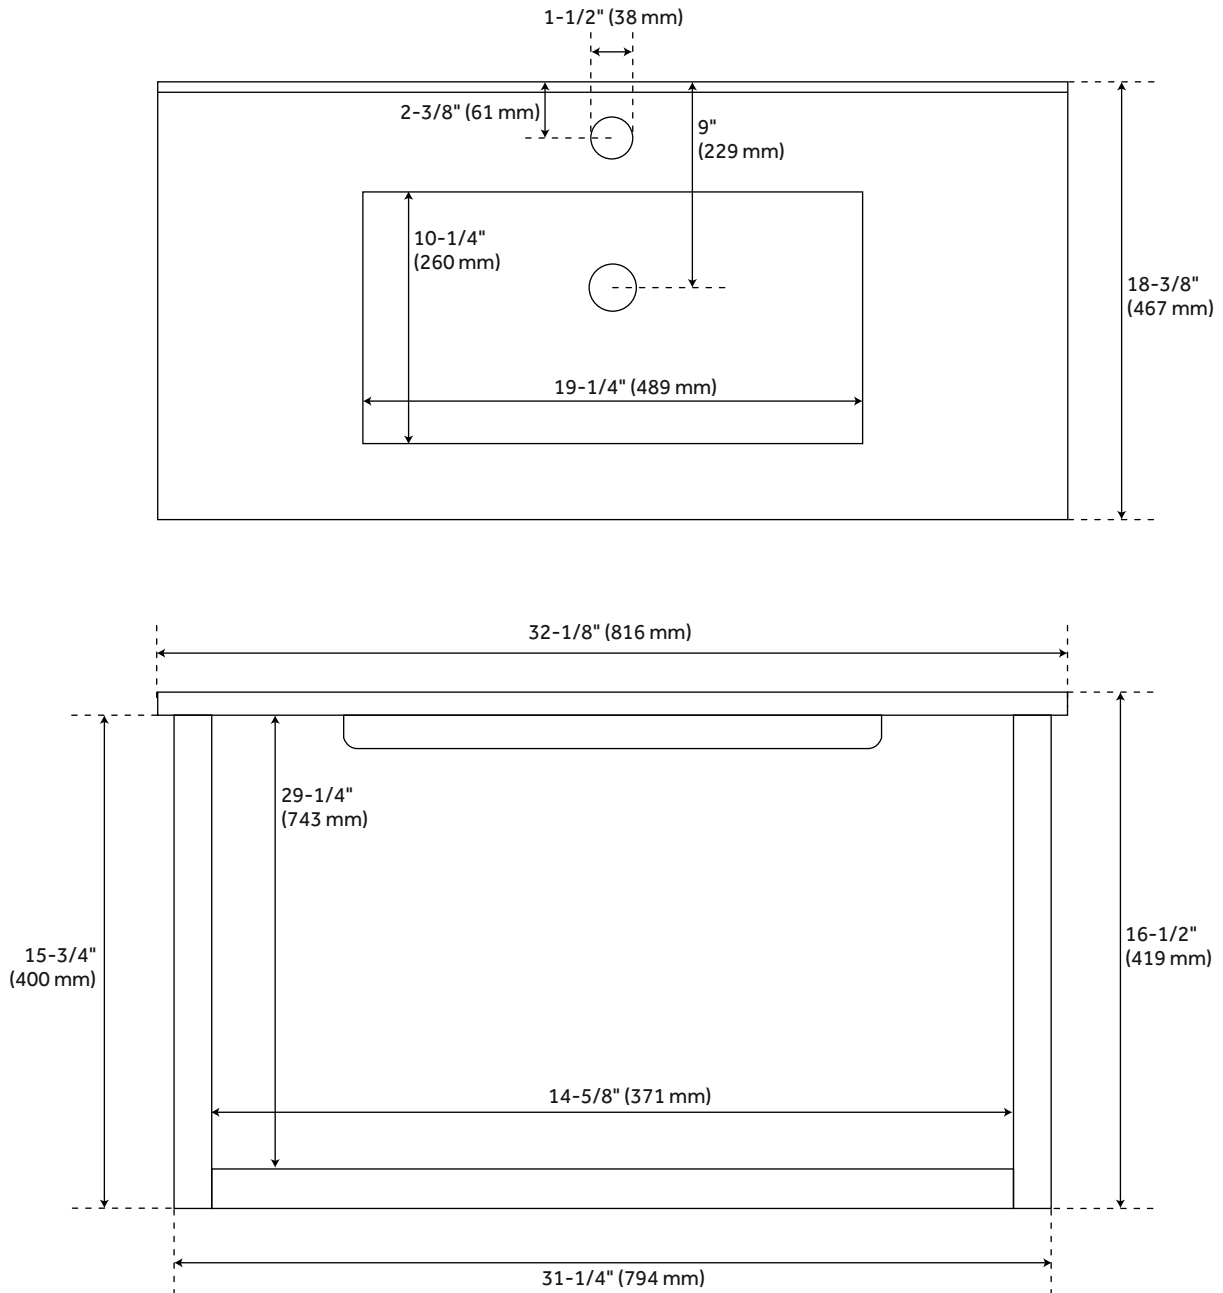

32" BISBEE WALL-MOUNT VANITY AND SINK - MATTE WHITE WITH WARM OAK FRAME

SKU: 480834
Code: SH480834

FEATURES

Installation Type: Wall Mount
Features: Sink Included;Soft-Close Hinges
Product Finish: Matte White/Warm Oak
Material: Wood
Number of Drawers: 1
Width: 32-1/8"
Height: 16-1/2"
Depth: 18-3/8"
Assembly Required: Yes
Number of Basins: 1
Sink Installation: Integral
Vanity Top Options: White
Faucet Centers: Single-Hole
Basin Length: 19-1/4"
Basin Width: 10-1/4"
Water Depth To Overflow: 2-3/4"
Fits Drain Hole Size: 1-1/2"
Faucet Included: No
Vanity Top Material: Ceramic
Sink Material: Ceramic
Vanity Top Thickness: 3/4"
Water Depth to Rim: 4-1/2"
Size: 32 in
Sink Included: Yes
Sink Color: White
Basin Overflow: Yes
Vanity Top Included: Yes
Vanity Top Depth: 18-3/8"
Vanity Top Width: 32-1/8"
Backsplash: No
Mirror Included: No

REVISED 4/5/2023

32" BISBEE WALL-MOUNT VANITY AND SINK - MATTE WHITE WITH WARM OAK FRAME

SKU: 480834
Code: SH480834

ADDITIONAL FEATURES

- All dimensions are ($\pm 1/2$ ").
- Wood frame with engineered wood panels.
- [Wood finish samples available.](#)

REVISED 4/5/2023

32" BISBEE WALL-MOUNT VANITY AND SINK - MATTE WHITE / WARM OAK FRAME

SKU: 480834

All dimensions and specifications are nominal and may vary. Use actual products for accuracy in critical situations.