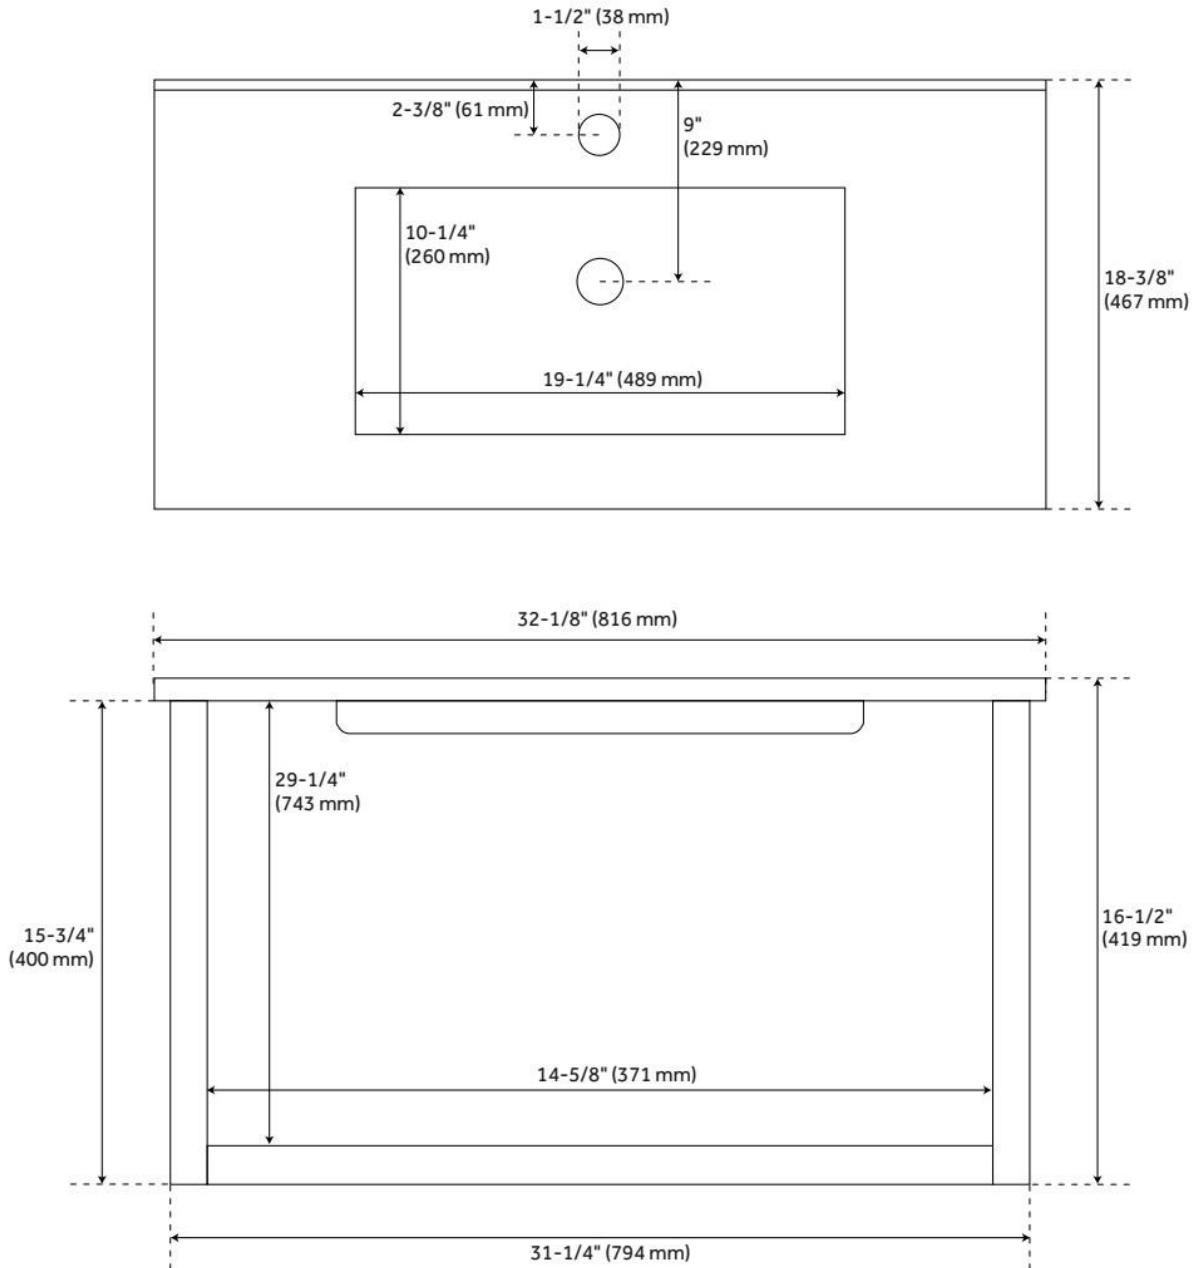

32" BISBEE WALL-MOUNT VANITY AND SINK - MATTE WHITE WITH WARM OAK FRAME

SKU: 480834
Code: SH480834

FEATURES

Material: Wood
Product Finish: Matte White/Warm Oak
Number of Drawers: 1
Soft-Close Hinges: Yes
Soft-Close Slides: Yes
Built-In Adjusters: No

ADDITIONAL FEATURES

- All dimensions are ($\pm 1/2''$).
- Wood frame with engineered wood panels.
- [Wood finish samples available.](#)

REVISED 8/8/2024

32" BISBEE WALL-MOUNT VANITY AND SINK - MATTE WHITE WITH WARM OAK FRAME

SKU: 480834
Code: SH480834

REVISED 8/8/2024