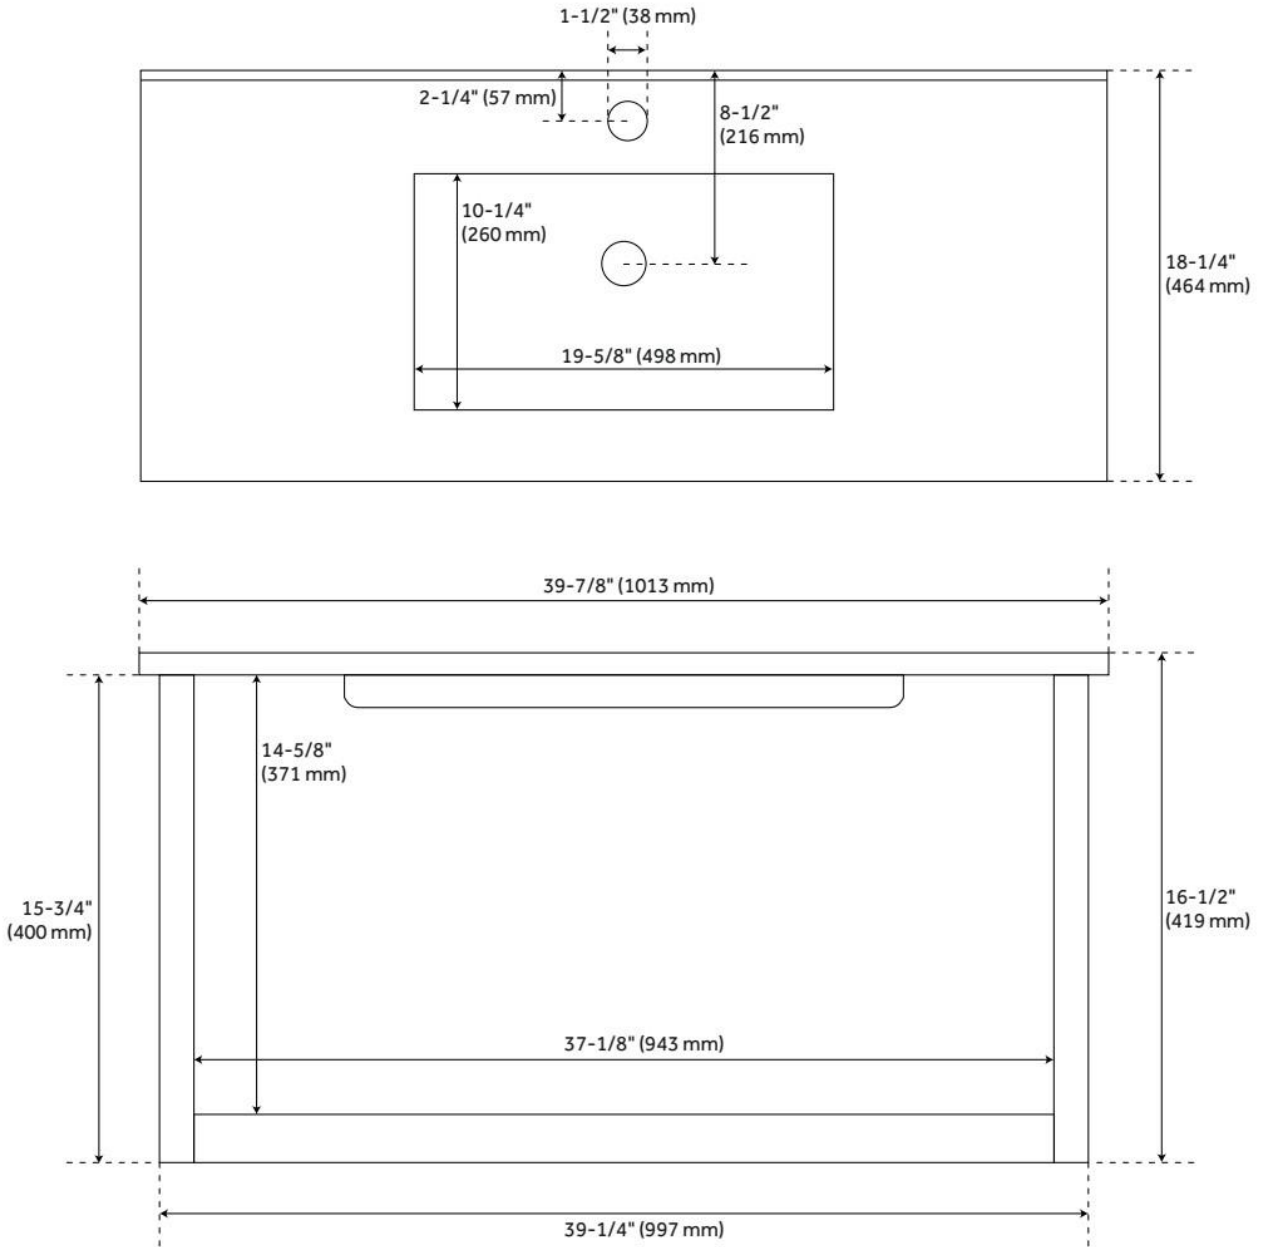

# 40" BISBEE WALL-MOUNT VANITY AND SINK - MATTE WHITE WITH WARM OAK FRAME

SKU: 480835  
Code: SH480835

## ADDITIONAL FEATURES

- All dimensions are ( $\pm 1/2''$ ).
- Wood frame with engineered wood panels.
- [Wood finish samples available.](#)

REVISED 8/2/2024

# 40" BISBEE WALL-MOUNT VANITY AND SINK - MATTE WHITE WITH WARM OAK FRAME

SKU: 480835  
Code: SH480835

REVISED 8/2/2024