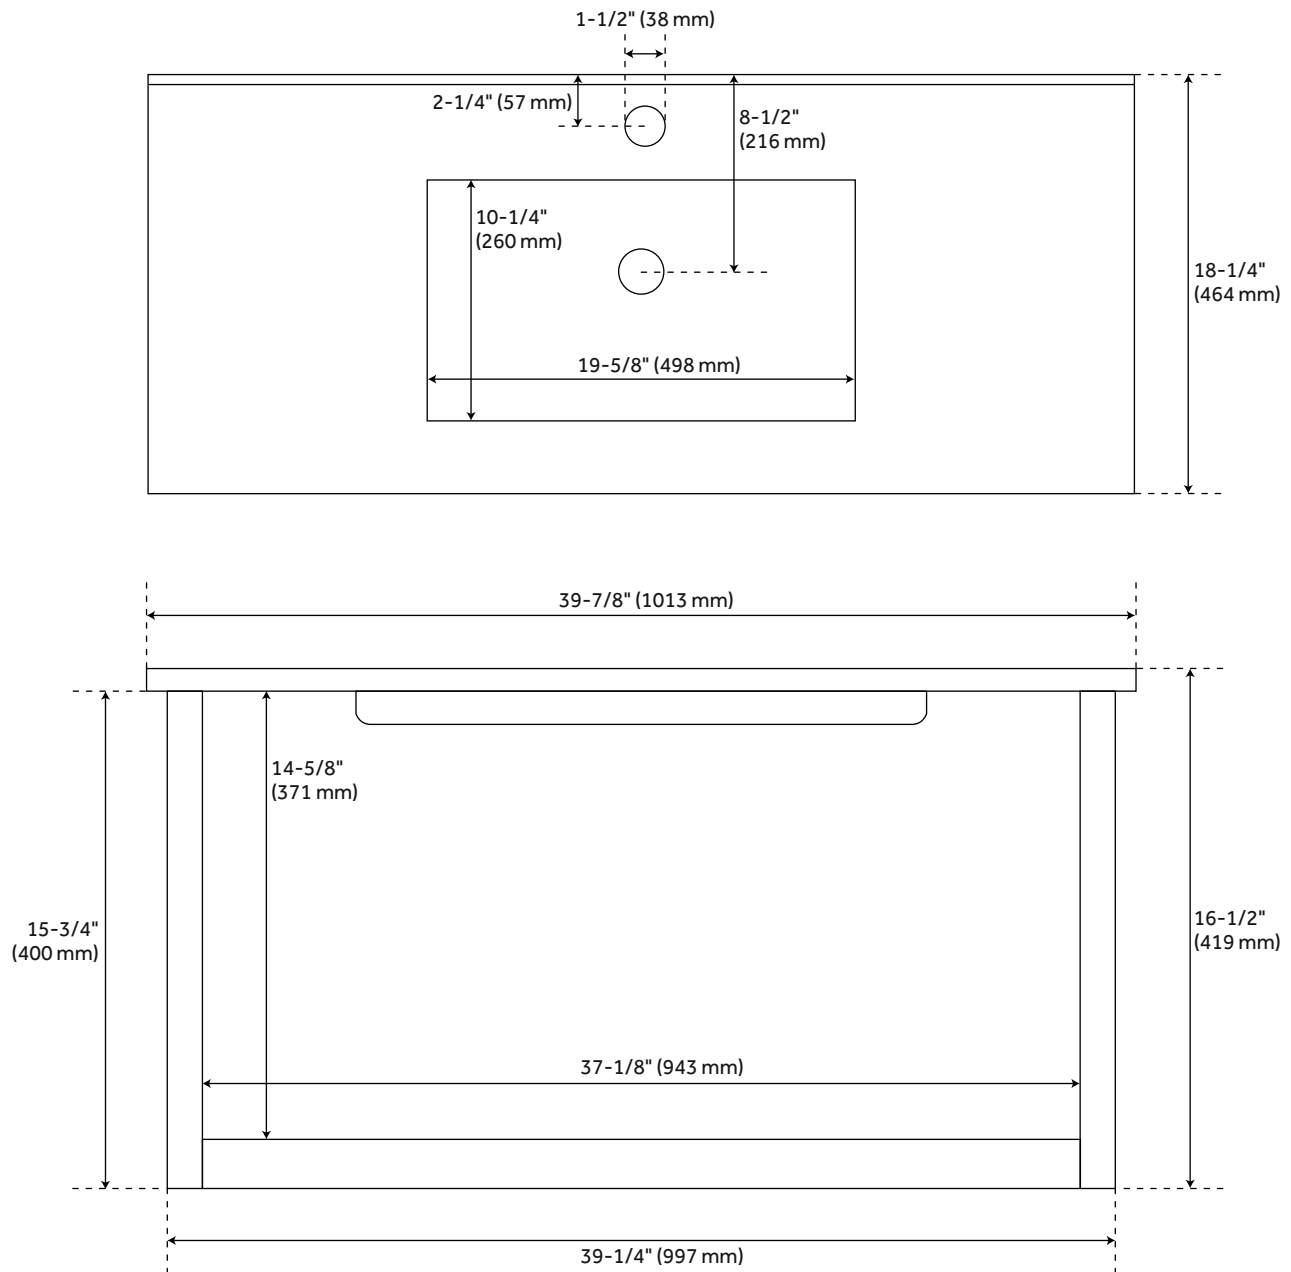

40" BISBEE WALL-MOUNT VANITY AND SINK - MATTE WHITE WITH WARM OAK FRAME

SKU: 480835
Code: SH480835

FEATURES

Installation Type: Wall Mount
Features: Sink Included;Soft-Close Hinges
Product Finish: Matte White/Warm Oak
Material: Wood
Number of Drawers: 1
Width: 39-7/8"
Height: 16-1/2"
Depth: 18-1/4"
Assembly Required: Yes
Number of Basins: 1
Sink Installation: Integral
Vanity Top Options: White
Faucet Centers: Single-Hole
Basin Length: 19-5/8"
Basin Width: 10-1/4"
Water Depth To Overflow: 3"
Fits Drain Hole Size: 1-1/2"
Faucet Included: No
Vanity Top Material: Ceramic
Sink Material: Ceramic
Vanity Top Thickness: 3/4"
Water Depth to Rim: 4-3/4"
Size: 40 in
Sink Included: Yes
Sink Color: White
Basin Overflow: Yes
Vanity Top Included: Yes
Vanity Top Depth: 18-1/4"
Vanity Top Width: 39-7/8"
Backsplash: No
Mirror Included: No

REVISED 4/5/2023

40" BISBEE WALL-MOUNT VANITY AND SINK - MATTE WHITE WITH WARM OAK FRAME

SKU: 480835
Code: SH480835

ADDITIONAL FEATURES

- All dimensions are ($\pm 1/2$ ").
- Wood frame with engineered wood panels.
- [Wood finish samples available.](#)

REVISED 4/5/2023

40" BISBEE WALL-MOUNT VANITY AND SINK - MATTE WHITE / WARM OAK FRAME

SKU: 480835

All dimensions and specifications are nominal and may vary. Use actual products for accuracy in critical situations.