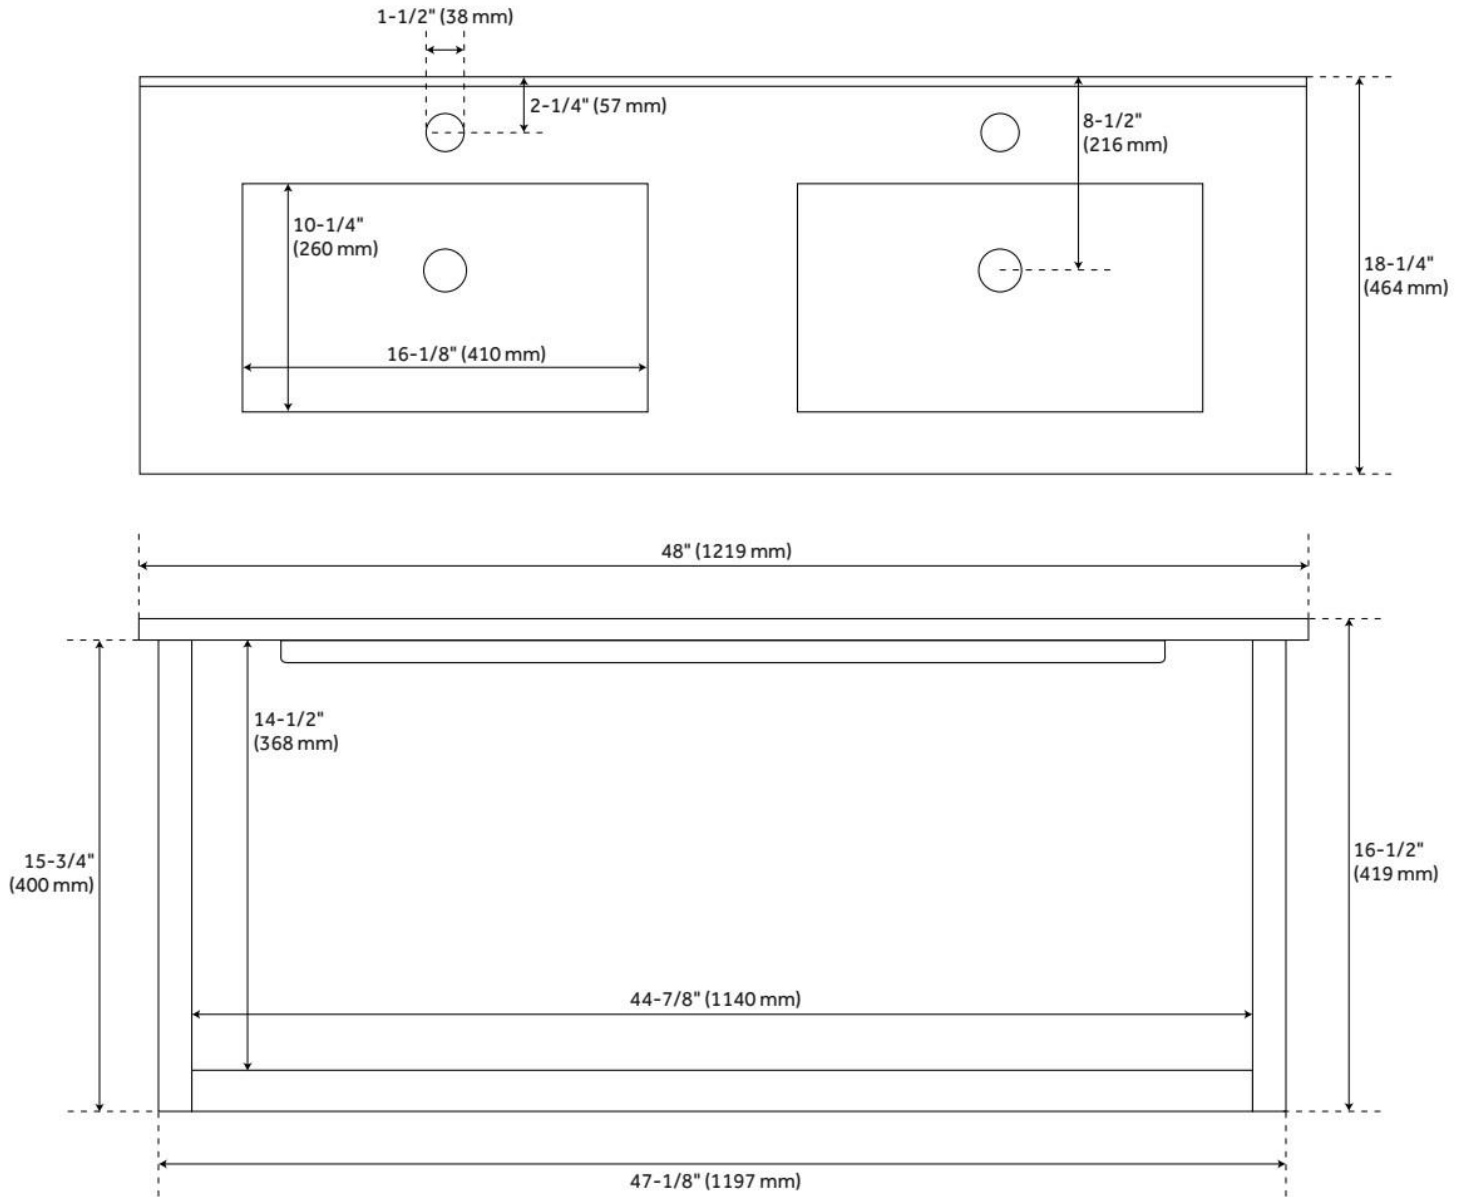

# 48" BISBEE WALL-MOUNT DOUBLE VANITY AND SINKS - MATTE WHITE WITH WARM OAK FRAME

SKU: 480836  
Code: SH480836

## ADDITIONAL FEATURES

- All dimensions are ( $\pm 1/2''$ ).
- Wood frame with engineered wood panels.
- [Wood finish samples available.](#)

REVISED 7/31/2024

# 48" BISBEE WALL-MOUNT DOUBLE VANITY AND SINKS - MATTE WHITE WITH WARM OAK FRAME

SKU: 480836  
Code: SH480836

REVISED 7/31/2024