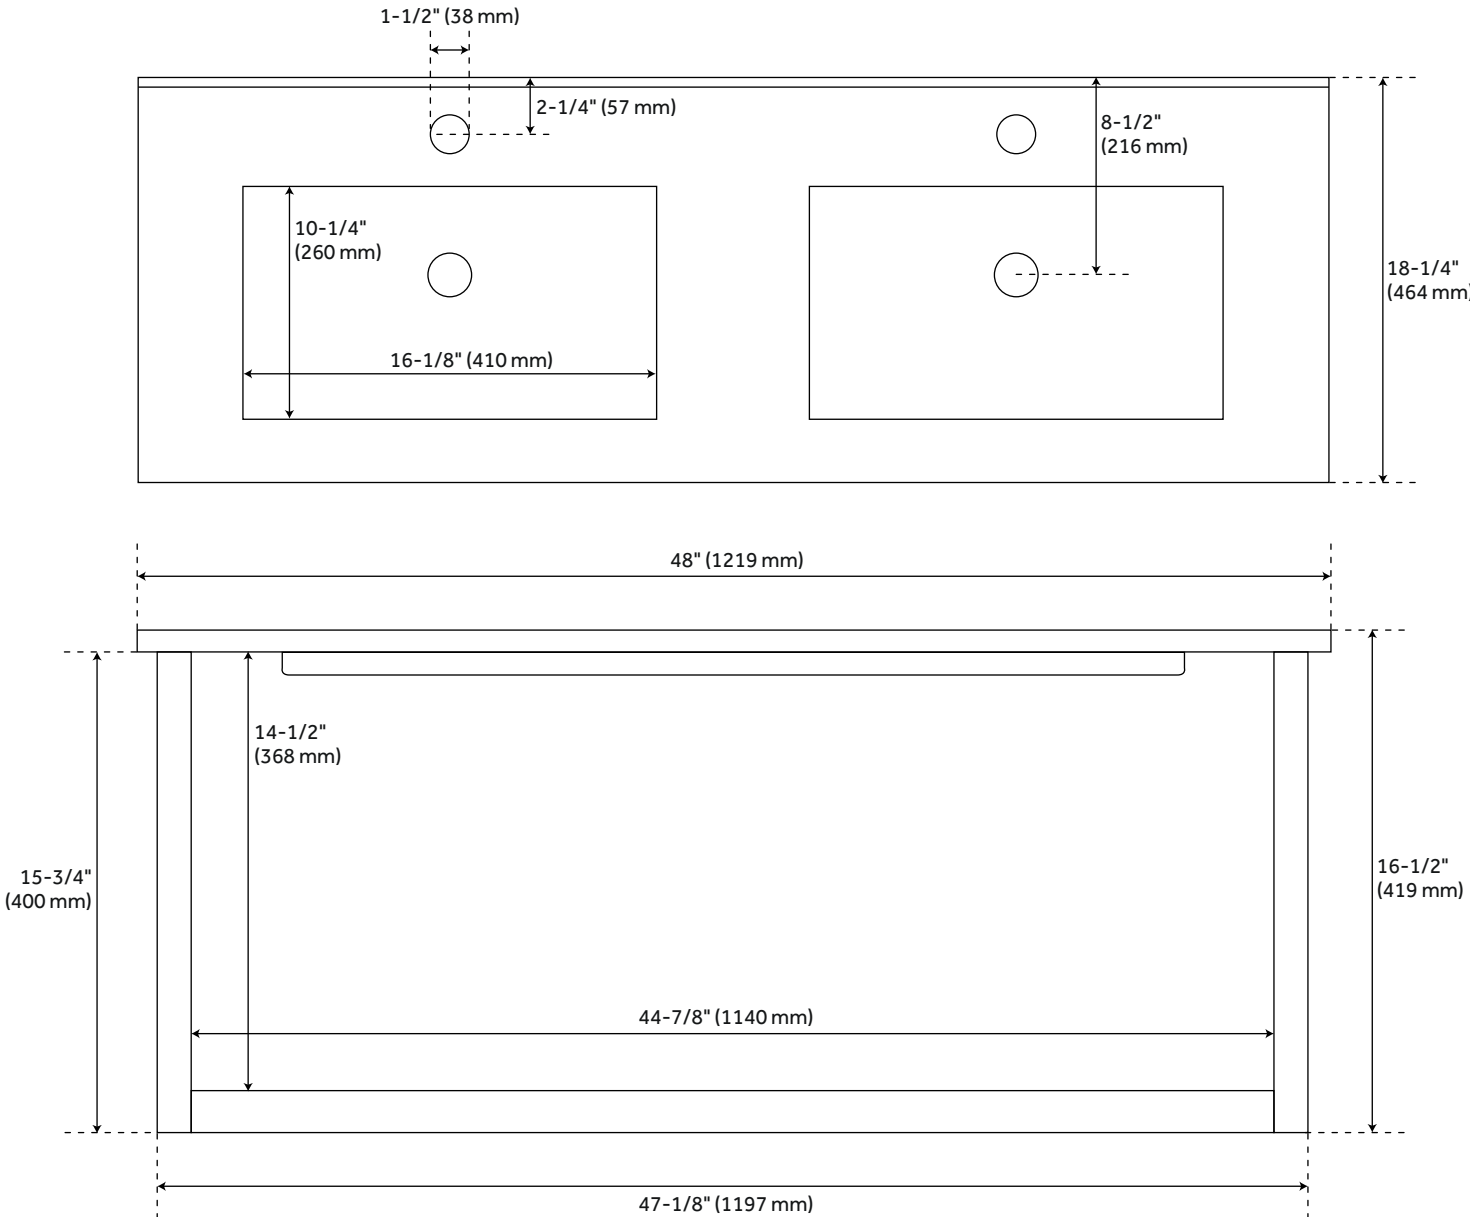

48" BISBEE WALL-MOUNT DOUBLE VANITY AND SINKS - MATTE WHITE WITH WARM OAK FRAME

SKU: 480836
Code: SH480836

FEATURES

Installation Type: Wall Mount
Features: Sink Included;Soft-Close Hinges
Product Finish: Matte White/Warm Oak
Material: Wood
Number of Drawers: 1
Width: 48"
Height: 16-1/2"
Depth: 18-1/4"
Assembly Required: Yes
Number of Basins: 2
Sink Installation: Integral
Vanity Top Options: White
Faucet Centers: Single-Hole
Basin Length: 16-1/8"
Basin Width: 10-1/4"
Water Depth To Overflow: 3"
Fits Drain Hole Size: 1-1/2"
Faucet Included: No
Vanity Top Material: Ceramic
Sink Material: Ceramic
Vanity Top Thickness: 3/4"
Water Depth to Rim: 4-3/4"
Size: 48 in
Sink Included: Yes
Sink Color: White
Basin Overflow: Yes
Vanity Top Included: Yes
Vanity Top Depth: 18-1/4"
Vanity Top Width: 48"
Backsplash: No
Mirror Included: No

REVISED 4/5/2023

48" BISBEE WALL-MOUNT DOUBLE VANITY AND SINKS - MATTE WHITE WITH WARM OAK FRAME

SKU: 480836
Code: SH480836

ADDITIONAL FEATURES

- All dimensions are ($\pm 1/2$ ").
- Wood frame with engineered wood panels.
- [Wood finish samples available.](#)

REVISED 4/5/2023

48" BISBEE WALL-MOUNT DOUBLE VANITY WITH SINKS - MATTE WHITE / WARM OAK FRAME

SKU: 480836

All dimensions and specifications are nominal and may vary. Use actual products for accuracy in critical situations.