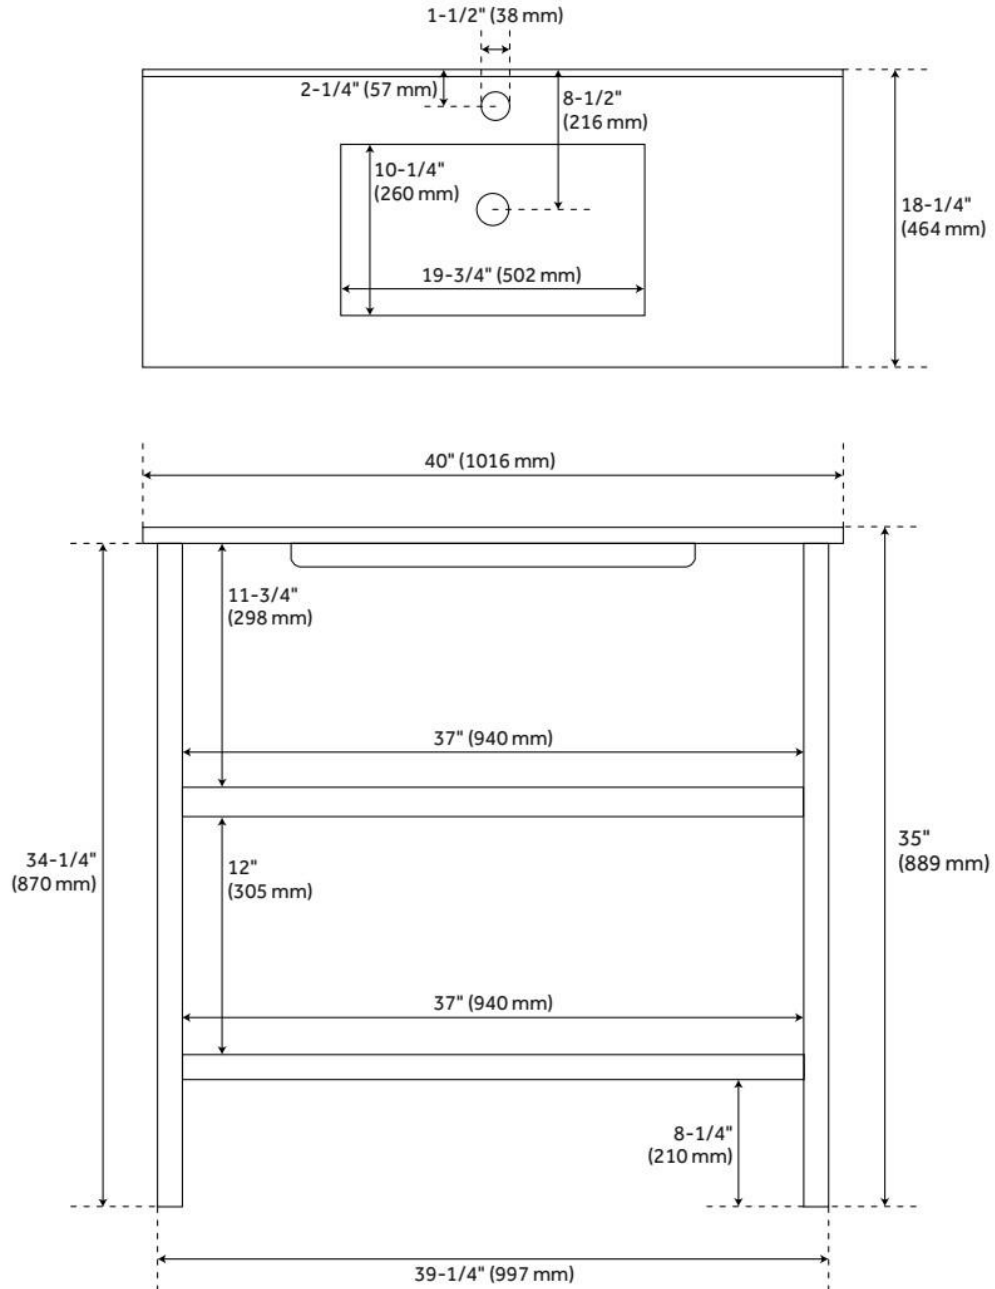

# 40" BISBEE CONSOLE VANITY AND SINK - MATTE WHITE WITH WARM OAK FRAME

SKU: 480838  
Code: SH480838

## FEATURES

Material: Wood  
Product Finish: Matte White/Warm Oak  
Number of Drawers: 1  
Soft-Close Hinges: Yes  
Soft-Close Slides: Yes  
Built-In Adjusters: Yes

## ADDITIONAL FEATURES

- All dimensions are ( $\pm 1/2''$ ).
- Wood frame with engineered wood panels.
- [Wood finish samples available.](#)

REVISED 8/5/2024

# 40" BISBEE CONSOLE VANITY AND SINK - MATTE WHITE WITH WARM OAK FRAME

SKU: 480838  
Code: SH480838

REVISED 8/5/2024