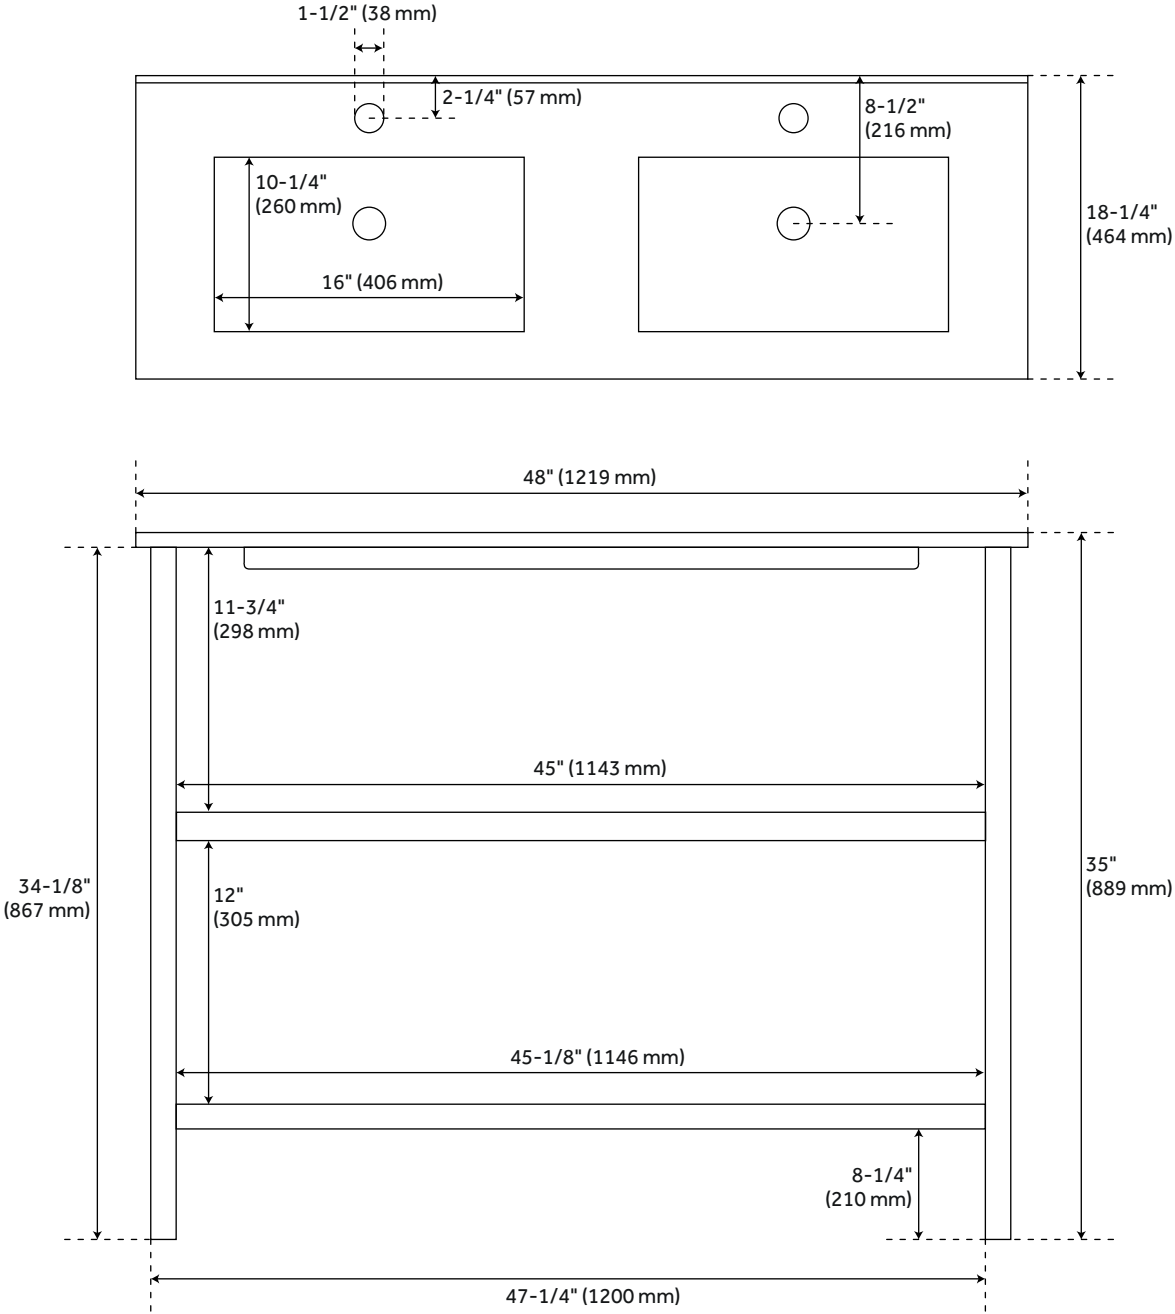

48" BISBEE CONSOLE DOUBLE VANITY AND SINKS - MATTE WHITE WITH WARM OAK FRAME

SKU: 480839
Code: SH480839

FEATURES

Installation Type: Freestanding
Features: Sink Included;Soft-Close Hinges
Product Finish: Matte White/Warm Oak
Material: Wood
Number of Drawers: 1
Width: 48"
Height: 35"
Depth: 18-1/4"
Assembly Required: Yes
Number of Basins: 2
Sink Installation: Integral
Vanity Top Options: White
Faucet Centers: Single-Hole
Basin Length: 16"
Basin Width: 10-1/4"
Water Depth To Overflow: 3"
Fits Drain Hole Size: 1-1/2"
Faucet Included: No
Vanity Top Material: Ceramic
Sink Material: Ceramic
Vanity Top Thickness: 3/4"
Water Depth to Rim: 4-3/4"
Sink Included: Yes
Sink Color: White
Basin Overflow: Yes
Vanity Top Included: Yes
Vanity Top Depth: 18-1/4"
Vanity Top Width: 48"
Backsplash: No
Mirror Included: No

REVISED 4/5/2023

48" BISBEE CONSOLE DOUBLE VANITY AND SINKS - MATTE WHITE WITH WARM OAK FRAME

SKU: 480839
Code: SH480839

ADDITIONAL FEATURES

- All dimensions are ($\pm 1/2$ ").
- Wood frame with engineered wood panels.
- [Wood finish samples available.](#)

REVISED 4/5/2023

48" BISBEE CONSOLE DOUBLE VANITY AND SINKS - MATTE WHITE / WARM OAK FRAME

SKU: 480839

All dimensions and specifications are nominal and may vary. Use actual products for accuracy in critical situations.