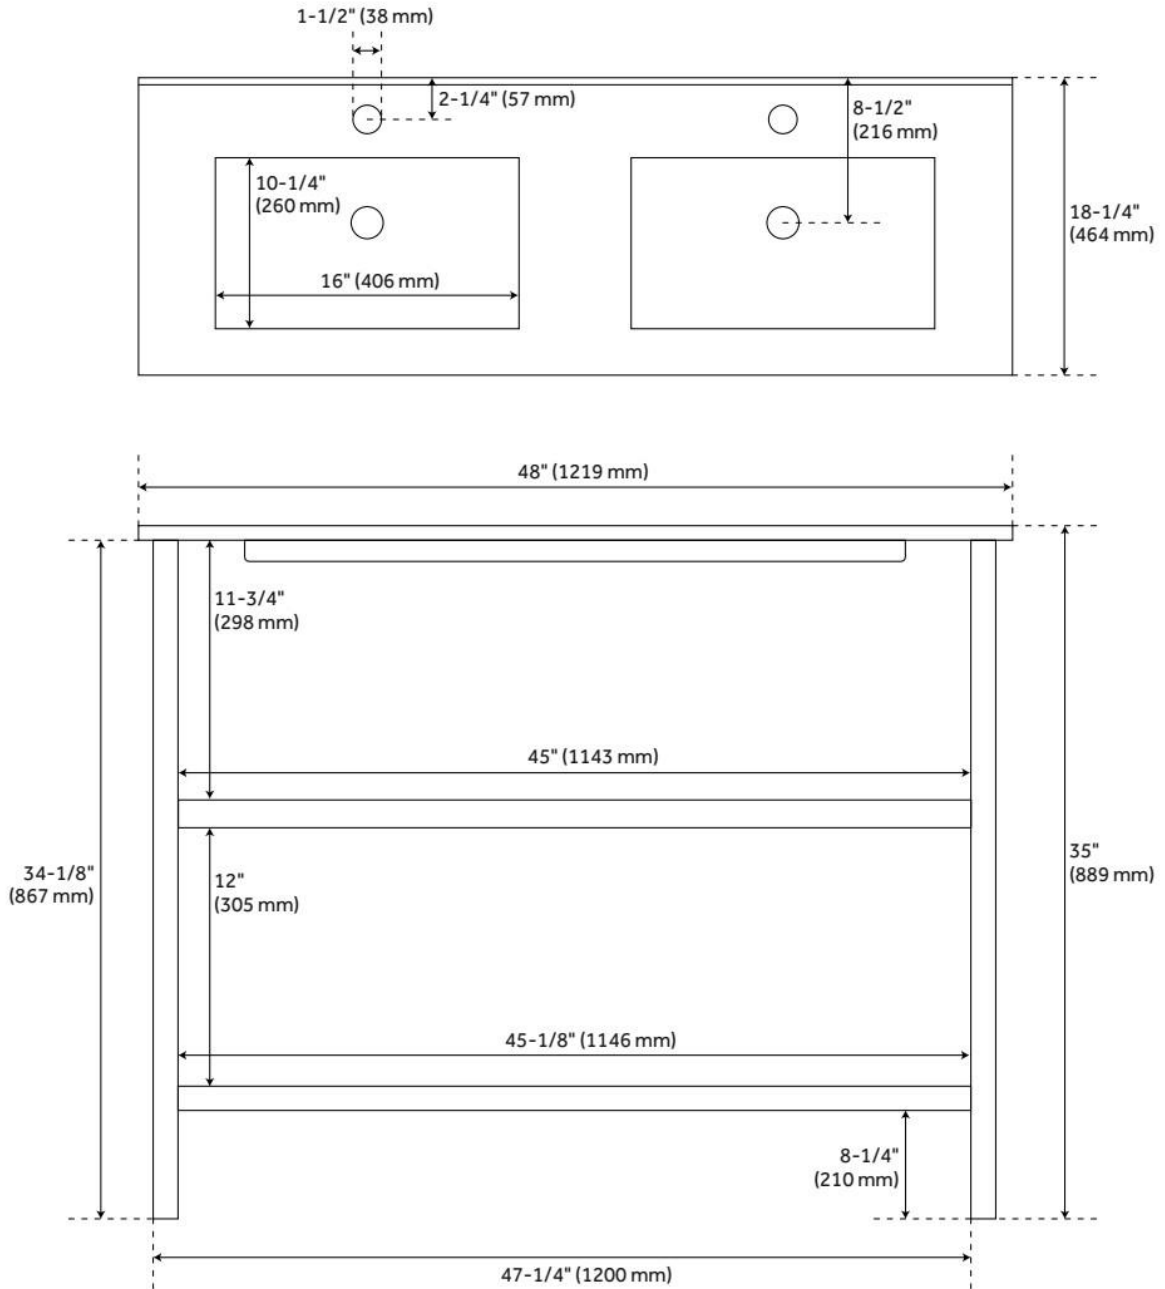

48" BISBEE CONSOLE DOUBLE VANITY AND SINKS - MATTE WHITE WITH WARM OAK FRAME

SKU: 480839
Code: SH480839

FEATURES

Material: Wood
Product Finish: Matte White/Warm Oak
Number of Drawers: 1
Soft-Close Hinges: Yes
Soft-Close Slides: Yes
Built-In Adjusters: Yes

ADDITIONAL FEATURES

- All dimensions are ($\pm 1/2''$).
- Wood frame with engineered wood panels.
- [Wood finish samples available.](#)

REVISED 8/7/2024

48" BISBEE CONSOLE DOUBLE VANITY AND SINKS - MATTE WHITE WITH WARM OAK FRAME

SKU: 480839
Code: SH480839

REVISED 8/7/2024