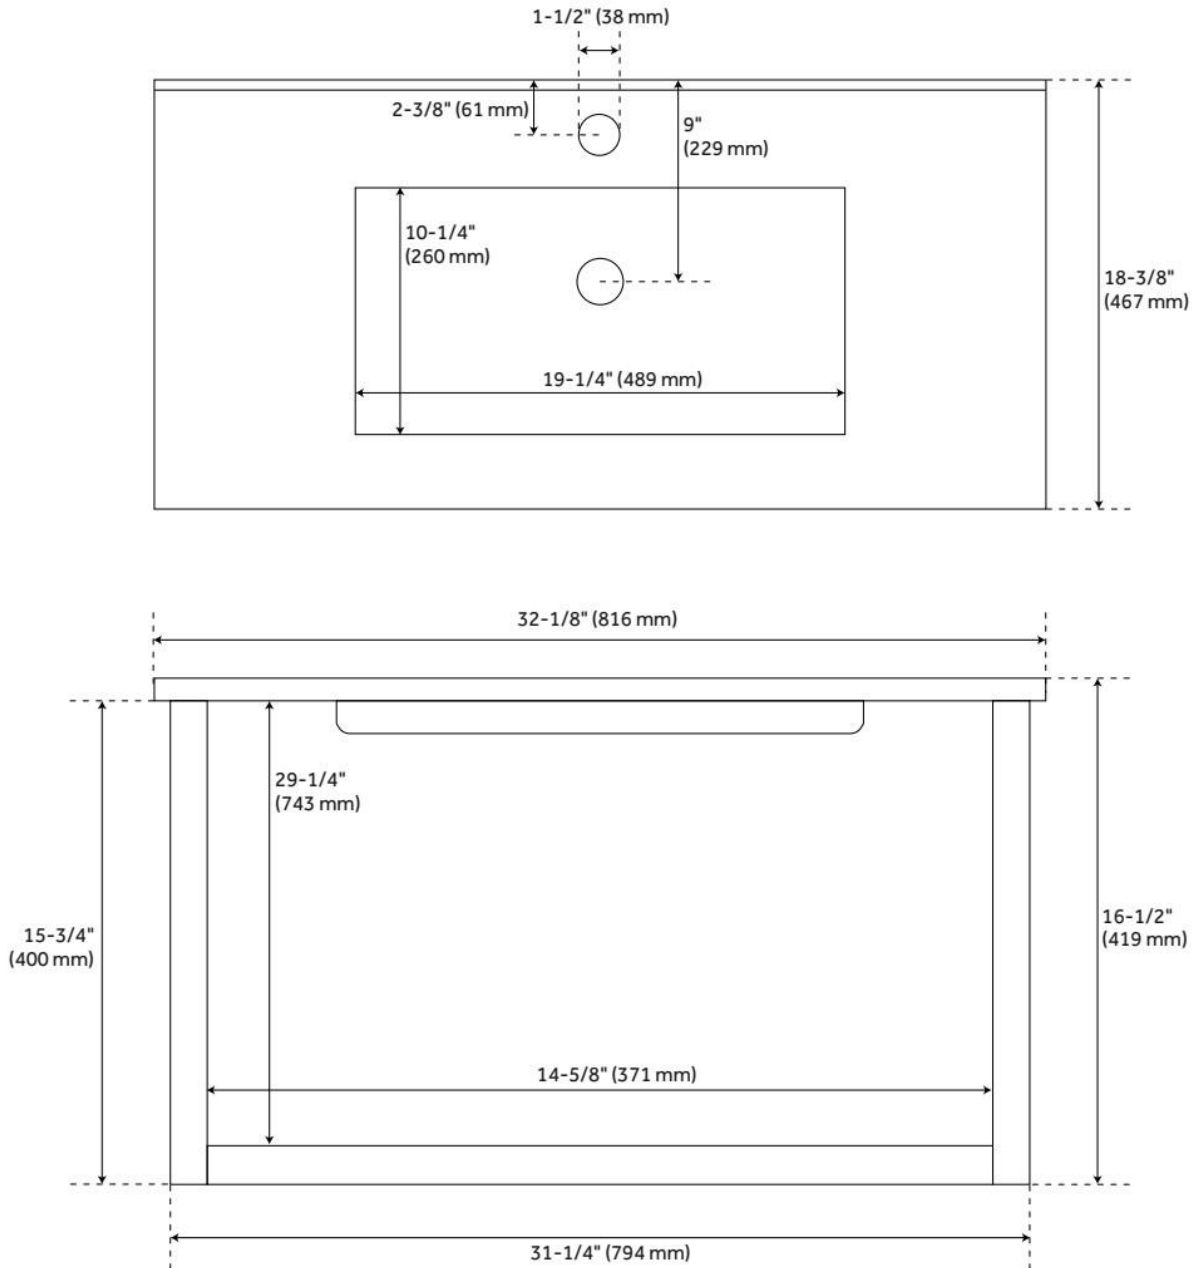

# 32" BISBEE WALL-MOUNT VANITY AND SINK - SAGE GREEN WITH WARM OAK FRAME

SKU: 480840  
Code: SH480840

## FEATURES

Material: Wood  
Product Finish: Sage Green/Warm Oak  
Number of Drawers: 1  
Soft-Close Hinges: Yes  
Soft-Close Slides: Yes  
Built-In Adjusters: No

## ADDITIONAL FEATURES

- All dimensions are ( $\pm 1/2''$ ).
- Wood frame with engineered wood panels.
- [Wood finish samples available.](#)

REVISED 8/7/2024

# 32" BISBEE WALL-MOUNT VANITY AND SINK - SAGE GREEN WITH WARM OAK FRAME

SKU: 480840  
Code: SH480840

REVISED 8/7/2024