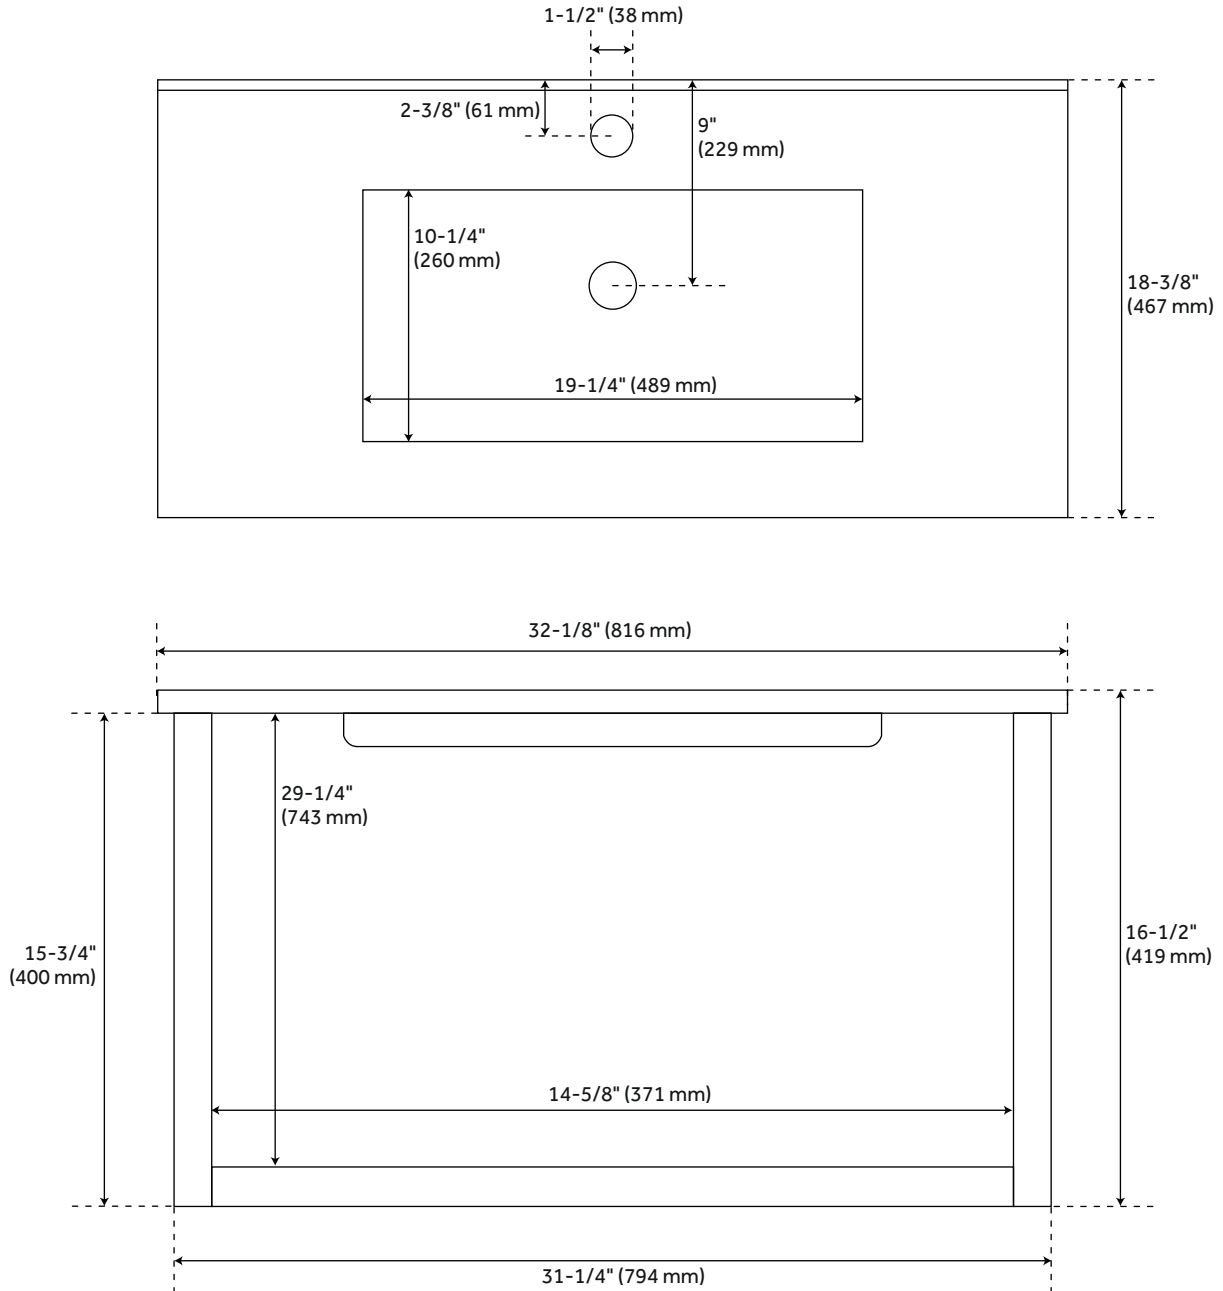

## FEATURES

Installation Type: Wall Mount  
Features: Sink Included;Soft-Close Hinges  
Product Finish: Sage Green/Warm Oak  
Material: Wood  
Number of Drawers: 1  
Width: 32-1/8"  
Height: 16-1/2"  
Depth: 18-3/8"  
Assembly Required: Yes  
Number of Basins: 1  
Sink Installation: Integral  
Vanity Top Options: White  
Faucet Centers: Single-Hole  
Basin Length: 19-1/4"  
Basin Width: 10-1/4"  
Water Depth To Overflow: 2-3/4"  
Fits Drain Hole Size: 1-1/2"  
Faucet Included: No  
Vanity Top Material: Ceramic  
Sink Material: Ceramic  
Vanity Top Thickness: 3/4"  
Water Depth to Rim: 4-1/2"  
Size: 32 in  
Sink Included: Yes  
Sink Color: White  
Basin Overflow: Yes  
Vanity Top Included: Yes  
Vanity Top Depth: 18-3/8"  
Vanity Top Width: 32-1/8"  
Backsplash: No  
Mirror Included: No

# 32" BISBEE WALL-MOUNT VANITY AND SINK - SAGE GREEN WITH WARM OAK FRAME

SKU: 480840  
Code: SH480840

## ADDITIONAL FEATURES

- All dimensions are ( $\pm 1/2$ ").
- Wood frame with engineered wood panels.
- [Wood finish samples available.](#)

REVISED 4/5/2023

# 32" BISBEE WALL-MOUNT VANITY AND SINK - SAGE GREEN WITH WARM OAK FRAME

SKU: 480840

All dimensions and specifications are nominal and may vary. Use actual products for accuracy in critical situations.