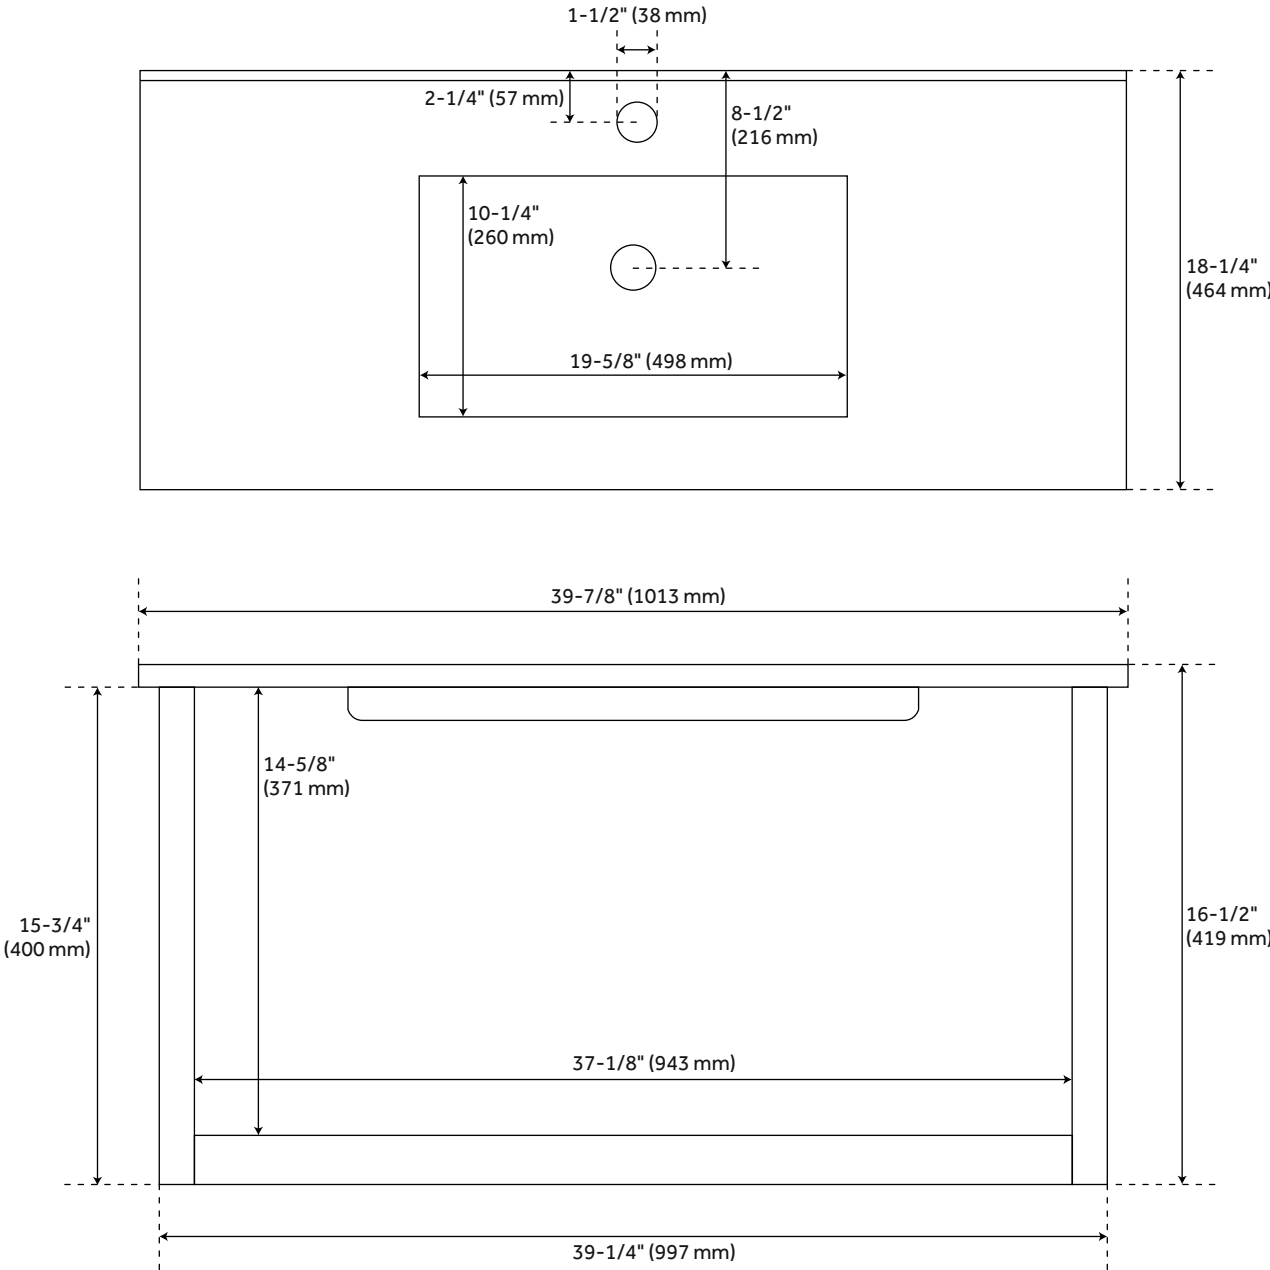

## FEATURES

Installation Type: Wall Mount  
Features: Sink Included;Soft-Close Hinges  
Product Finish: Sage Green/Warm Oak  
Material: Wood  
Number of Drawers: 1  
Width: 39-7/8"  
Height: 16-1/2"  
Depth: 18-1/4"  
Assembly Required: Yes  
Number of Basins: 1  
Sink Installation: Integral  
Vanity Top Options: White  
Faucet Centers: Single-Hole  
Basin Length: 19-5/8"  
Basin Width: 10-1/4"  
Water Depth To Overflow: 3"  
Fits Drain Hole Size: 1-1/2"  
Faucet Included: No  
Vanity Top Material: Ceramic  
Sink Material: Ceramic  
Vanity Top Thickness: 3/4"  
Water Depth to Rim: 4-3/4"  
Size: 40 in  
Sink Included: Yes  
Sink Color: White  
Basin Overflow: Yes  
Vanity Top Included: Yes  
Vanity Top Depth: 18-1/4"  
Vanity Top Width: 39-7/8"  
Backsplash: No  
Mirror Included: No

# 40" BISBEE WALL-MOUNT VANITY AND SINK - SAGE GREEN WITH WARM OAK FRAME

SKU: 480841  
Code: SH480841

## ADDITIONAL FEATURES

- All dimensions are ( $\pm 1/2$ ").
- Wood frame with engineered wood panels.
- [Wood finish samples available.](#)

REVISED 4/5/2023

# 40" BISBEE WALL-MOUNT VANITY AND SINK - SAGE GREEN WITH WARM OAK FRAME

SKU: 480841

All dimensions and specifications are nominal and may vary. Use actual products for accuracy in critical situations.