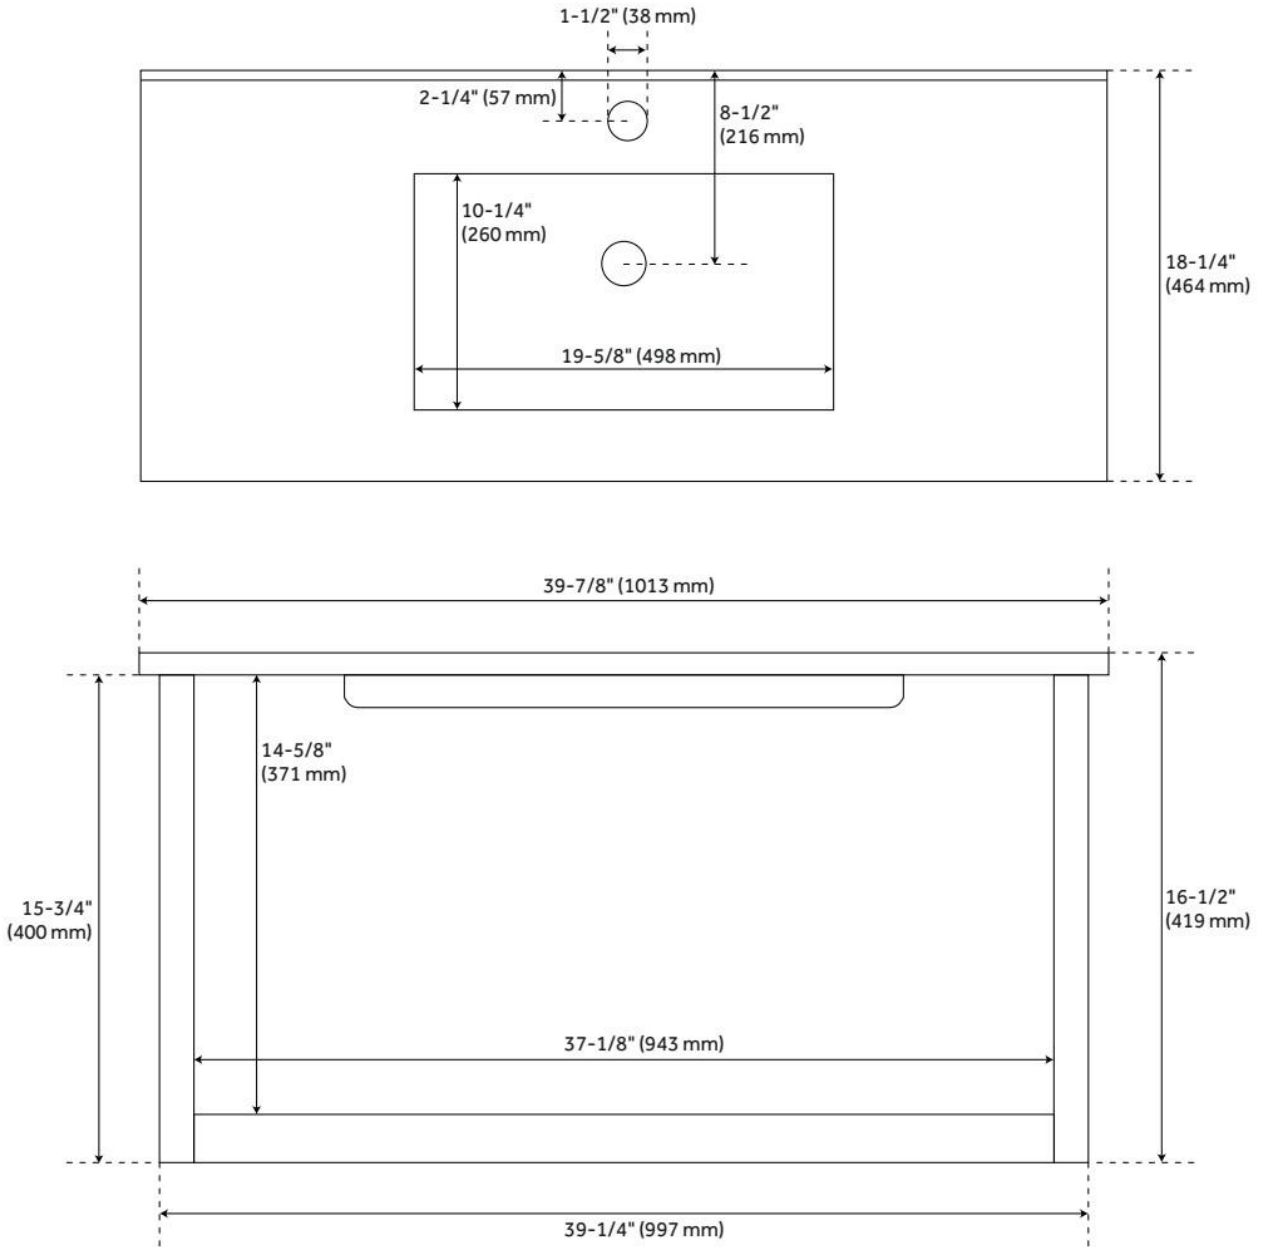

40" BISBEE WALL-MOUNT VANITY AND SINK - SAGE GREEN WITH WARM OAK FRAME

SKU: 480841
Code: SH480841

FEATURES

Material: Wood
Product Finish: Sage Green/Warm Oak
Number of Drawers: 1
Soft-Close Hinges: Yes
Soft-Close Slides: Yes
Built-In Adjusters: No

ADDITIONAL FEATURES

- All dimensions are ($\pm 1/2''$).
- Wood frame with engineered wood panels.
- [Wood finish samples available.](#)

REVISED 8/8/2024

40" BISBEE WALL-MOUNT VANITY AND SINK - SAGE GREEN WITH WARM OAK FRAME

SKU: 480841
Code: SH480841

REVISED 8/8/2024