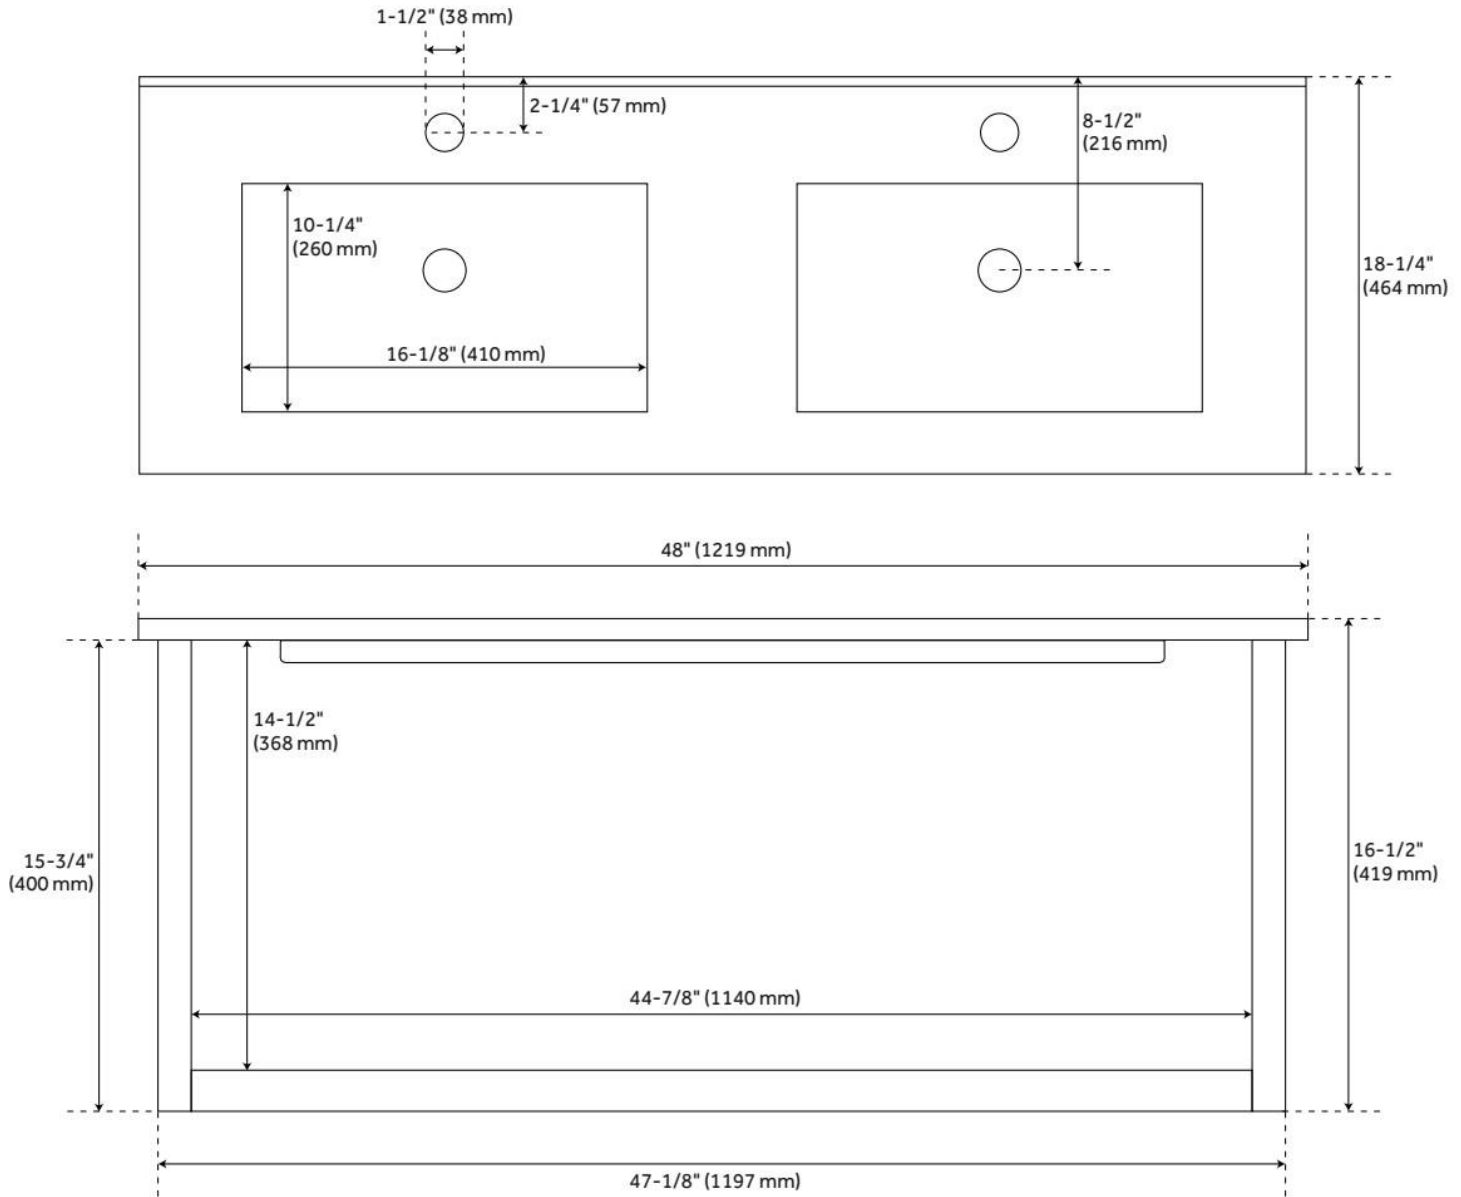

48" BISBEE WALL-MOUNT DOUBLE VANITY AND SINKS - SAGE GREEN WITH WARM OAK FRAME

SKU: 480842
Code: SH480842

FEATURES

Material: Wood
Product Finish: Sage Green/Warm Oak
Number of Drawers: 1
Soft-Close Hinges: Yes
Soft-Close Slides: Yes
Built-In Adjusters: No

ADDITIONAL FEATURES

- All dimensions are ($\pm 1/2''$).
- Wood frame with engineered wood panels.
- [Wood finish samples available.](#)

REVISED 8/5/2024

48" BISBEE WALL-MOUNT DOUBLE VANITY AND SINKS - SAGE GREEN WITH WARM OAK FRAME

SKU: 480842
Code: SH480842

REVISED 8/5/2024