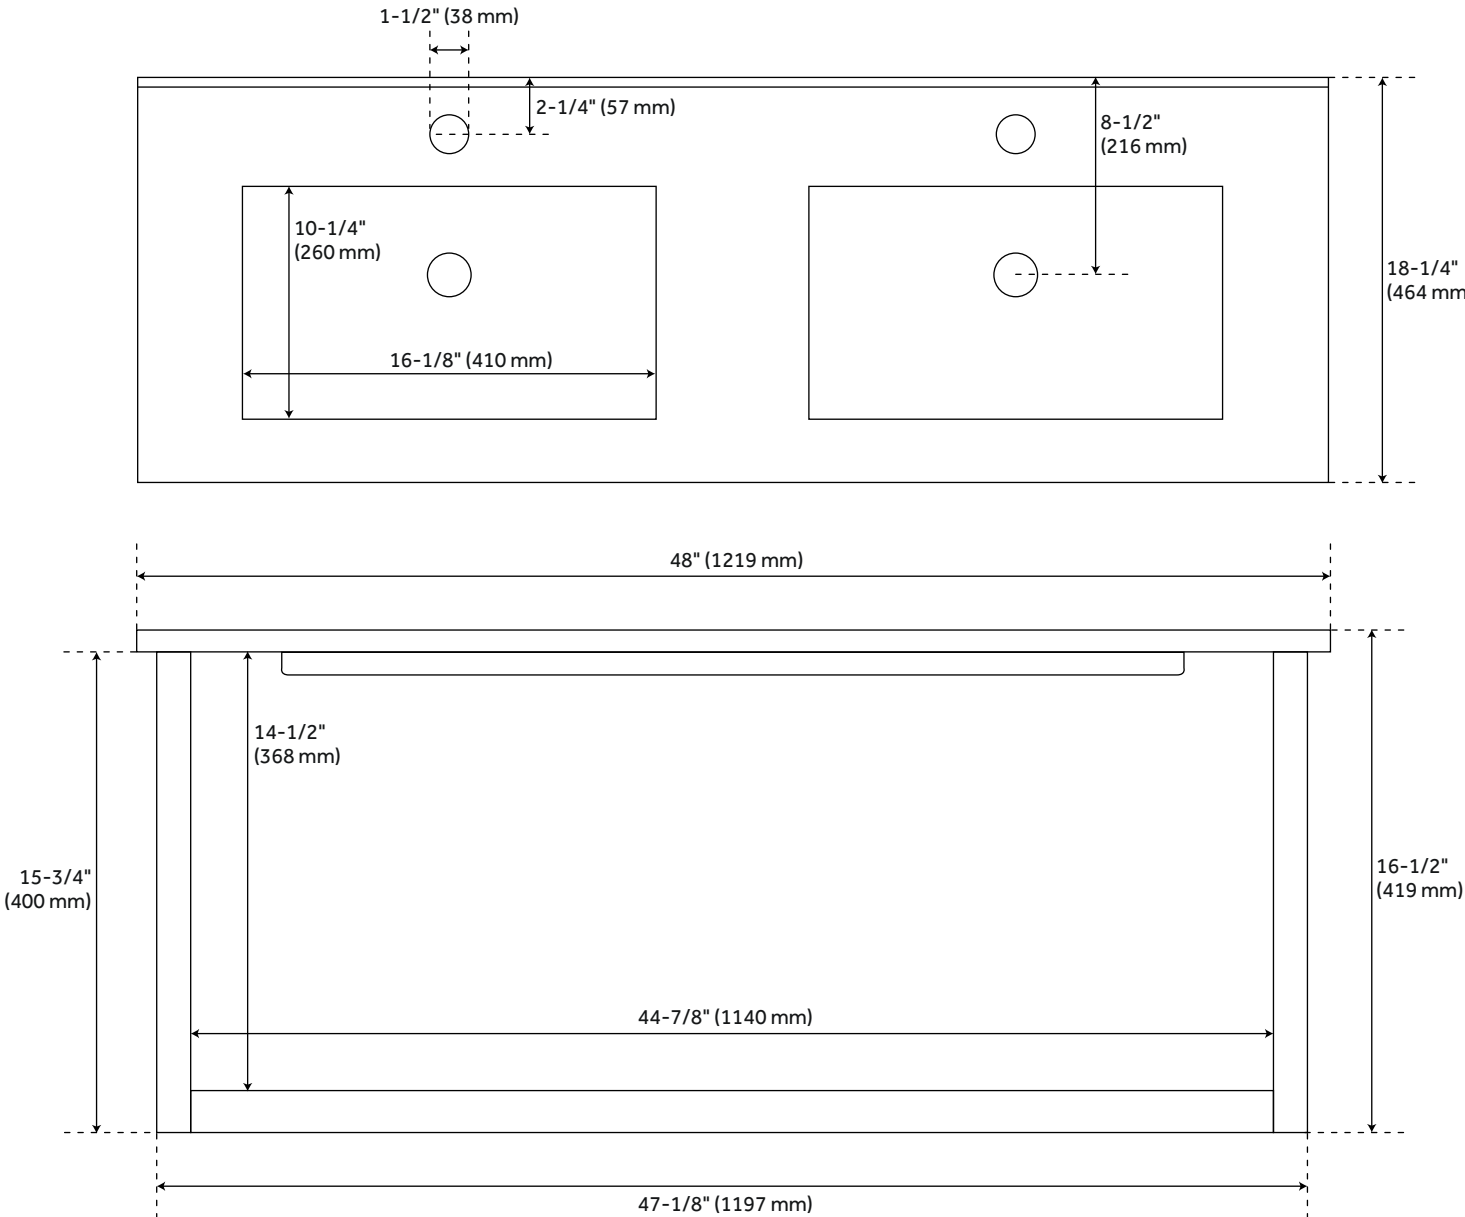

48" BISBEE WALL-MOUNT DOUBLE VANITY AND SINKS - SAGE GREEN WITH WARM OAK FRAME

SKU: 480842
Code: SH480842

FEATURES

Installation Type: Wall Mount
Features: Sink Included;Soft-Close Hinges
Product Finish: Sage Green/Warm Oak
Material: Wood
Number of Drawers: 1
Width: 48"
Height: 16-1/2"
Depth: 18-1/4"
Assembly Required: Yes
Number of Basins: 2
Sink Installation: Integral
Vanity Top Options: White
Faucet Centers: Single-Hole
Basin Length: 16-1/8"
Basin Width: 10-1/4"
Water Depth To Overflow: 3"
Fits Drain Hole Size: 1-1/2"
Faucet Included: No
Vanity Top Material: Ceramic
Sink Material: Ceramic
Vanity Top Thickness: 3/4"
Water Depth to Rim: 4-3/4"
Size: 48 in
Sink Included: Yes
Sink Color: White
Basin Overflow: Yes
Vanity Top Included: Yes
Vanity Top Depth: 18-1/4"
Vanity Top Width: 48"
Backsplash: No
Mirror Included: No

REVISED 4/5/2023

48" BISBEE WALL-MOUNT DOUBLE VANITY AND SINKS - SAGE GREEN WITH WARM OAK FRAME

SKU: 480842
Code: SH480842

ADDITIONAL FEATURES

- All dimensions are ($\pm 1/2$ ").
- Wood frame with engineered wood panels.
- [Wood finish samples available.](#)

REVISED 4/5/2023

48" BISBEE WALL-MOUNT DOUBLE VANITY AND SINKS - SAGE GREEN / WARM OAK FRAME

SKU: 480842

All dimensions and specifications are nominal and may vary. Use actual products for accuracy in critical situations.