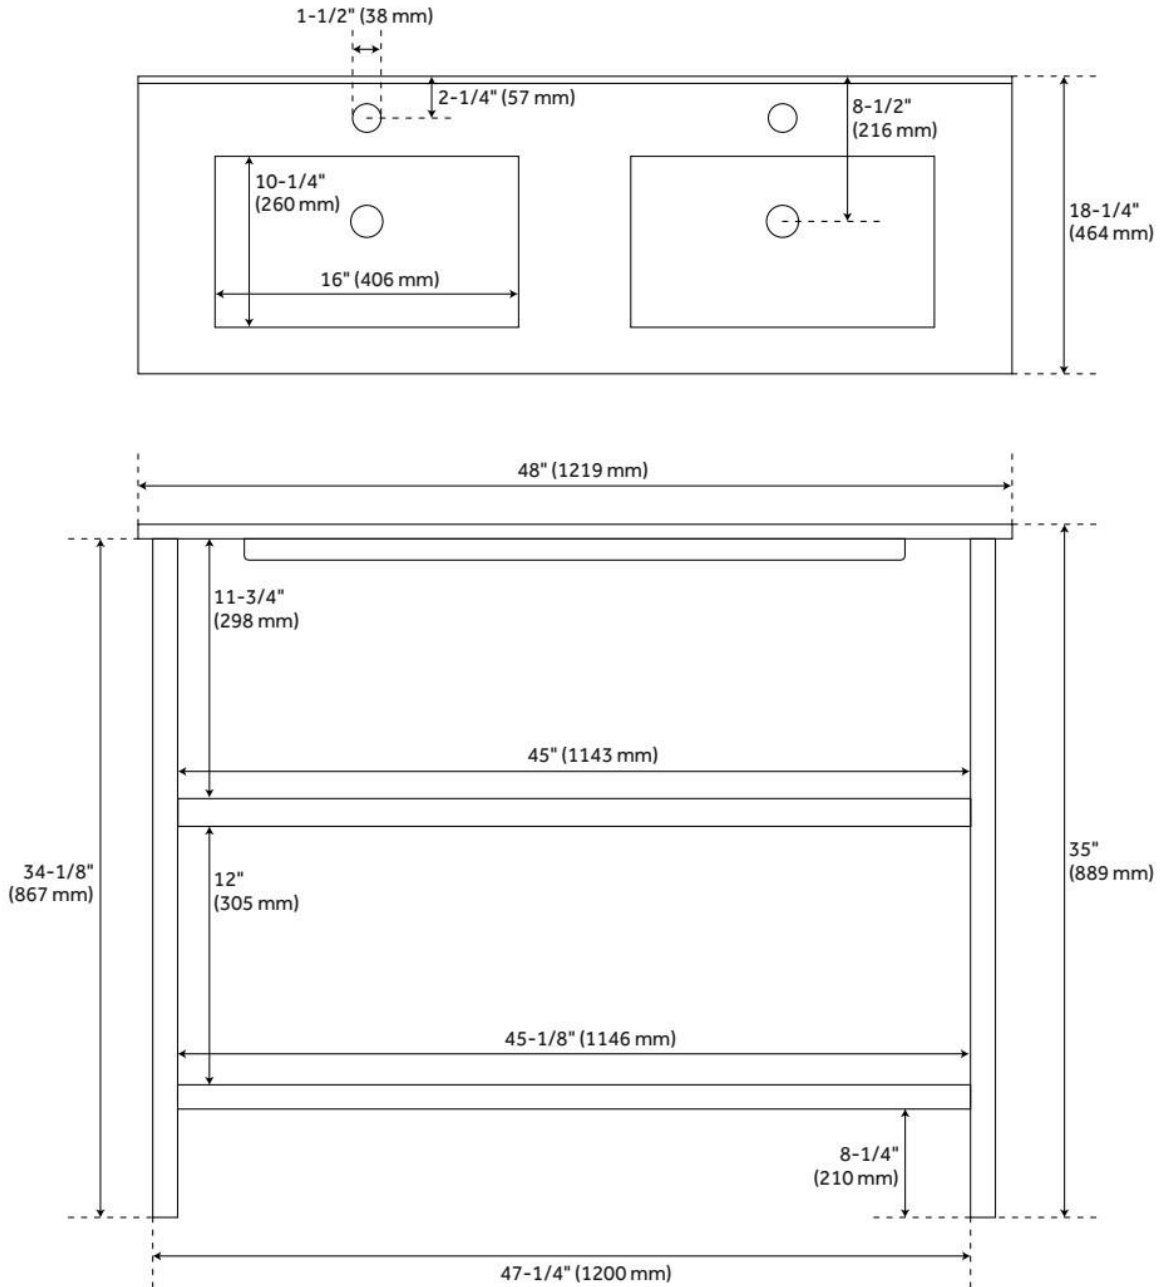

# 48" BISBEE CONSOLE DOUBLE VANITY AND SINKS - SAGE GREEN WITH WARM OAK FRAME

SKU: 480845  
Code: SH480845

## FEATURES

Material: Wood  
Product Finish: Sage Green/Warm Oak  
Number of Drawers: 1  
Soft-Close Hinges: Yes  
Soft-Close Slides: Yes  
Built-In Adjusters: Yes

## ADDITIONAL FEATURES

- All dimensions are ( $\pm 1/2''$ ).
- Wood frame with engineered wood panels.
- [Wood finish samples available.](#)

REVISED 8/5/2024

# 48" BISBEE CONSOLE DOUBLE VANITY AND SINKS - SAGE GREEN WITH WARM OAK FRAME

SKU: 480845  
Code: SH480845

REVISED 8/5/2024