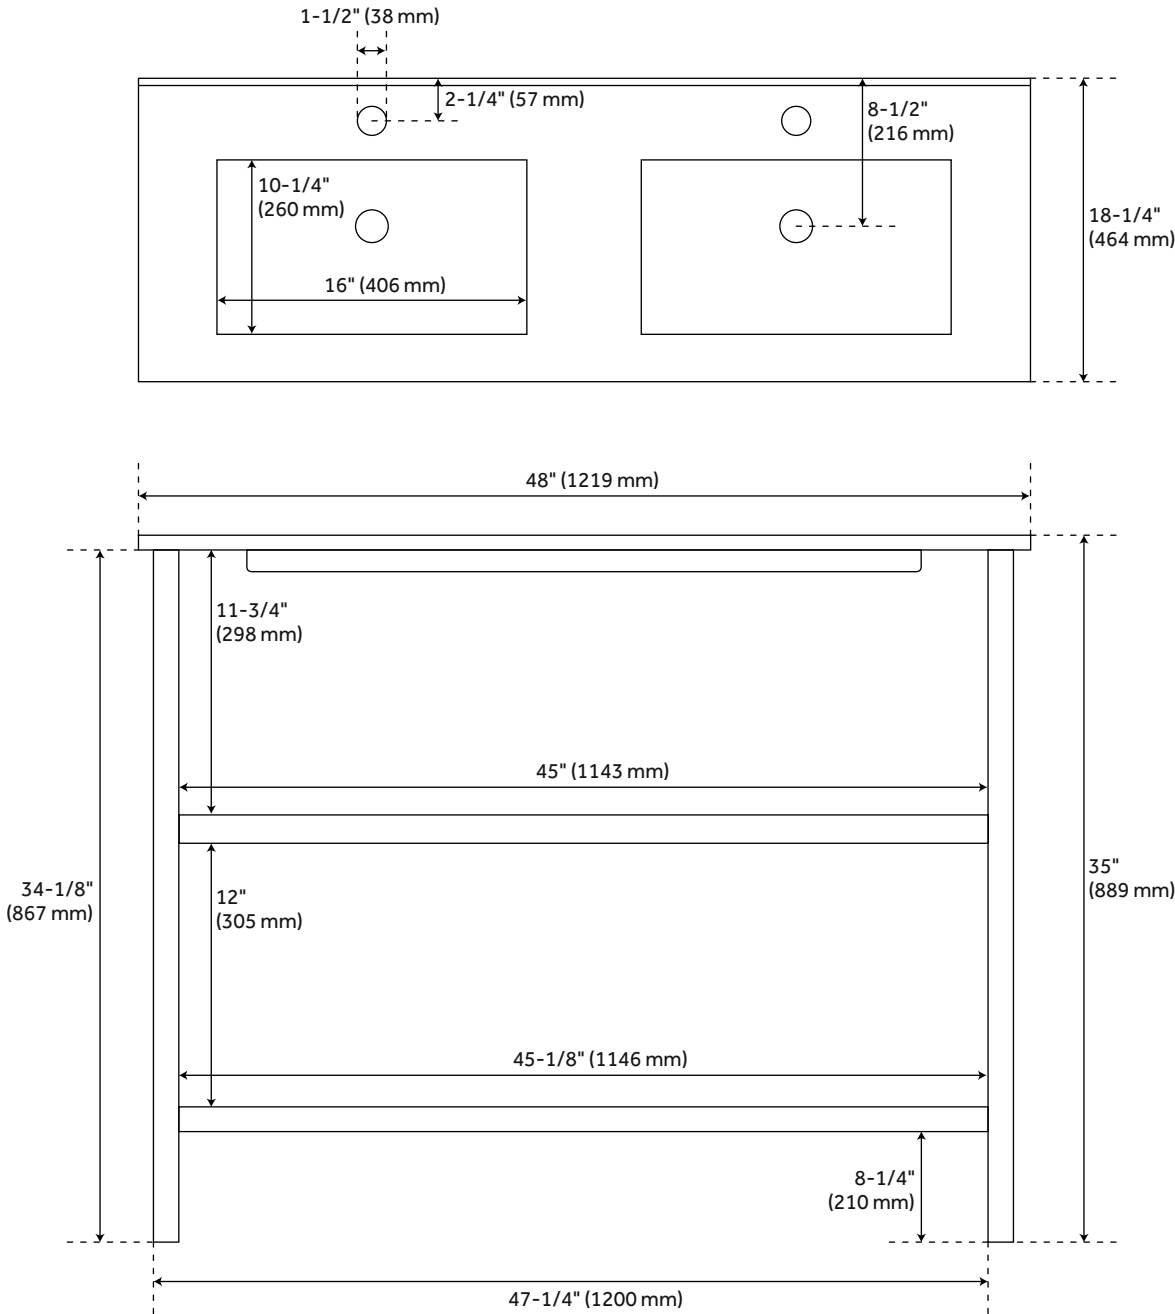

## FEATURES

Installation Type: Freestanding  
Features: Sink Included;Soft-Close Hinges  
Product Finish: Sage Green/Warm Oak  
Material: Wood  
Number of Drawers: 1  
Width: 48"  
Height: 35"  
Depth: 18-1/4"  
Assembly Required: Yes  
Number of Basins: 2  
Sink Installation: Integral  
Vanity Top Options: White  
Faucet Centers: Single-Hole  
Basin Length: 16"  
Basin Width: 10-1/4"  
Water Depth To Overflow: 3"  
Fits Drain Hole Size: 1-1/2"  
Faucet Included: No  
Vanity Top Material: Ceramic  
Sink Material: Ceramic  
Vanity Top Thickness: 3/4"  
Water Depth to Rim: 4-3/4"  
Sink Included: Yes  
Sink Color: White  
Basin Overflow: Yes  
Vanity Top Included: Yes  
Vanity Top Depth: 18-1/4"  
Vanity Top Width: 48"  
Backsplash: No  
Mirror Included: No

# 48" BISBEE CONSOLE DOUBLE VANITY AND SINKS - SAGE GREEN WITH WARM OAK FRAME

SKU: 480845  
Code: SH480845

## ADDITIONAL FEATURES

- All dimensions are ( $\pm 1/2$ ").
- Wood frame with engineered wood panels.
- [Wood finish samples available.](#)

REVISED 4/5/2023

# 48" BISBEE CONSOLE DOUBLE VANITY AND SINKS - SAGE GREEN / WARM OAK FRAME

SKU: 480845

All dimensions and specifications are nominal and may vary. Use actual products for accuracy in critical situations.