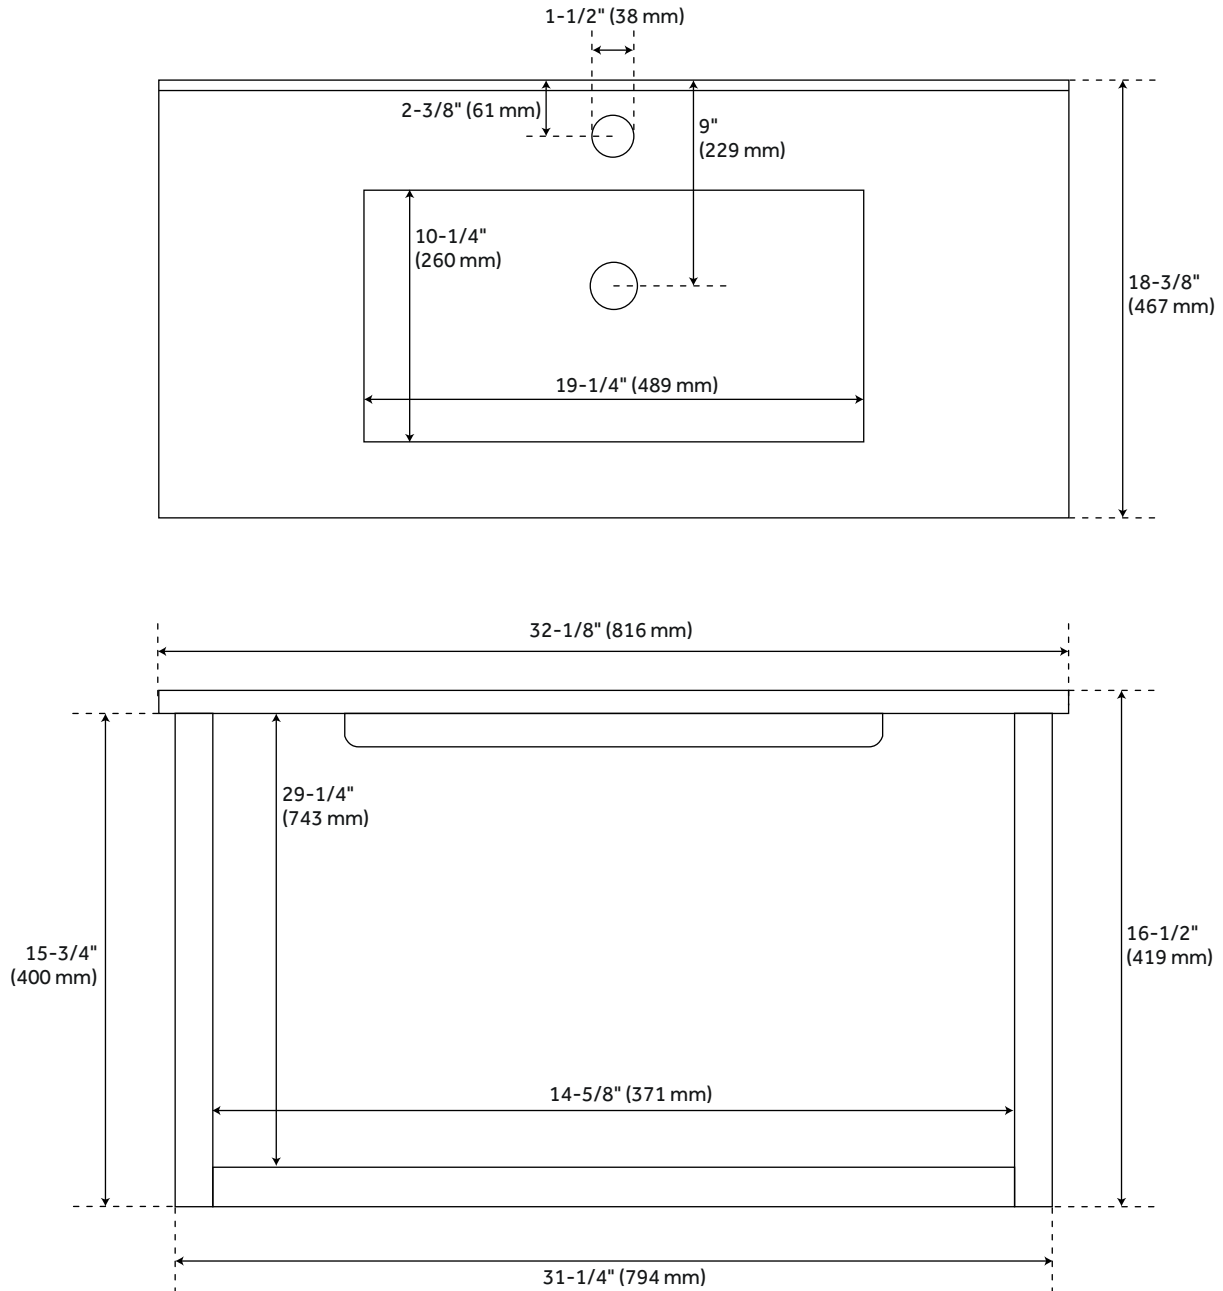

32" BISBEE WALL-MOUNT VANITY AND SINK - MUTED GRAY WITH WARM OAK FRAME

SKU: 480846
Code: SH480846

FEATURES

Installation Type: Wall Mount
Features: Sink Included;Soft-Close Hinges
Product Finish: Muted Gray/Warm Oak
Material: Wood
Number of Drawers: 1
Width: 32-1/8"
Height: 16-1/2"
Depth: 18-3/8"
Assembly Required: Yes
Number of Basins: 1
Sink Installation: Integral
Vanity Top Options: White
Faucet Centers: Single-Hole
Basin Length: 19-1/4"
Basin Width: 10-1/4"
Water Depth To Overflow: 2-3/4"
Fits Drain Hole Size: 1-1/2"
Faucet Included: No
Vanity Top Material: Ceramic
Sink Material: Ceramic
Vanity Top Thickness: 3/4"
Water Depth to Rim: 4-1/2"
Size: 32 in
Sink Included: Yes
Sink Color: White
Basin Overflow: Yes
Vanity Top Included: Yes
Vanity Top Depth: 18-3/8"
Vanity Top Width: 32-1/8"
Backsplash: No
Mirror Included: No

REVISED 4/5/2023

32" BISBEE WALL-MOUNT VANITY AND SINK - MUTED GRAY WITH WARM OAK FRAME

SKU: 480846
Code: SH480846

ADDITIONAL FEATURES

- All dimensions are ($\pm 1/2$ ").
- Wood frame with engineered wood panels.
- [Wood finish samples available.](#)

REVISED 4/5/2023

32" BISBEE WALL-MOUNT VANITY AND SINK - MUTED GRAY / WARM OAK FRAME

SKU: 480846

All dimensions and specifications are nominal and may vary. Use actual products for accuracy in critical situations.