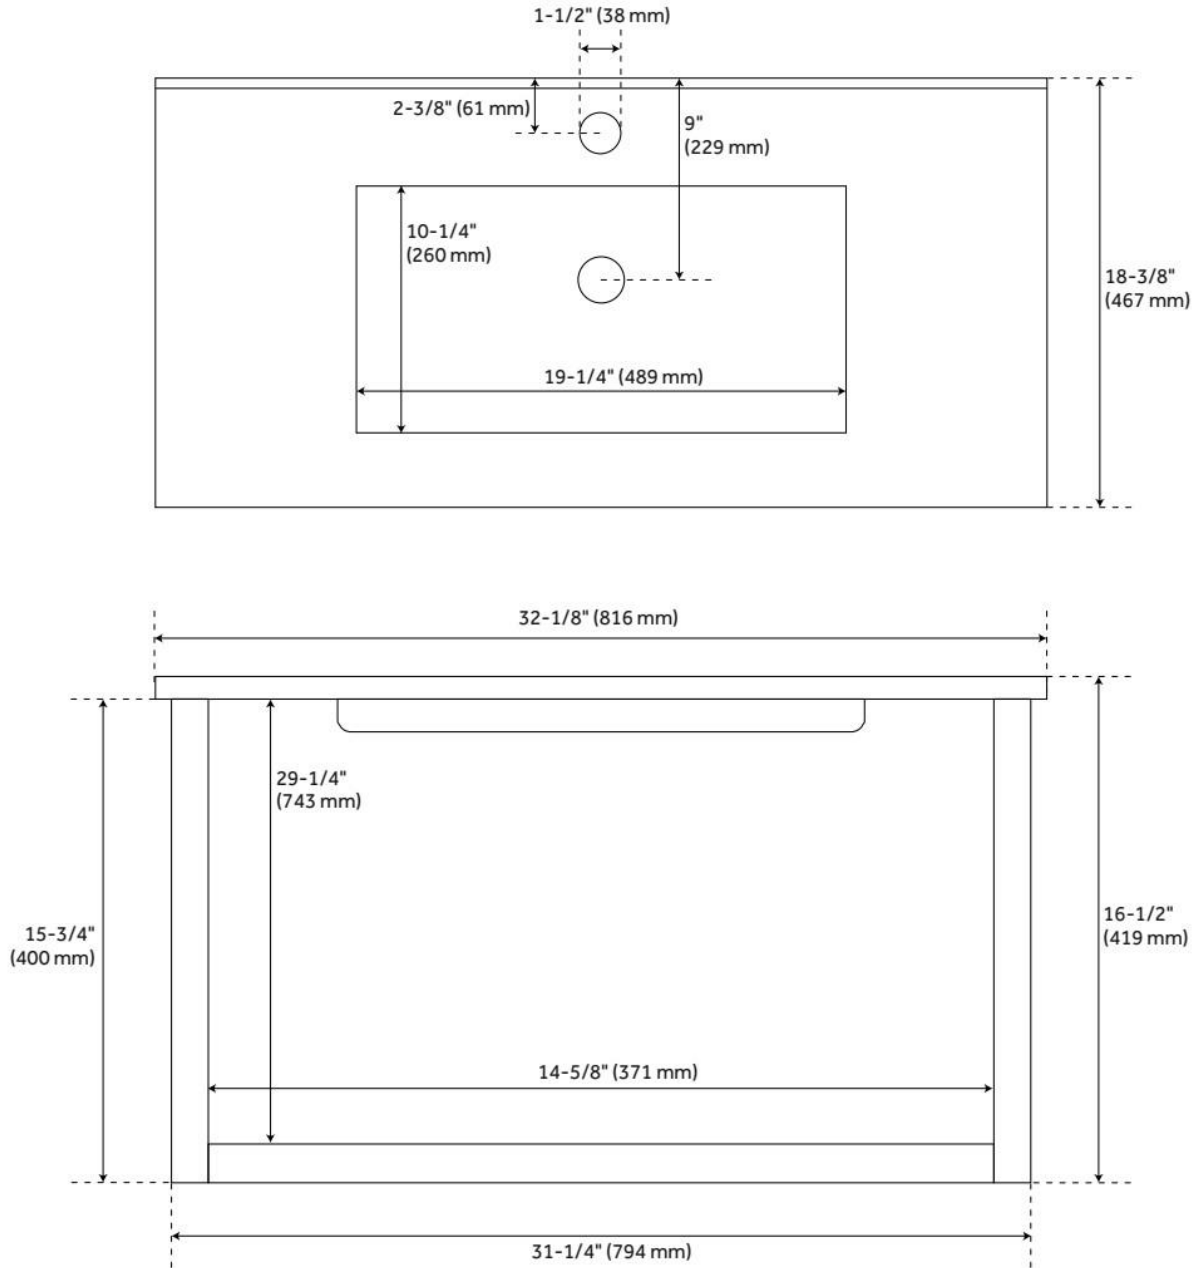

32" BISBEE WALL-MOUNT VANITY AND SINK - MUTED GRAY WITH WARM OAK FRAME

SKU: 480846
Code: SH480846

FEATURES

Material: Wood
Product Finish: Muted Gray/Warm Oak
Number of Drawers: 1
Soft-Close Hinges: Yes
Soft-Close Slides: Yes
Built-In Adjusters: No

ADDITIONAL FEATURES

- All dimensions are ($\pm 1/2''$).
- Wood frame with engineered wood panels.
- [Wood finish samples available.](#)

REVISED 8/8/2024

32" BISBEE WALL-MOUNT VANITY AND SINK - MUTED GRAY WITH WARM OAK FRAME

SKU: 480846
Code: SH480846

REVISED 8/8/2024