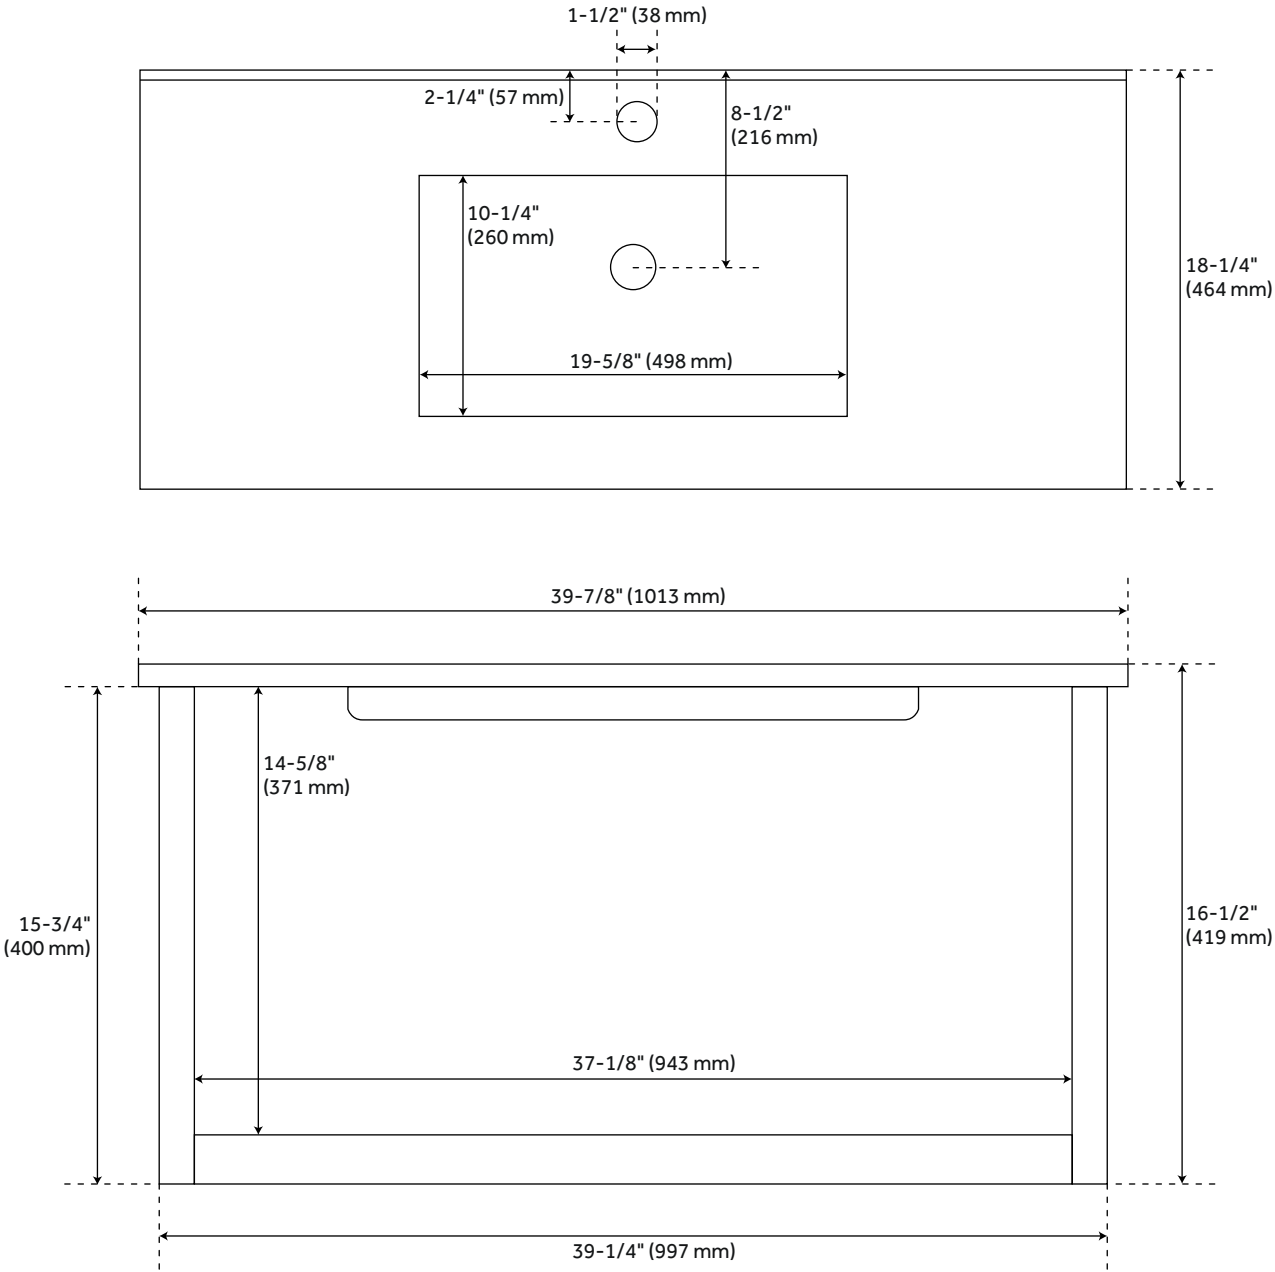

40" BISBEE WALL-MOUNT VANITY AND SINK - MUTED GRAY WITH WARM OAK FRAME

SKU: 480847
Code: SH480847

FEATURES

Installation Type: Wall Mount
Features: Sink Included;Soft-Close Hinges
Product Finish: Muted Gray/Warm Oak
Material: Wood
Number of Drawers: 1
Width: 39-7/8"
Height: 16-1/2"
Depth: 18-1/4"
Assembly Required: Yes
Number of Basins: 1
Sink Installation: Integral
Vanity Top Options: White
Faucet Centers: Single-Hole
Basin Length: 19-5/8"
Basin Width: 10-1/4"
Water Depth To Overflow: 3"
Fits Drain Hole Size: 1-1/2"
Faucet Included: No
Vanity Top Material: Ceramic
Sink Material: Ceramic
Vanity Top Thickness: 3/4"
Water Depth to Rim: 4-3/4"
Size: 40 in
Sink Included: Yes
Sink Color: White
Basin Overflow: Yes
Vanity Top Included: Yes
Vanity Top Depth: 18-1/4"
Vanity Top Width: 39-7/8"
Backsplash: No
Mirror Included: No

REVISED 4/5/2023

40" BISBEE WALL-MOUNT VANITY AND SINK - MUTED GRAY WITH WARM OAK FRAME

SKU: 480847
Code: SH480847

ADDITIONAL FEATURES

- All dimensions are ($\pm 1/2$ ").
- Wood frame with engineered wood panels.
- [Wood finish samples available.](#)

REVISED 4/5/2023

40" BISBEE WALL-MOUNT VANITY AND SINK - MUTED GRAY / WARM OAK FRAME

SKU: 480847

All dimensions and specifications are nominal and may vary. Use actual products for accuracy in critical situations.