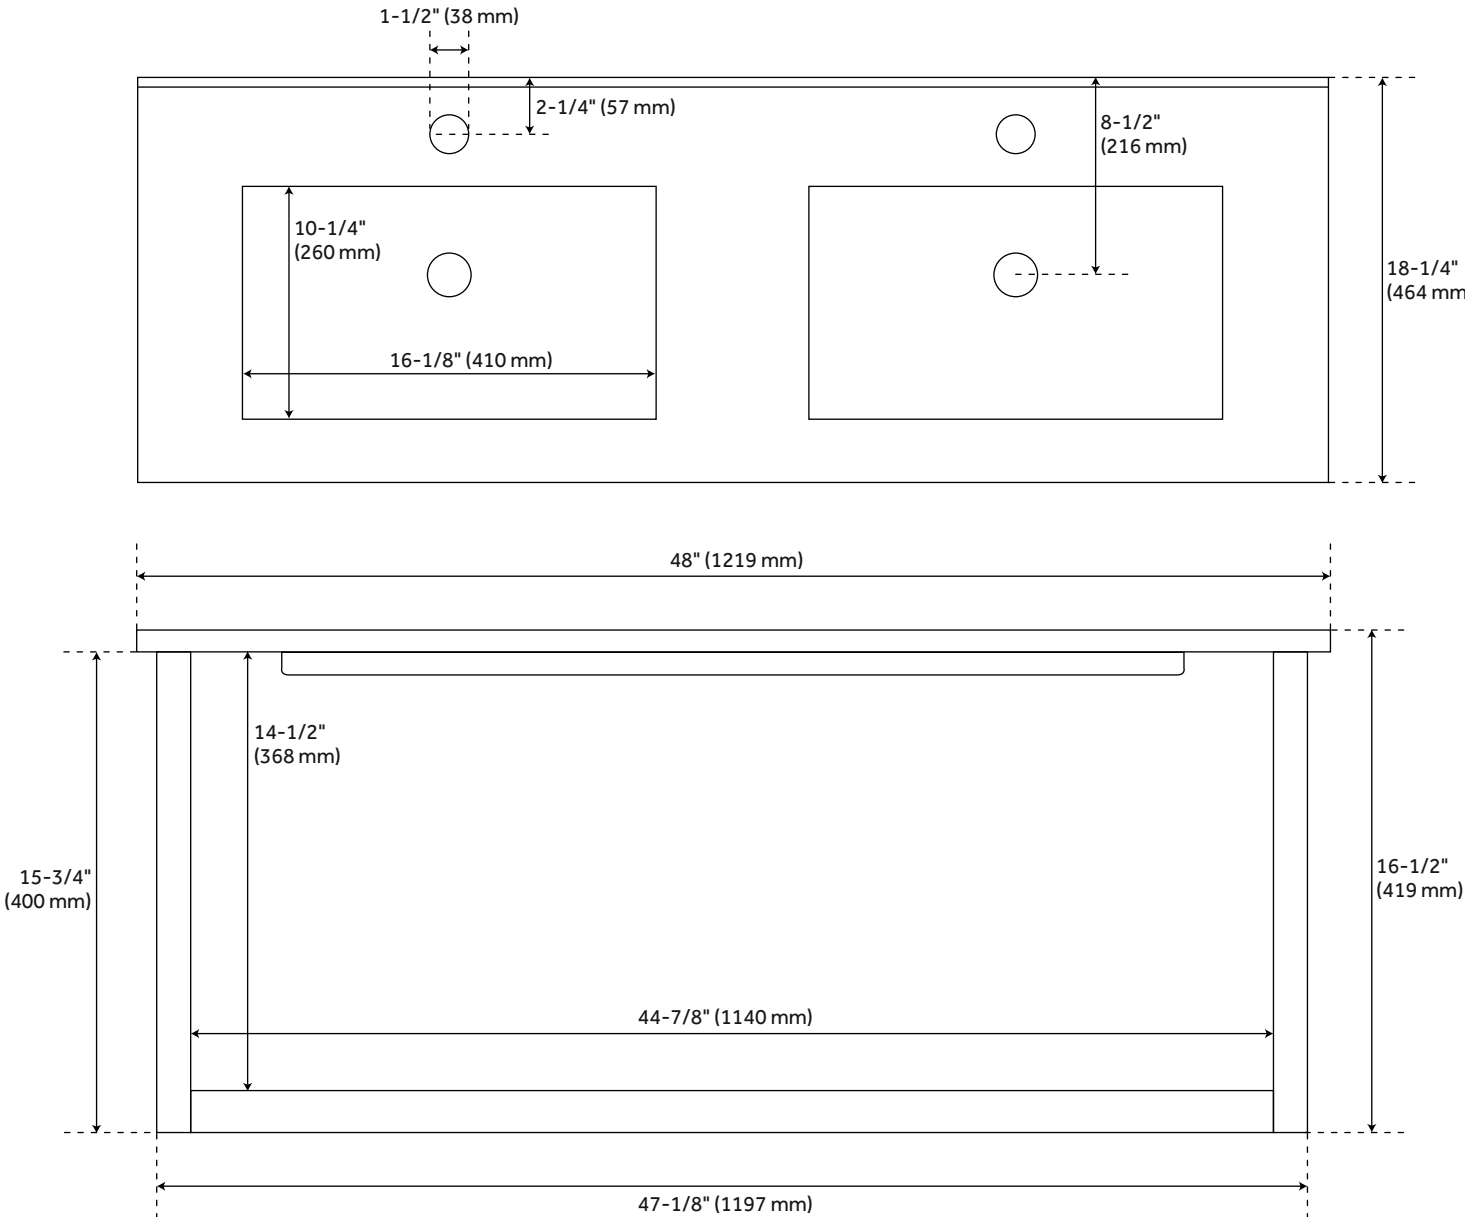

48" BISBEE WALL-MOUNT DOUBLE VANITY AND SINKS - MUTED GRAY WITH WARM OAK FRAME

SKU: 480848
Code: SH480848

FEATURES

Installation Type: Wall Mount
Features: Sink Included;Soft-Close Hinges
Product Finish: Muted Gray/Warm Oak
Material: Wood
Number of Drawers: 1
Width: 48"
Height: 16-1/2"
Depth: 18-1/4"
Assembly Required: Yes
Number of Basins: 2
Sink Installation: Integral
Vanity Top Options: White
Faucet Centers: Single-Hole
Basin Length: 16-1/8"
Basin Width: 10-1/4"
Water Depth To Overflow: 3"
Fits Drain Hole Size: 1-1/2"
Faucet Included: No
Vanity Top Material: Ceramic
Sink Material: Ceramic
Vanity Top Thickness: 3/4"
Water Depth to Rim: 4-3/4"
Size: 48 in
Sink Included: Yes
Sink Color: White
Basin Overflow: Yes
Vanity Top Included: Yes
Vanity Top Depth: 18-1/4"
Vanity Top Width: 48"
Backsplash: No
Mirror Included: No

REVISED 4/5/2023

48" BISBEE WALL-MOUNT DOUBLE VANITY AND SINKS - MUTED GRAY WITH WARM OAK FRAME

SKU: 480848
Code: SH480848

ADDITIONAL FEATURES

- All dimensions are ($\pm 1/2$ ").
- Wood frame with engineered wood panels.
- [Wood finish samples available.](#)

REVISED 4/5/2023

48" BISBEE WALL-MOUNT DOUBLE VANITY AND SINKS - MUTED GRAY / WARM OAK FRAME

SKU: 480848

All dimensions and specifications are nominal and may vary. Use actual products for accuracy in critical situations.