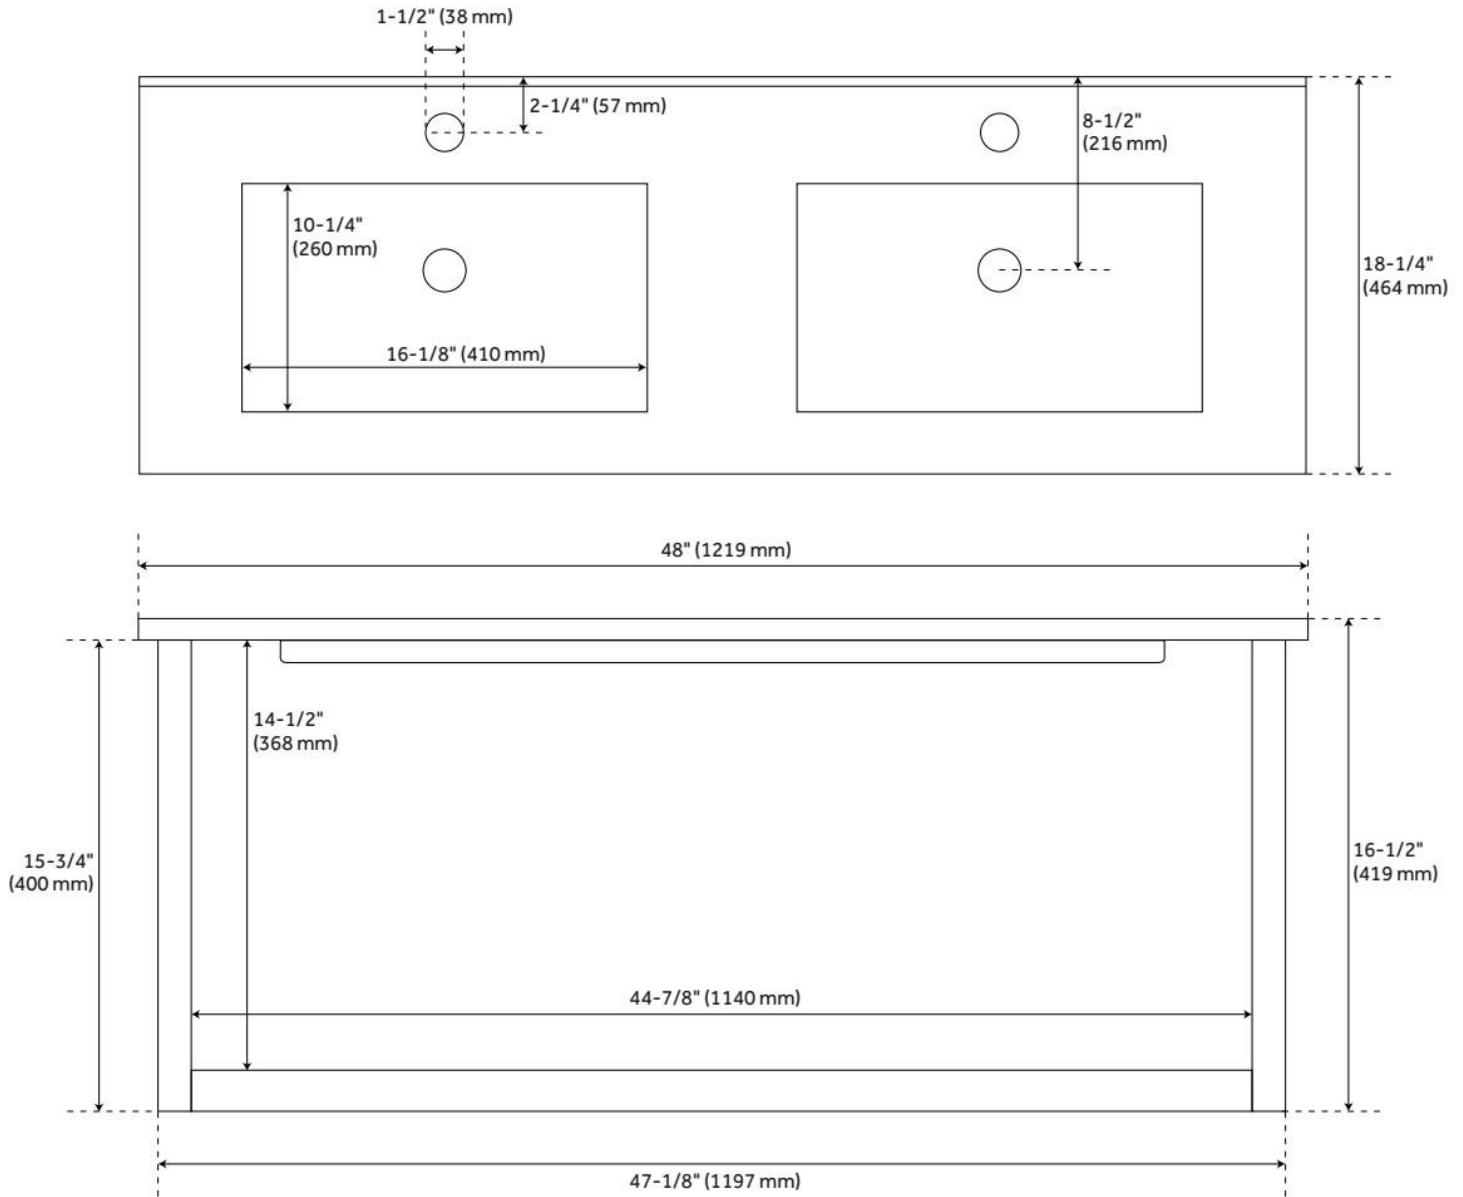

# 48" BISBEE WALL-MOUNT DOUBLE VANITY AND SINKS - MUTED GRAY WITH WARM OAK FRAME

SKU: 480848  
Code: SH480848

## ADDITIONAL FEATURES

- All dimensions are ( $\pm 1/2''$ ).
- Wood frame with engineered wood panels.
- [Wood finish samples available.](#)

REVISED 8/7/2024

# 48" BISBEE WALL-MOUNT DOUBLE VANITY AND SINKS - MUTED GRAY WITH WARM OAK FRAME

SKU: 480848  
Code: SH480848

REVISED 8/7/2024