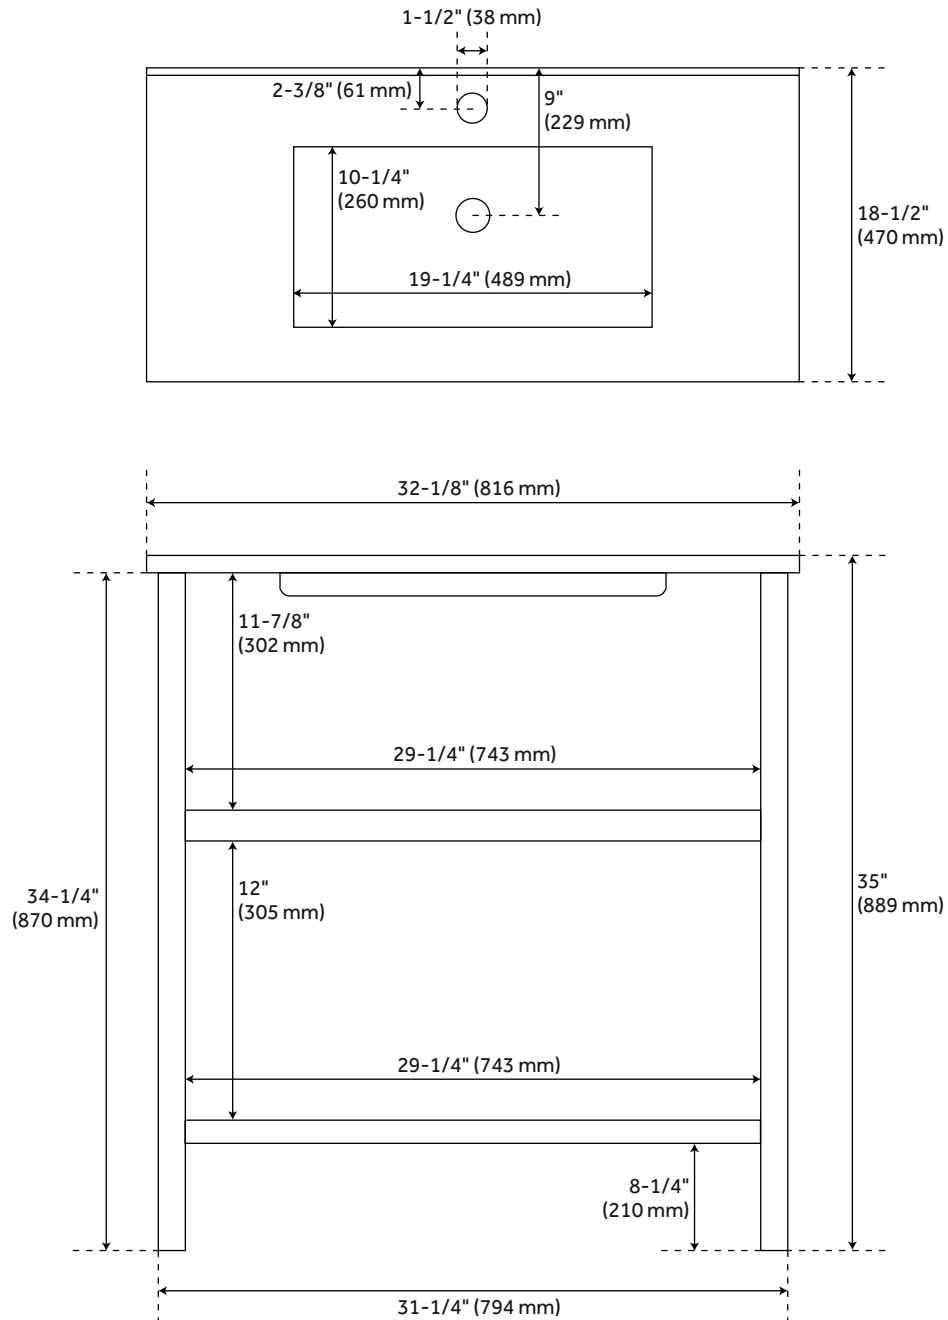

## FEATURES

Installation Type: Freestanding  
Features: Sink Included;Soft-Close Hinges  
Product Finish: Muted Gray/Warm Oak  
Material: Wood  
Number of Drawers: 1  
Width: 32-1/8"  
Height: 35"  
Depth: 18-1/2"  
Assembly Required: Yes  
Number of Basins: 1  
Sink Installation: Integral  
Vanity Top Options: White  
Faucet Centers: Single-Hole  
Basin Length: 19-1/4"  
Basin Width: 10-1/4"  
Water Depth To Overflow: 2-3/4"  
Fits Drain Hole Size: 1-1/2"  
Faucet Included: No  
Vanity Top Material: Ceramic  
Sink Material: Ceramic  
Vanity Top Thickness: 3/4"  
Water Depth to Rim: 4-1/2"  
Sink Included: Yes  
Sink Color: White  
Basin Overflow: Yes  
Vanity Top Included: Yes  
Vanity Top Depth: 18-1/2"  
Vanity Top Width: 32-1/8"  
Backsplash: No  
Mirror Included: No

# 32" BISBEE CONSOLE VANITY AND SINK - MUTED GRAY WITH WARM OAK FRAME

SKU: 480849  
Code: SH480849

## ADDITIONAL FEATURES

- All dimensions are ( $\pm 1/2$ ").
- Wood frame with engineered wood panels.
- [Wood finish samples available.](#)

REVISED 4/5/2023

# 32" BISBEE CONSOLE VANITY AND SINK - MUTED GRAY / WARM OAK FRAME

SKU: 480849

All dimensions and specifications are nominal and may vary. Use actual products for accuracy in critical situations.