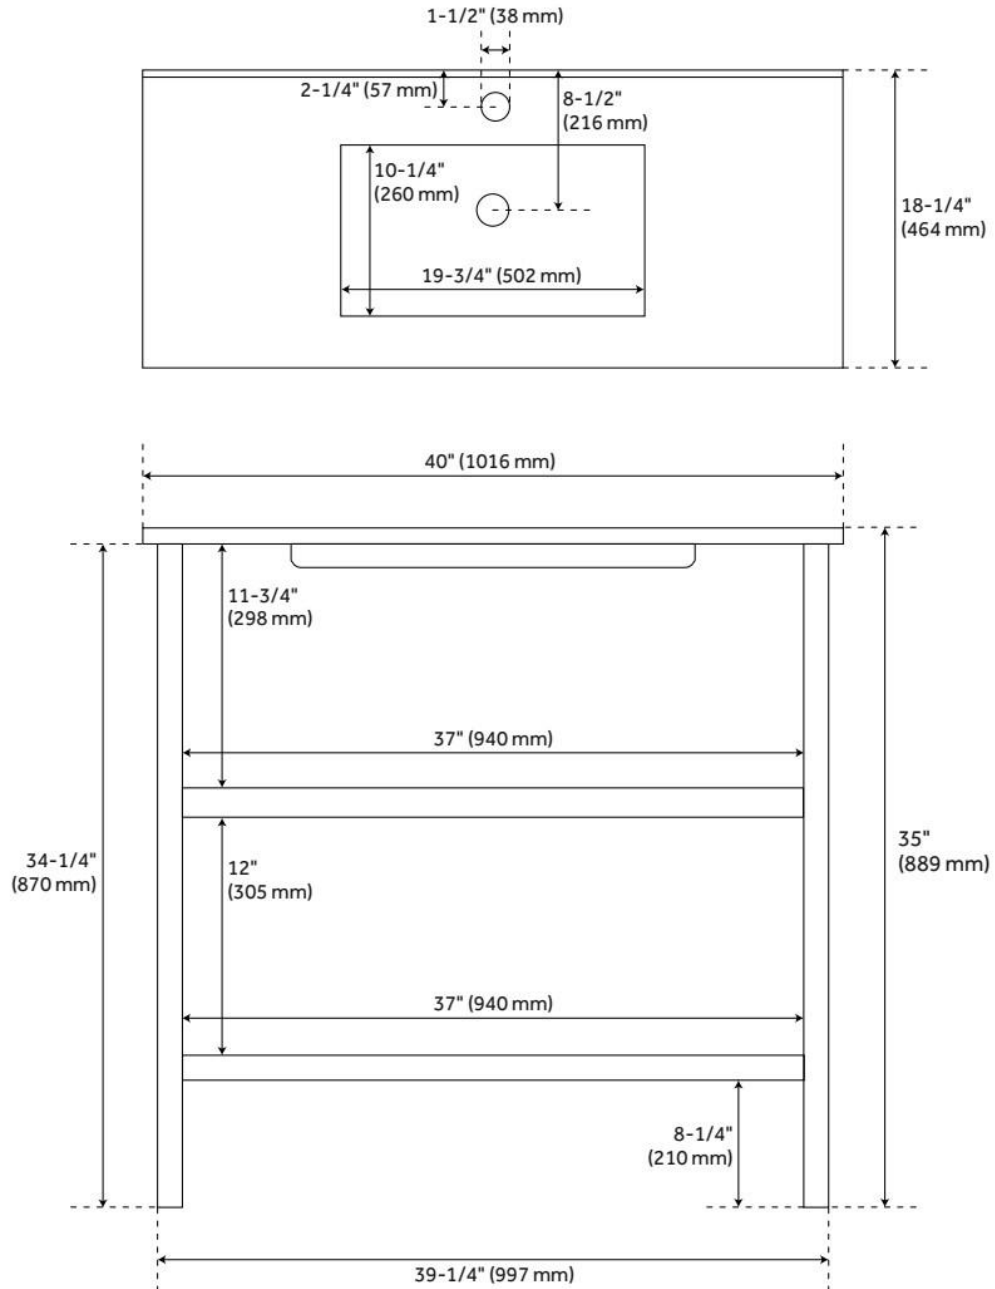

# 40" BISBEE CONSOLE VANITY AND SINK - MUTED GRAY WITH WARM OAK FRAME

SKU: 480850  
Code: SH480850

## ADDITIONAL FEATURES

- All dimensions are ( $\pm 1/2''$ ).
- Wood frame with engineered wood panels.
- [Wood finish samples available.](#)

REVISED 8/6/2024

# 40" BISBEE CONSOLE VANITY AND SINK - MUTED GRAY WITH WARM OAK FRAME

SKU: 480850  
Code: SH480850

REVISED 8/6/2024