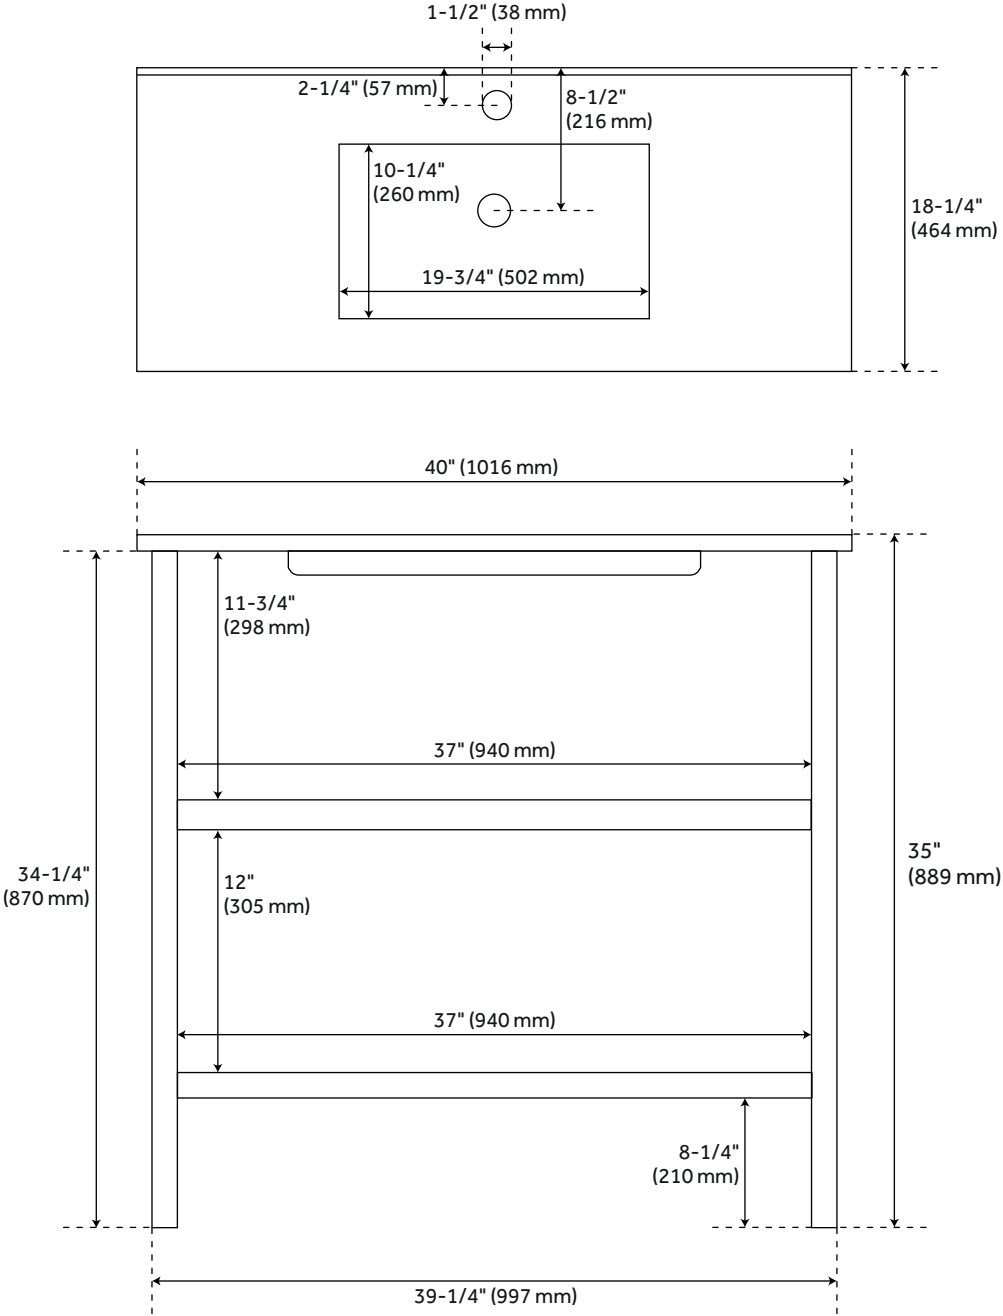

40" BISBEE CONSOLE VANITY AND SINK - MUTED GRAY WITH WARM OAK FRAME

SKU: 480850
Code: SH480850

FEATURES

Installation Type: Freestanding
Features: Sink Included;Soft-Close Hinges
Product Finish: Muted Gray/Warm Oak
Material: Wood
Number of Drawers: 1
Width: 40"
Height: 35"
Depth: 18-1/4"
Assembly Required: Yes
Number of Basins: 1
Sink Installation: Integral
Vanity Top Options: White
Faucet Centers: Single-Hole
Basin Length: 19-3/4"
Basin Width: 10-1/4"
Water Depth To Overflow: 3"
Fits Drain Hole Size: 1-1/2"
Faucet Included: No
Vanity Top Material: Ceramic
Sink Material: Ceramic
Vanity Top Thickness: 3/4"
Water Depth to Rim: 4-3/4"
Sink Included: Yes
Sink Color: White
Basin Overflow: Yes
Vanity Top Included: Yes
Vanity Top Depth: 18-1/4"
Vanity Top Width: 40"
Backsplash: No
Mirror Included: No

REVISED 4/5/2023

40" BISBEE CONSOLE VANITY AND SINK - MUTED GRAY WITH WARM OAK FRAME

SKU: 480850
Code: SH480850

ADDITIONAL FEATURES

- All dimensions are ($\pm 1/2$ ").
- Wood frame with engineered wood panels.
- [Wood finish samples available.](#)

REVISED 4/5/2023

40" BISBEE CONSOLE VANITY AND SINK - MUTED GRAY / WARM OAK FRAME

SKU: 480850

All dimensions and specifications are nominal and may vary. Use actual products for accuracy in critical situations.