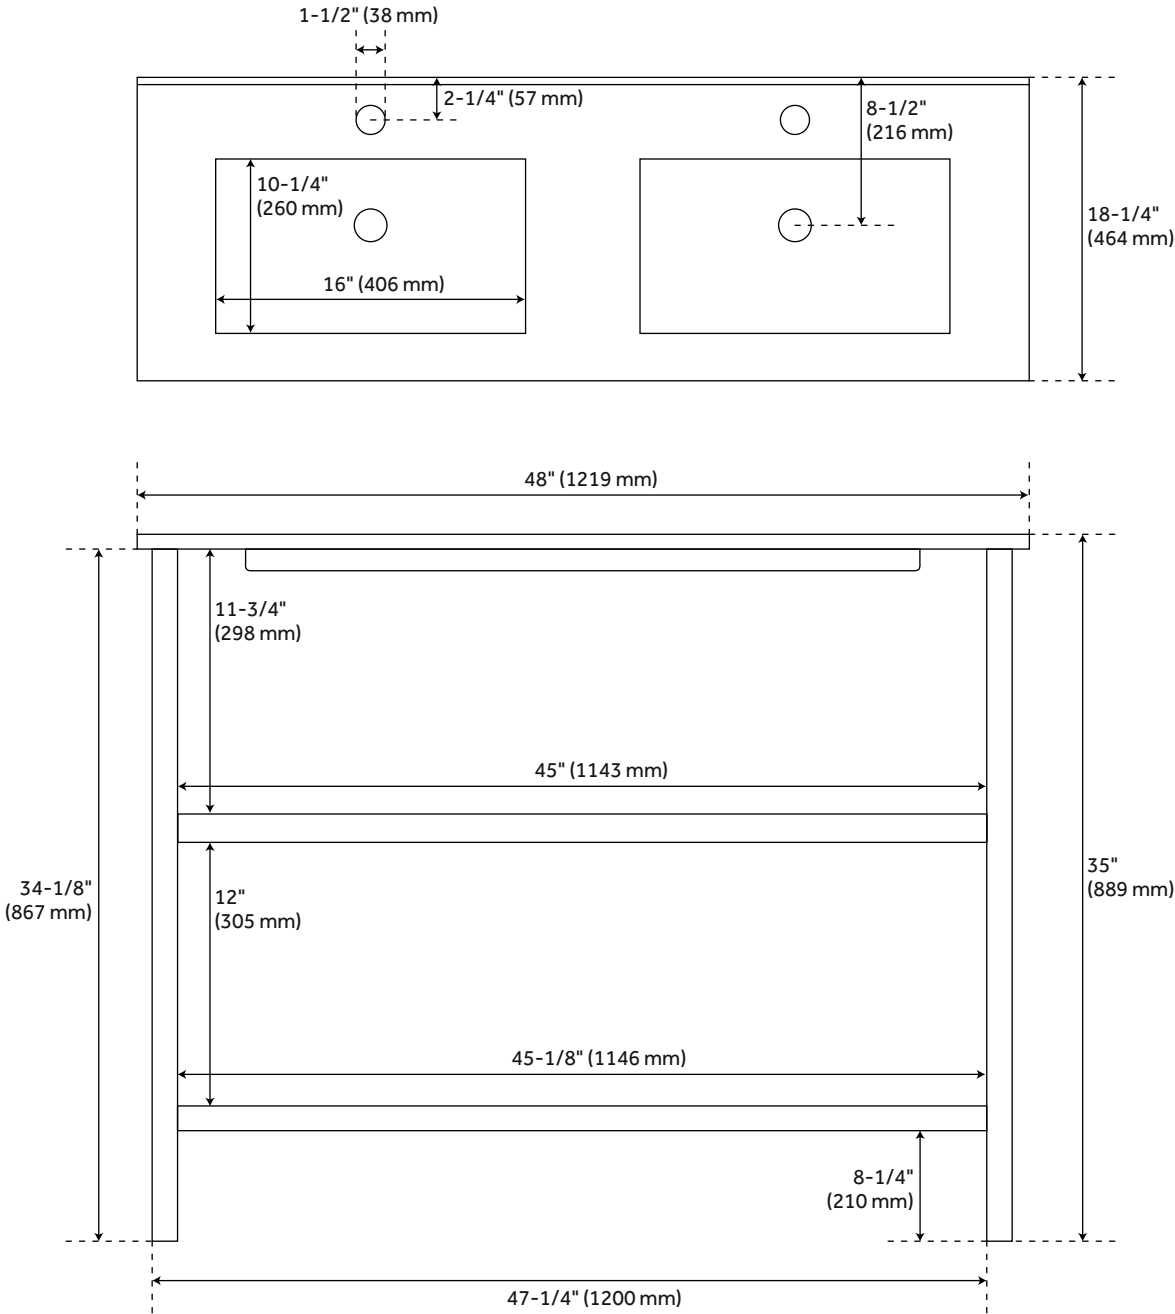

48" BISBEE CONSOLE DOUBLE VANITY AND SINKS - MUTED GRAY WITH WARM OAK FRAME

SKU: 480851
Code: SH480851

FEATURES

Installation Type: Freestanding
Features: Sink Included;Soft-Close Hinges
Product Finish: Muted Gray/Warm Oak
Material: Wood
Number of Drawers: 1
Width: 48"
Height: 35"
Depth: 18-1/4"
Assembly Required: Yes
Number of Basins: 2
Sink Installation: Integral
Vanity Top Options: White
Faucet Centers: Single-Hole
Basin Length: 16"
Basin Width: 10-1/4"
Water Depth To Overflow: 3"
Fits Drain Hole Size: 1-1/2"
Faucet Included: No
Vanity Top Material: Ceramic
Sink Material: Ceramic
Vanity Top Thickness: 3/4"
Water Depth to Rim: 4-3/4"
Sink Included: Yes
Sink Color: White
Basin Overflow: Yes
Vanity Top Included: Yes
Vanity Top Depth: 18-1/4"
Vanity Top Width: 48"
Backsplash: No
Mirror Included: No

REVISED 4/5/2023

48" BISBEE CONSOLE DOUBLE VANITY AND SINKS - MUTED GRAY WITH WARM OAK FRAME

SKU: 480851
Code: SH480851

ADDITIONAL FEATURES

- All dimensions are ($\pm 1/2$ ").
- Wood frame with engineered wood panels.
- [Wood finish samples available.](#)

REVISED 4/5/2023

48" BISBEE CONSOLE DOUBLE VANITY AND SINKS - MUTED GRAY / WARM OAK FRAME

SKU: 480851

All dimensions and specifications are nominal and may vary. Use actual products for accuracy in critical situations.