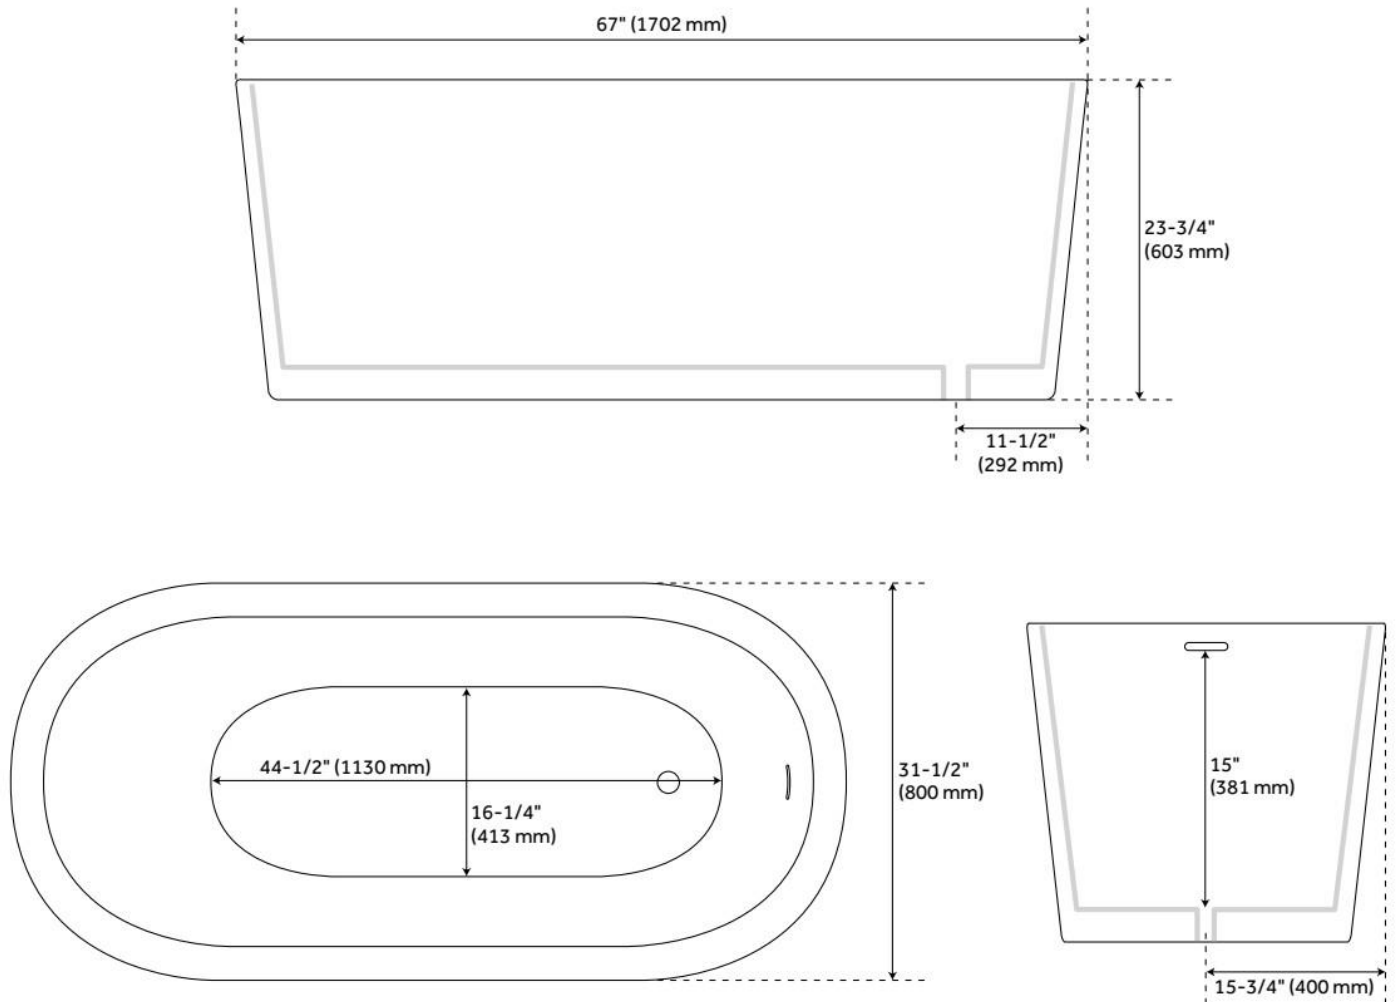

## FEATURES

Tub Material: Acrylic  
Product Finish: White  
Shape: Oval  
Tub Drain Placement: End  
Drain Included: Yes  
Drain and Overflow Finish: White  
Water Depth to Overflow: 15"  
Water Capacity (Gallons): 47  
Built-In Adjusters: Yes  
Tub Weight Uncrated (lbs): 130  
Optional Accessory: 428473

## ADDITIONAL FEATURES

- All dimensions are ( $\pm 1/2$ ").
- Formed of two 3.8mm acrylic sheets, the air between acting as thermal insulator.
- Optional Quick Connect Drop-In Drain Kit Includes:
  - Floor Plate, 1-1/2" PVC Pipe, 2" x 1-1/2" Trap Adapters, 1 Brass Threaded, 1 Brass Unthreaded Tailpiece and Plug.
  - Installs above your subfloor, but underneath your cement floor or tile, so you do not need access below the fixture.

# 67" ARYA ACRYLIC FREESTANDING TUB

SKU: 480858  
Code: SH480858

REVISED 6/27/2024